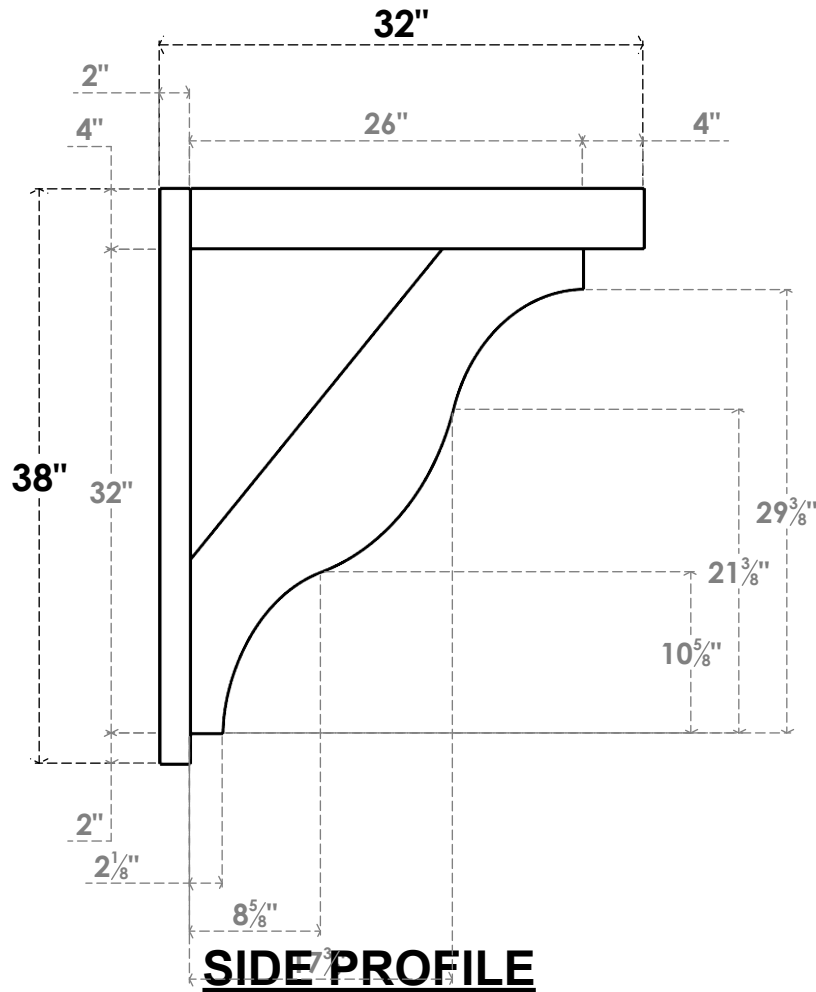

ITEM NUMBER: OUTUROC040X060X32000X38000X040X020X040FST44RCPR

4"W TOP X 6"W BACK X 32"D X 38"H X 4"T TOP X 2"T BACK TIMBERTHANE ROUGH CEDAR FUNSTON FAUX WOOD OPEN OUTLOOKER, BLOCK TOP AND BACK, 4"W CLOSED BRACE, PRIMED TAN

EKENA MILLWORK
2300 WEST MAIN ST.
CLARKSVILLE, TX 75426
TOLL FREE: 866-607-0453
WWW.EKENAMILLWORK.COM

NOTES

1. INSTALLATION TO BE COMPLETED IN ACCORDANCE WITH MANUFACTURER'S SPECIFICATIONS.
2. DRAWING MAY NOT BE TO SCALE
3. THIS DRAWING IS INTENDED FOR DESIGN AND PLANNING PURPOSES ONLY.
4. ALL INFORMATION CONTAINED HEREIN WAS CURRENT AT THE TIME OF DEVELOPMENT BUT MUST BE REVIEWED AND APPROVED BY THE PRODUCT MANUFACTURER TO BE CONSIDERED ACCURATE.
5. TIMBERTHANE ARCHITECTURAL PRODUCTS ARE MADE FROM HIGH DENSITY URETHANE AND COME FACTORY PRIMED