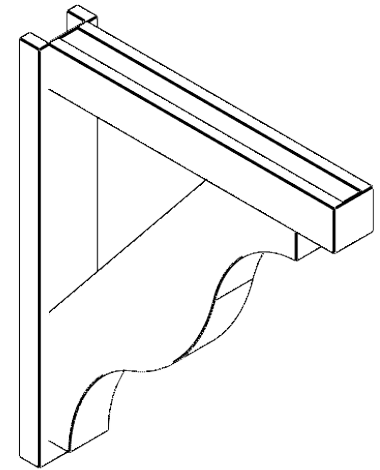

ITEM NUMBER: OUTUROC040X060X32000X38000X040X020X040FST44RCPR

4"W TOP X 6"W BACK X 32"D X 38"H X 4"T TOP X 2"T BACK TIMBERTHANE ROUGH CEDAR FUNSTON FAUX WOOD OPEN OUTLOOKER, BLOCK TOP AND BACK, 4"W CLOSED BRACE, PRIMED TAN

EKENA MILLWORK
2300 WEST MAIN ST.
CLARKSVILLE, TX 75426
TOLL FREE: 866-607-0453
WWW.EKENAMILLWORK.COM

NOTES

1. INSTALLATION TO BE COMPLETED IN ACCORDANCE WITH MANUFACTURER'S SPECIFICATIONS.
2. DRAWING MAY NOT BE TO SCALE
3. THIS DRAWING IS INTENDED FOR DESIGN AND PLANNING PURPOSES ONLY.
4. ALL INFORMATION CONTAINED HEREIN WAS CURRENT AT THE TIME OF DEVELOPMENT BUT MUST BE REVIEWED AND APPROVED BY THE PRODUCT MANUFACTURER TO BE CONSIDERED ACCURATE.
5. TIMBERTHANE ARCHITECTURAL PRODUCTS ARE MADE FROM HIGH DENSITY URETHANE AND COME FACTORY PRIMED