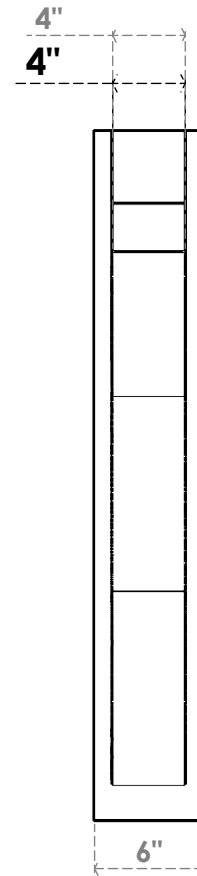

ITEM NUMBER: OUTUROC040X060X32000X38000X040X020X040FST44RCPR

4"W TOP X 6"W BACK X 32"D X 38"H X 4"T TOP X 2"T BACK TIMBERTHANE ROUGH CEDAR FUNSTON FAUX WOOD OPEN OUTLOOKER, BLOCK TOP AND BACK, 4"W CLOSED BRACE, PRIMED TAN

EKENA MILLWORK
2300 WEST MAIN ST.
CLARKSVILLE, TX 75426
TOLL FREE: 866-607-0453
WWW.EKENAMILLWORK.COM

NOTES

1. INSTALLATION TO BE COMPLETED IN ACCORDANCE WITH MANUFACTURER'S SPECIFICATIONS.
2. DRAWING MAY NOT BE TO SCALE
3. THIS DRAWING IS INTENDED FOR DESIGN AND PLANNING PURPOSES ONLY.
4. ALL INFORMATION CONTAINED HEREIN WAS CURRENT AT THE TIME OF DEVELOPMENT BUT MUST BE REVIEWED AND APPROVED BY THE PRODUCT MANUFACTURER TO BE CONSIDERED ACCURATE.
5. TIMBERTHANE ARCHITECTURAL PRODUCTS ARE MADE FROM HIGH DENSITY URETHANE AND COME FACTORY PRIMED