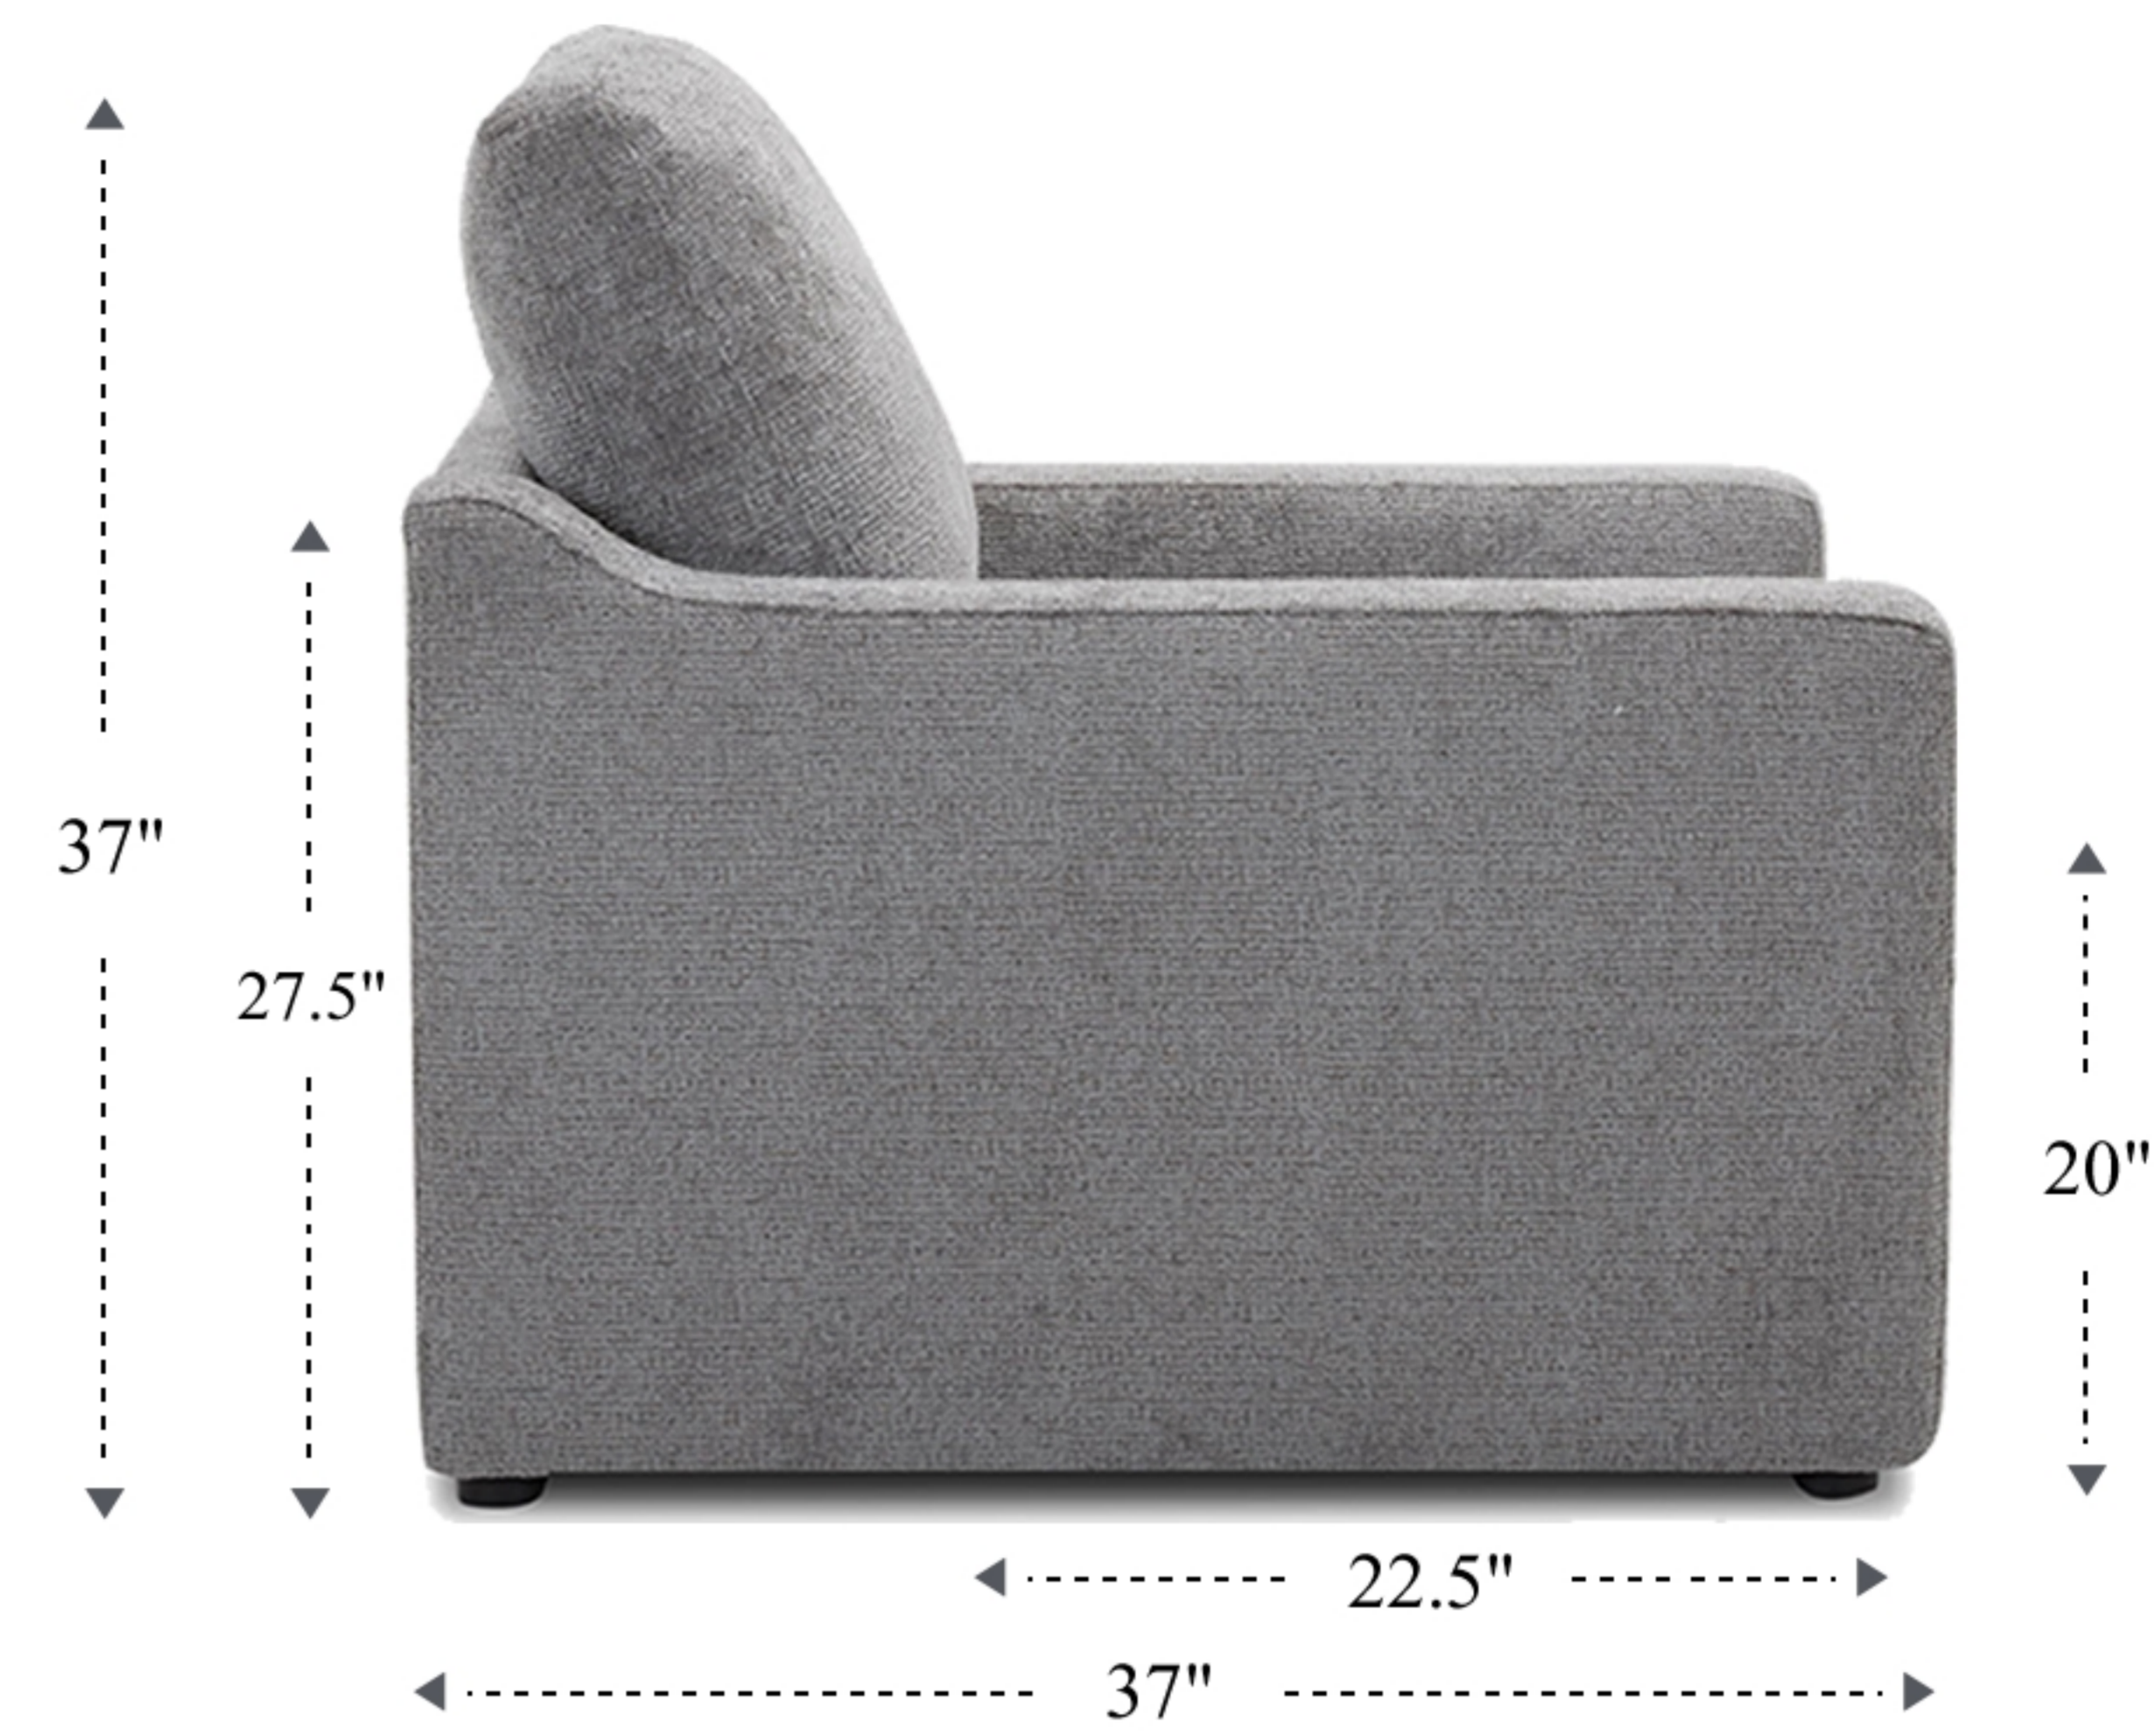

Chair

Overall Dimensions	37" x 37" x 37"
Overall Width	37"
Overall Depth	37"
Overall Height	37"
Overall Weight	50.62 lbs.
Seat Cushion Thickness	8"
Back Height with Cushion	20.5"
Back Height without Cushion	11"

Seat Width	24.5"
Seat Depth	22.5"
Seat Height	20"
Arm Width	5.5"
Arm Depth	23"
Arm Height	24"
Back Width	25"
Foot Height	2.5"