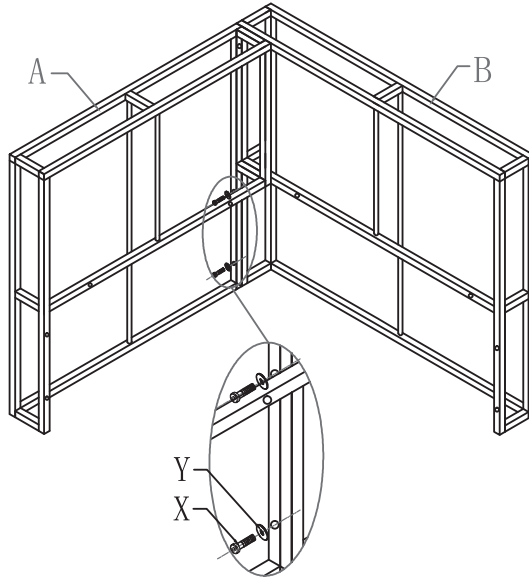

Sectional Outdoor Wicker Furniture Set INSTRUCTIONS

GRE3-LV

GRE2CA-LV

Outdoor Wicker Furniture Set Infinitely Combination 5 PCS

5PCS
GRE3-LV+GRE2CA-LV

E		1
F		1
D		2
X	 M6*35	12
Y		12
Z		1

Armless sofe

Step 1

Step 2

Step 3

A		1
B		1
C		1
D		1
X	M6*35	13
Y		13
Z		1

Corner Sofa

Step 1

Step 2

Step 3