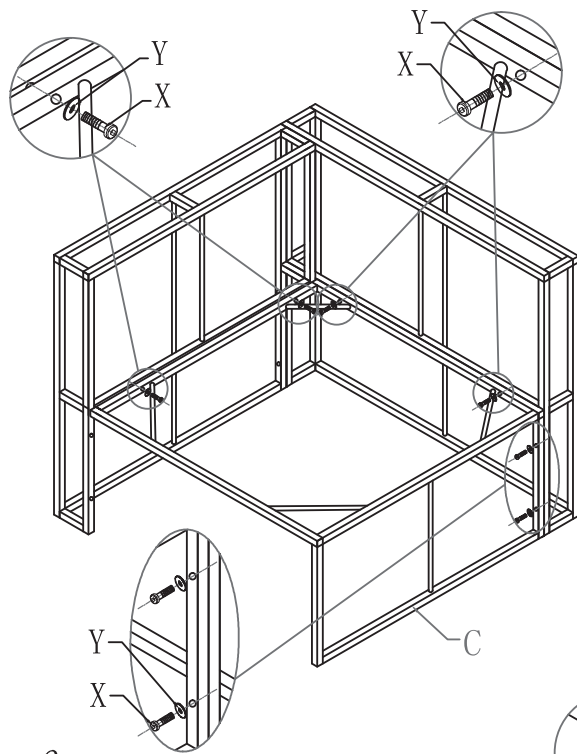

Sectional Outdoor Wicker Furniture Set INSTRUCTIONS

GRE3-LV

GRE2CA-LV

Outdoor Wicker Furniture Set Infinitely Combination 5 PCS

5PCS
GRE3-LV+GRE2CA-LV

E		1
F		1
D		2
X	 M6*35	12
Y		12
Z		1

Armless sofe

Step 1

Step 2

Step 3

A		1
B		1
C		1
D		1
X	M6*35	13
Y		13
Z		1

Corner Sofa

Step 1

Step 2

Step 3