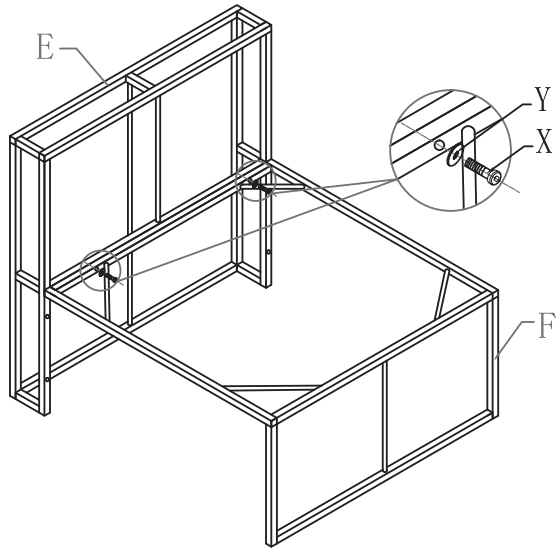

Sectional Outdoor Wicker Furniture Set INSTRUCTIONS

GRE3-LV

GRE2CA-LV

Outdoor Wicker Furniture Set Infinitely Combination 5 PCS

5PCS
GRE3-LV+GRE2CA-LV

E		1
F		1
D		2
X	 M6*35	12
Y		12
Z		1

Armless sofe

Step 1

Step 2

Step 3

A		1
B		1
C		1
D		1
X	M6*35	13
Y		13
Z		1

Corner Sofa

Step 1

Step 2

Step 3