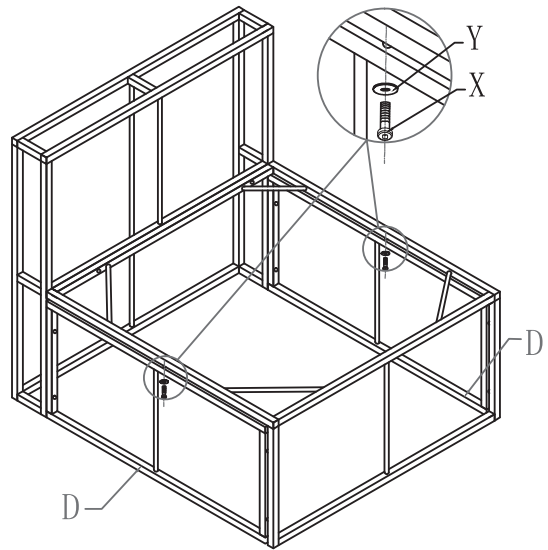

Sectional Outdoor Wicker Furniture Set INSTRUCTIONS

GRE3-LV

GRE2CA-LV

Outdoor Wicker Furniture Set Infinitely Combination 5 PCS

5PCS
GRE3-LV+GRE2CA-LV

E		1
F		1
D		2
X	 M6*35	12
Y		12
Z		1

Armless sofe

Step 1

Step 2

Step 3

A		1
B		1
C		1
D		1
X	M6*35	13
Y		13
Z		1

Corner Sofa

Step 1

Step 2

Step 3