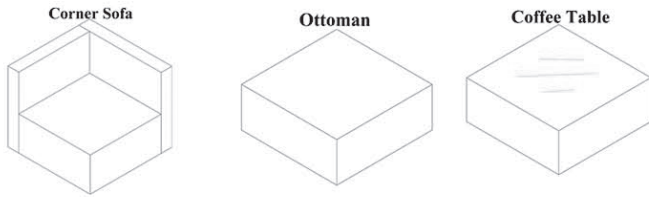

Sectional Outdoor Wicker Furniture Set INSTRUCTIONS

GRE3-LV

GRE2CA-LV

Outdoor Wicker Furniture Set Infinitely Combination 5 PCS

5PCS
GRE3-LV+GRE2CA-LV

E		1
F		1
D		2
X	 M6*35	12
Y		12
Z		1

Armless sofe

Step 1

Step 2

Step 3

A		1
B		1
C		1
D		1
X	M6*35	13
Y		13
Z		1

Corner Sofa

Step 1

Step 2

Step 3