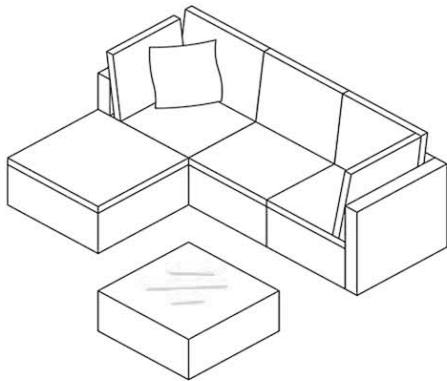

Sectional Outdoor Wicker Furniture Set INSTRUCTIONS

GRE3-LV

GRE2CA-LV

Outdoor Wicker Furniture Set Infinitely Combination 5 PCS

5PCS
GRE3-LV+GRE2CA-LV

E		1
F		1
D		2
X	 M6*35	12
Y		12
Z		1

Armless sofe

Step 1

Step 2

Step 3

A		1
B		1
C		1
D		1
X	M6*35	13
Y		13
Z		1

Corner Sofa

Step 1

Step 2

Step 3