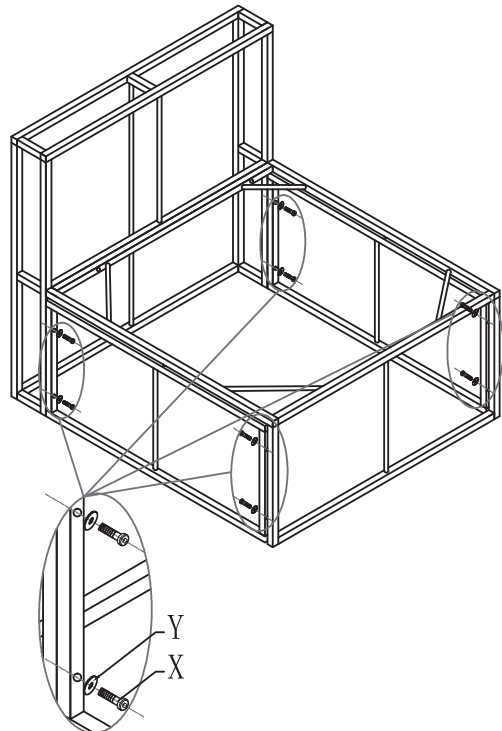

Sectional Outdoor Wicker Furniture Set INSTRUCTIONS

GRE3-LV

GRE2CA-LV

Outdoor Wicker Furniture Set Infinitely Combination 5 PCS

5PCS
GRE3-LV+GRE2CA-LV

E		1
F		1
D		2
X	 M6*35	12
Y		12
Z		1

Armless sofe

Step 1

Step 2

Step 3

A		1
B		1
C		1
D		1
X	M6*35	13
Y		13
Z		1

Corner Sofa

Step 1

Step 2

Step 3