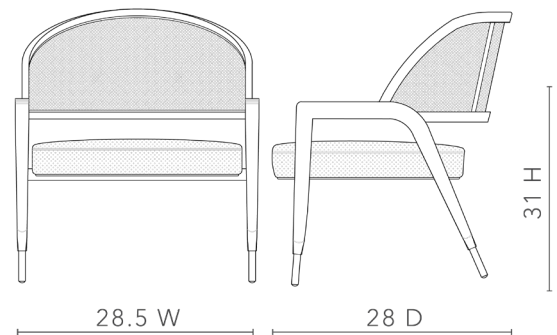

## George Lounge Chair, Driftwood

---

**GRG-565-92-1009**

28.5w x 28d x 31h

Clear Lacquered Cerused Oak Wood and Veneers

Pigmented Lacquered Cane

Woven Boucle

SCAN IT FOR MORE DETAILS