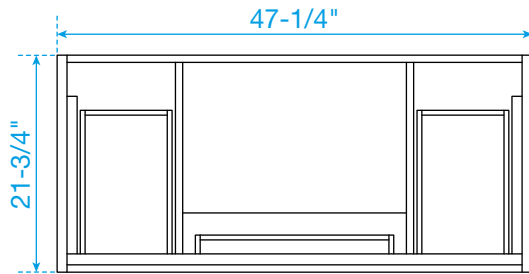

WYNDHAM COLLECTION

TOP VIEW OF VANITY CABINET

*Note: Due to high probability of breakage, the backsplash comes in two pieces, cut from the same piece. All measurements are $\pm 1/4"$.

WC-9292-48-SGL