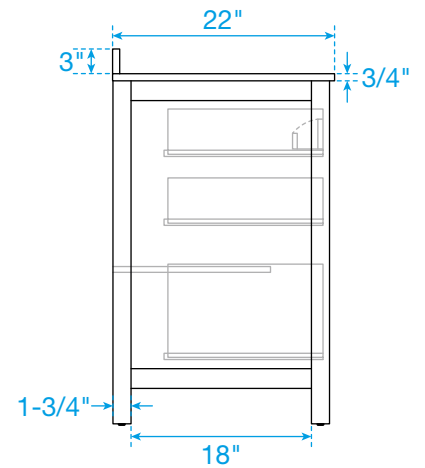

WYNDHAM COLLECTION

TOP VIEW OF VANITY CABINET

*Note: Due to high probability of breakage, the backsplash comes in two pieces, cut from the same piece. All measurements are $\pm 1/4"$.

WC-9292-48-SGL