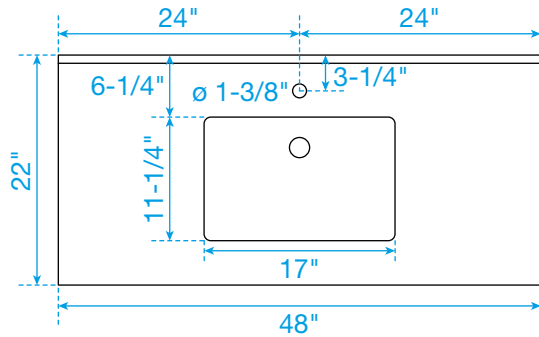

WYNDHAM COLLECTION

TOP VIEW OF VANITY CABINET

*Note: Due to high probability of breakage, the backsplash comes in two pieces, cut from the same piece. All measurements are $\pm 1/4"$.

WC-9292-48-SGL