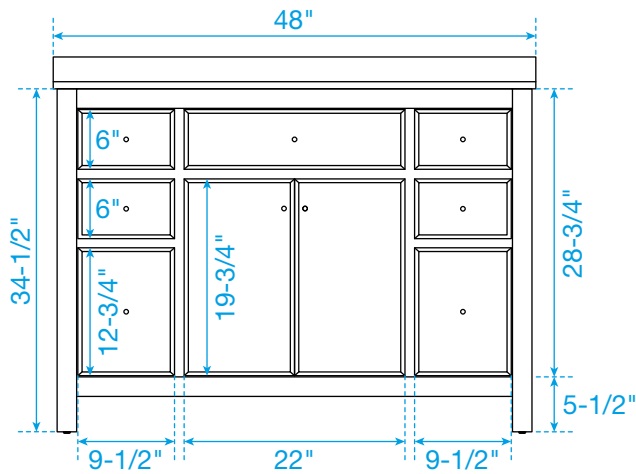

WYNDHAM COLLECTION

TOP VIEW OF VANITY CABINET

*Note: Due to high probability of breakage, the backsplash comes in two pieces, cut from the same piece. All measurements are $\pm 1/4"$.

WC-9292-48-SGL