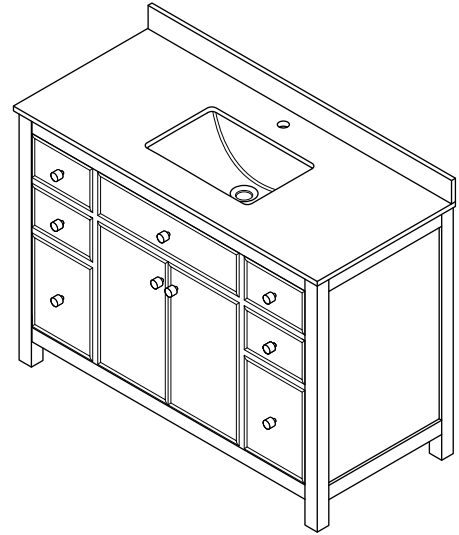

WYNDHAM COLLECTION

TOP VIEW OF VANITY CABINET

*Note: Due to high probability of breakage, the backsplash comes in two pieces, cut from the same piece. All measurements are $\pm 1/4"$.

WC-9292-48-SGL