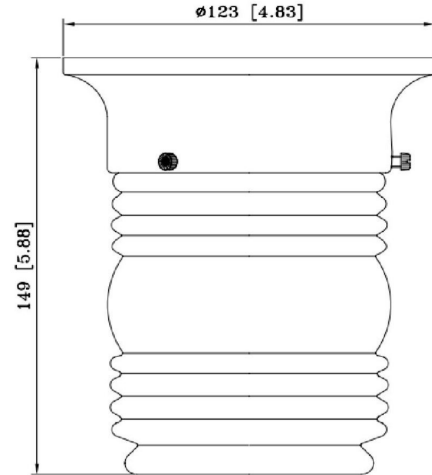

OUTDOOR LIGHTING

Outdoor Flush Mount Ceiling Light Oil Rubbed Bronze

SPECIFICATIONS

MOUNTING:	Flush Mount	LED BRIGHTNESS (LUMENS):	N/A
SLOPED CEILING ADAPTABLE:	Yes	LED COLOR CORRELATED TEMPERATURE (CCT):	N/A
LAMP TYPE 1:	1 lamp 60W Incandescent A19 Medium base bulb	LED COLOR RENDERING INDEX (CRI):	N/A
BULB INCLUDED:	N/A	LED EFFICACY:	N/A
WATTS PER BULB:	60W	LED AVERAGE RATED LIFE:	N/A
TOTAL WATTAGE:	180W	ENERGY EFFICIENT:	N/A
DIMMABLE:	Yes	LIGHTING AMPS:	N/A
MATERIAL CONSTRUCTION:	Steel/Glass	VOLTAGE:	120V
ASSEMBLED DIMENSIONS:	4.83" L x 5.88" H x 4.83" D		
WEIGHT:	1.43 lbs.		
BACKPLATE DIMENSIONS:	N/A		
CANOPY CEILING DIMENSIONS:	1.61" H x 4.8" W x 4.8" D		
GLASS/SHADE DIMENSIONS:	4.84" H x 3.68" L x 3.68" D		
GLASS/SHADE MATERIAL:	Glass		
GLASS/SHADE TYPE:	Clear		
GLASS/SHADE COLOR:	Clear		