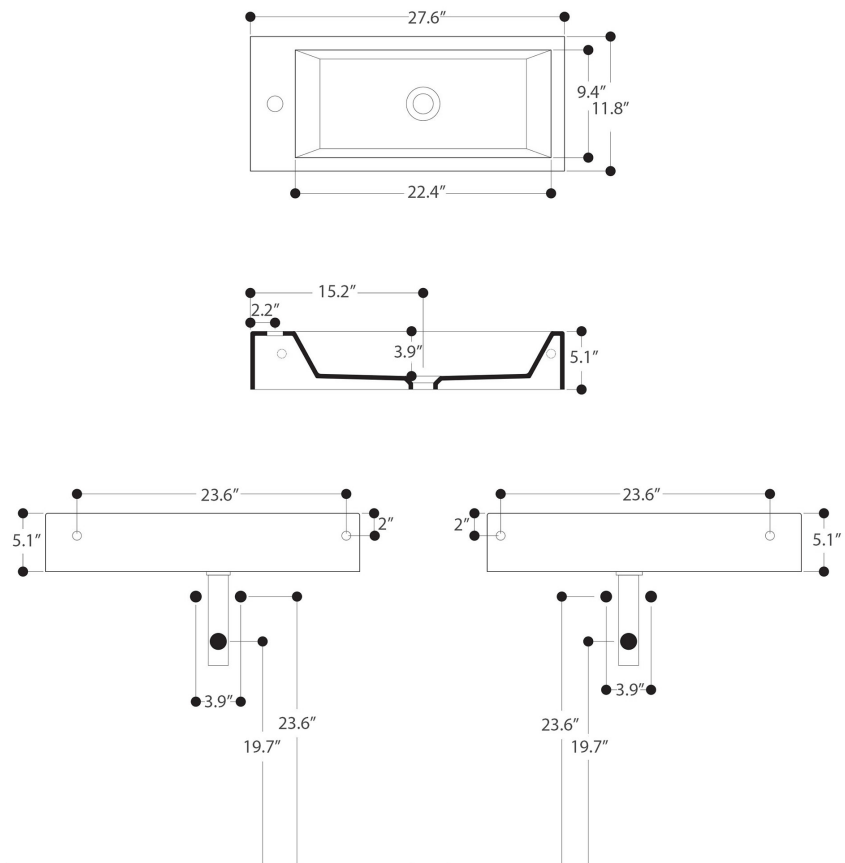

Hox Large 70L - WS08501F

Features

- Bathroom Sink
- Made of Ceramic
- Ceramic White Finish
- Without Overflow
- Wall Mount or Countertop (Vessel) Installation
- With One Faucet Hole
- With Basin to the Left of Faucet
- Designed by Studio Interno
- Made in Italy

Collection Hox	Model Hox Large 70L - WS08501F	Dimensions Metric <i>1 inch = 2.54 cm</i> <i>1 inch = 25.4 mm</i>	 1051 Lea Drive - Collegeville, PA 19426 Tel. 215 513 9400 - Fax 610 831 0215 www.ws bathcollections.com - info@ws bathcollections.com
----------------------------	--	---	---

Hox Large 70L - WS08501F

Collection
Hox

Model |
Hox Large 70L - WS08501F

Dimensions Metric
1 inch = 2.54 cm
1 inch = 25.4 mm

WS®
BATH
COLLECTIONS

1051 Lea Drive - Collegeville, PA 19426
Tel. 215 513 9400 - Fax 610 831 0215
www.ws bathcollections.com - info@ws bathcollections.com

Model |
Hox Large 70L - WS08501F

Dimensions Metric
1 inch = 2.54 cm
1 inch = 25.4 mm

WS[®]
BATH
COLLECTIONS

1051 Lea Drive - Collegeville, PA 19426
Tel. 215 513 9400 - Fax 610 831 0215
www.ws bathcollections.com - info@ws bathcollections.com