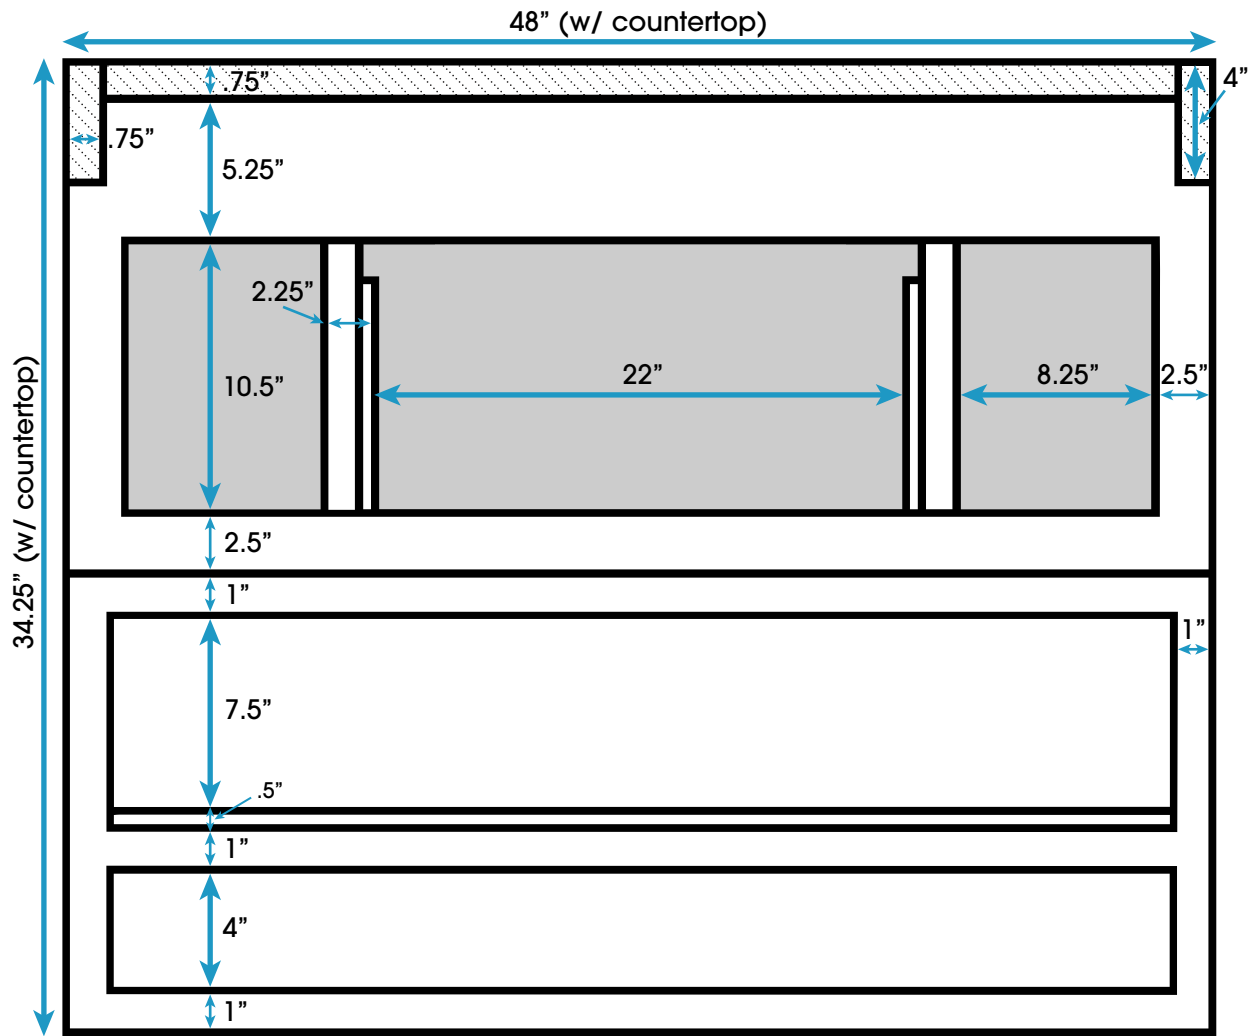

Ellis 48-inch Bath Vanity (Back View)

All measurements are approximate and rounded to the nearest quarter inch
Please allow for a slight margin of error