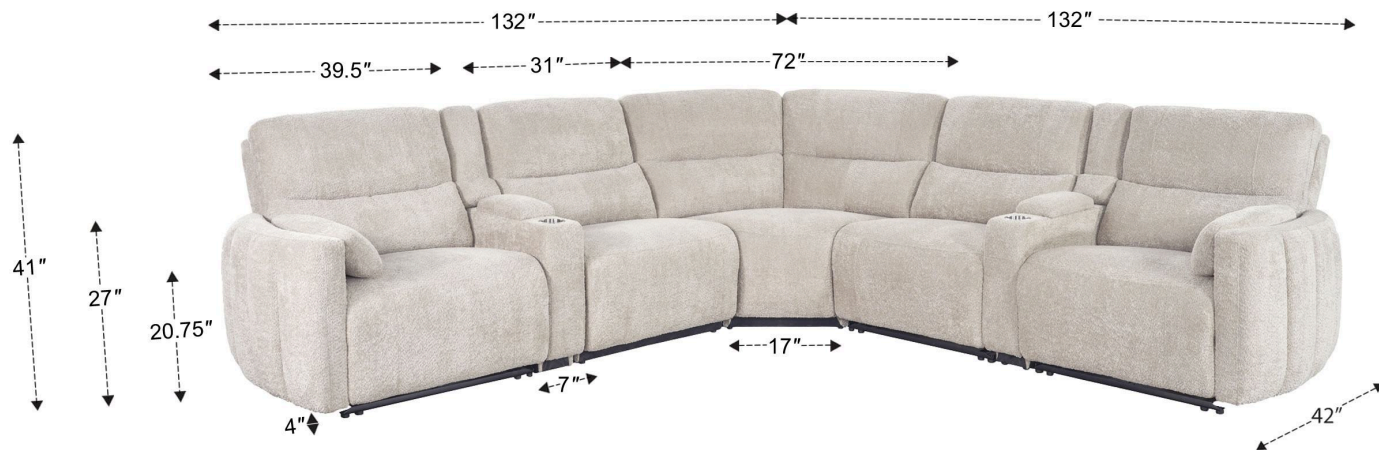

7 Piece Modular Power Reclining Sectional with Power Adjustable Headrests

Overall Dimensions	132" x 132" x 41"
Overall Width	132"
Overall Depth	132"
Overall Height	41"
Overall Weight	515.8 lbs.
Fully Reclined	65"
Distance from Wall	4.5"
Back of Seat to end of Chaise	41"
Leg Height (Distance from Foot Rest to Floor in Full Recline)	19.5"
Head Height (Distance from Headrest to Floor in Full Recline)	32"

Seat Width	31"
Seat Depth	23"
Seat Height	21"
Arm Width	9"
Arm Depth	34"
Arm Height	27"
Back Height	23.75"
Back Depth	4"
Headrest Extended from Back	5"
Console Storage area Inside	5" x 11" x 6.5"