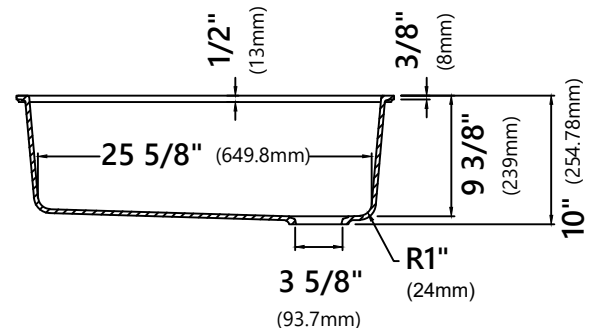

KGUW1-30

29 Inch Single Bowl Granite Undermount Kitchen Sink

Kräus®

SPECIFICATION SHEET

Sink Dimensions

Overall Dimensions: 29" x 19"

Bowl Dimensions: 27" x 16"

Sink Depth: 10"

Features

- Granite Composite
- Undermount Single Bowl Sink
- Required Minimum Cabinet Size: 33" Left to Right, 24" Front to Back
- Rear Off-Set Drain
- 3 1/2" Drain Opening

Accessories Included

- Cutting Board KCB-WS301SA
- Kitchen Sink Strainer ST-4
- Kitchen Rolling Mat KRM-11BL

Available Colors

- White

CODES/STANDARDS:

Product Certification

cUPC CSA B45.5/IAPMO Z124

NOTE: Although Kraus granite and quartz composite sinks are highly heat resistant, placing hot items right from the stove or oven directly into the sink may cause surface discoloration. Consider using a trivet or rolling mat for extremely hot items to avoid potential heat damage.

NOTE: It is not recommended to install this sink with a negative reveal. Doing so will prohibit the use of any workstation accessories as they will not fit.

Warranty

Kraus Limited Lifetime Warranty

see website for details www.kraususa.com

Kraus USA Customer Service

1.800.775.0703 | customerservice@kraususa.com

REV. September 6, 2024