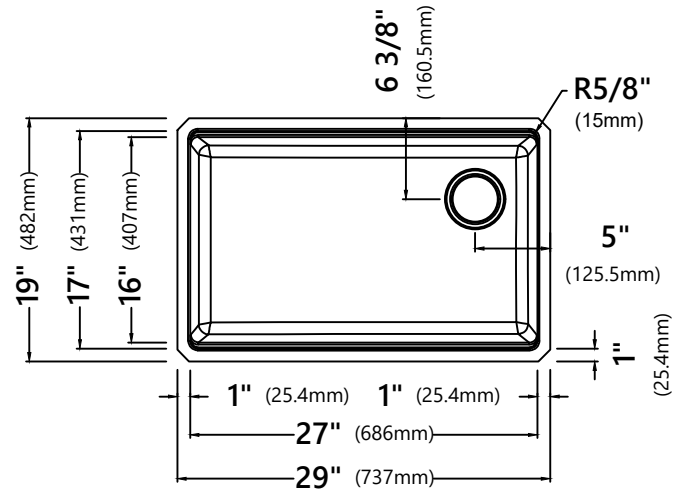

KGUW1-30

29 Inch Single Bowl Granite Undermount Kitchen Sink

Kräus®

SPECIFICATION SHEET

Sink Dimensions

Overall Dimensions: 29" x 19"

Bowl Dimensions: 27" x 16"

Sink Depth: 10"

Features

- Granite Composite
- Undermount Single Bowl Sink
- Required Minimum Cabinet Size: 33" Left to Right, 24" Front to Back
- Rear Off-Set Drain
- 3 1/2" Drain Opening

Accessories Included

- Cutting Board KCB-WS301SA
- Kitchen Sink Strainer ST-4
- Kitchen Rolling Mat KRM-11BL

Available Colors

- White

CODES/STANDARDS:

Product Certification

cUPC CSA B45.5/IAPMO Z124

NOTE: Although Kraus granite and quartz composite sinks are highly heat resistant, placing hot items right from the stove or oven directly into the sink may cause surface discoloration. Consider using a trivet or rolling mat for extremely hot items to avoid potential heat damage.

NOTE: It is not recommended to install this sink with a negative reveal. Doing so will prohibit the use of any workstation accessories as they will not fit.

Warranty

Kraus Limited Lifetime Warranty

see website for details www.kraususa.com

Kraus USA Customer Service

1.800.775.0703 | customerservice@kraususa.com

REV. September 6, 2024