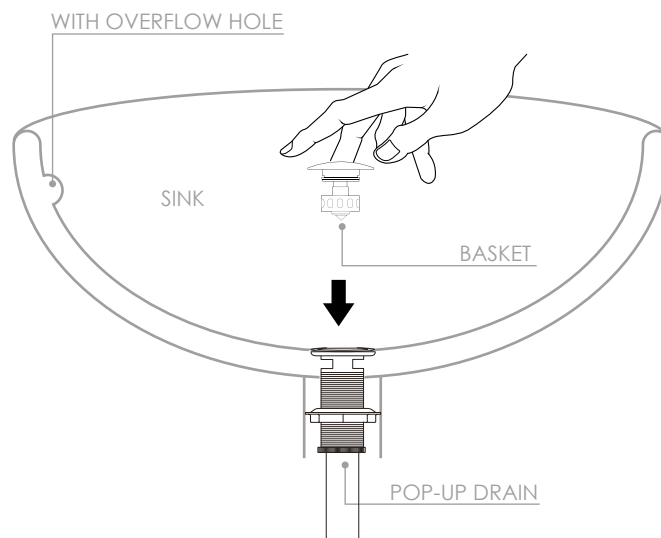

MUSHROOM

MATERIAL

T-304

STAINLESS STEEL

CONNECTIONS

DIAGRAM

STANDARDS COMPLIANCE

WARRANTY