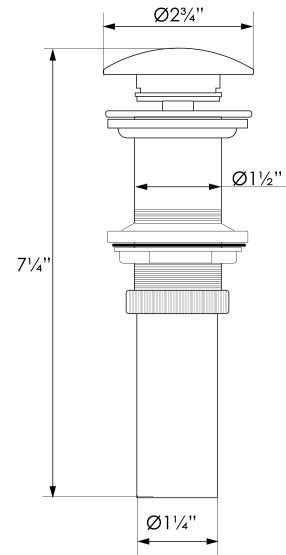

POP-UP DRAIN

D-701H

WITH OVERFLOW

FOR USE W/ UNDERMOUNT PORCELAIN SINK

DIMENSIONS

DRAIN FINISH

GLOSSY
WHITE (H)

TYPE

MUSHROOM

MATERIAL

T-304

STAINLESS STEEL

CONNECTIONS

DIAGRAM

STANDARDS COMPLIANCE

WARRANTY