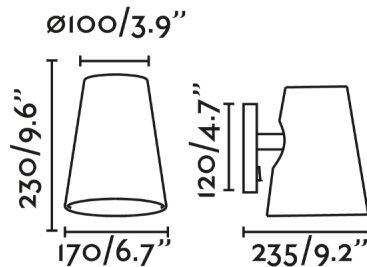

### General characteristics

Fixation	Wall
voltage	120V
Hertz	60Hz
Switch type	On/Off
Max. Power	15W