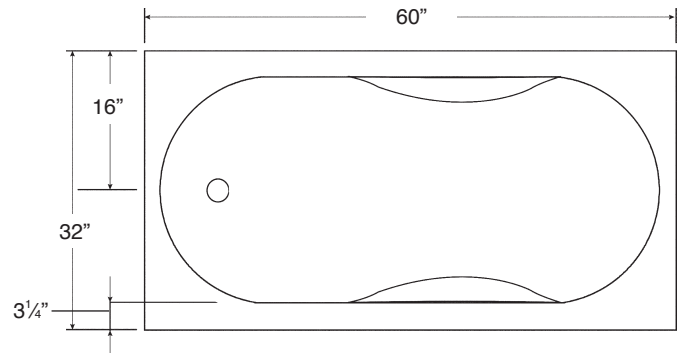

COLORS/FINISHES

- 00 White
- 08 Biscuit
- 09 Black
- (V) velvet finish

Shown left with SCS60/SCS32 Tub Skirt not included

Specified Model

Model	SBR6032
Dimensions	L60" x W32" x H19"
Drain Outlet	End
Water Capacity	59 gallons
Cubic Feet	31.30
Item Weight	180 lbs.
Shipping Weight	290 lbs.
Material	Artificial Stone
Installation	drop-in or under mount
Required	floor or wall mount faucet not supplied