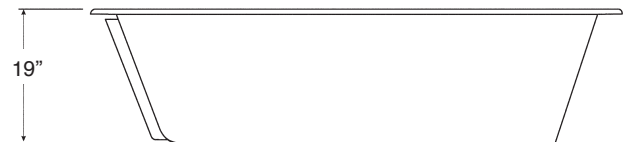

COLORS/FINISHES

- 00 White
- 08 Biscuit
- 09 Black
- (V) velvet finish

Shown left with SCS60/SCS32 Tub Skirt not included

Specified Model

Model	SBR6032
Dimensions	L60" x W32" x H19"
Drain Outlet	End
Water Capacity	59 gallons
Cubic Feet	31.30
Item Weight	180 lbs.
Shipping Weight	290 lbs.
Material	Artificial Stone
Installation	drop-in or under mount
Required	floor or wall mount faucet not supplied