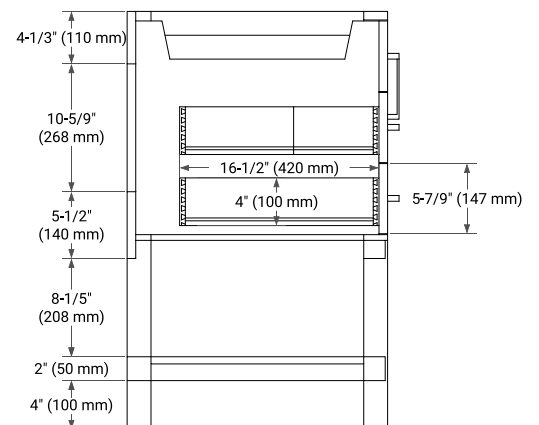

60" SINGLE SINK BASE CABINET

BASE CABINET DIMENSIONS

60" W x 21.5" D x 34.5" H

FEATURES

- Solid wood frame & plywood panels
- Dovetail drawers and joints
- Soft closing doors & drawers

HARDWARE FINISHES*

Brushed Nickel Satin Brass Matte Black Polished Chrome

60" SINGLE RECTANGLE SINK COUNTERTOP WITH 1.5 IN. THICKNESS

OVERALL DIMENSIONS

60.25" W x 22" D x 1.5" H

COUNTERTOP OPTIONS

Carrara White Quartz

FEATURES

- Solid countertop with mitered edges & seams
- Undermount white rectangular sink
- Pre-drilled for 8" widespread faucet

INCLUDED

- Countertop
- Matching Backsplash
- Rectangle Sink

COUNTERTOP PLAN VIEW

EDGE SIDE VIEW

THREE DIMENSIONAL COUNTERTOP VIEW