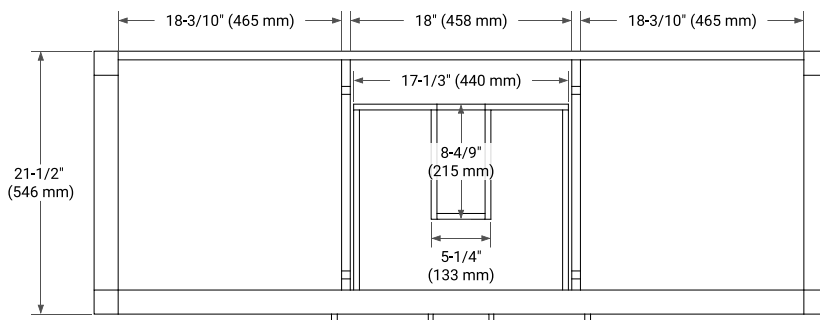

60" SINGLE SINK BASE CABINET

BASE CABINET DIMENSIONS

60" W x 21.5" D x 34.5" H

FEATURES

- Solid wood frame & plywood panels
- Dovetail drawers and joints
- Soft closing doors & drawers

HARDWARE FINISHES*

Brushed Nickel Satin Brass Matte Black Polished Chrome

60" SINGLE RECTANGLE SINK COUNTERTOP WITH 1.5 IN. THICKNESS

OVERALL DIMENSIONS

60.25" W x 22" D x 1.5" H

COUNTERTOP OPTIONS

Carrara White Quartz

FEATURES

- Solid countertop with mitered edges & seams
- Undermount white rectangular sink
- Pre-drilled for 8" widespread faucet

INCLUDED

- Countertop
- Matching Backsplash
- Rectangle Sink

COUNTERTOP PLAN VIEW

EDGE SIDE VIEW

THREE DIMENSIONAL COUNTERTOP VIEW