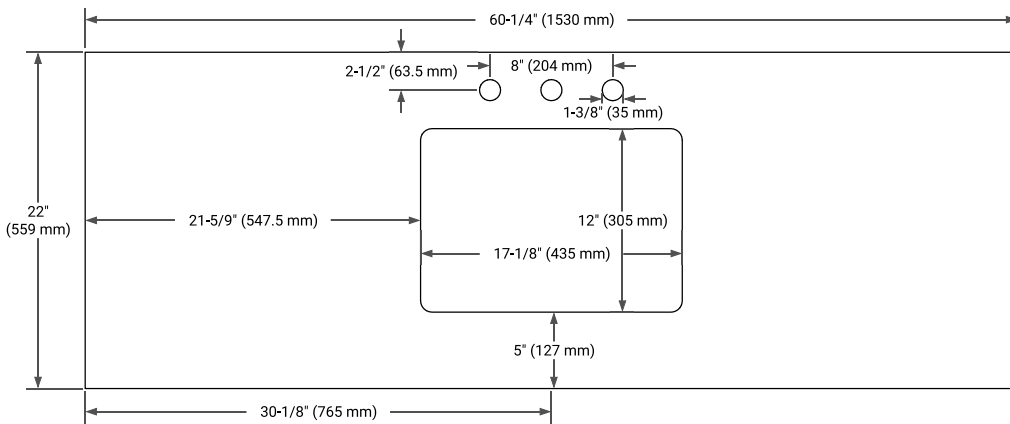

60" SINGLE RECTANGLE SINK COUNTERTOP WITH 1.5 IN. THICKNESS

OVERALL DIMENSIONS

60.25" W x 22" D x 1.5" H

COUNTERTOP OPTIONS

Carrara White Quartz

FEATURES

- Solid countertop with mitered edges & seams
- Undermount white rectangular sink
- Pre-drilled for 8" widespread faucet

INCLUDED

- Countertop
- Matching Backsplash
- Rectangle Sink

COUNTERTOP PLAN VIEW

EDGE SIDE VIEW

THREE DIMENSIONAL COUNTERTOP VIEW