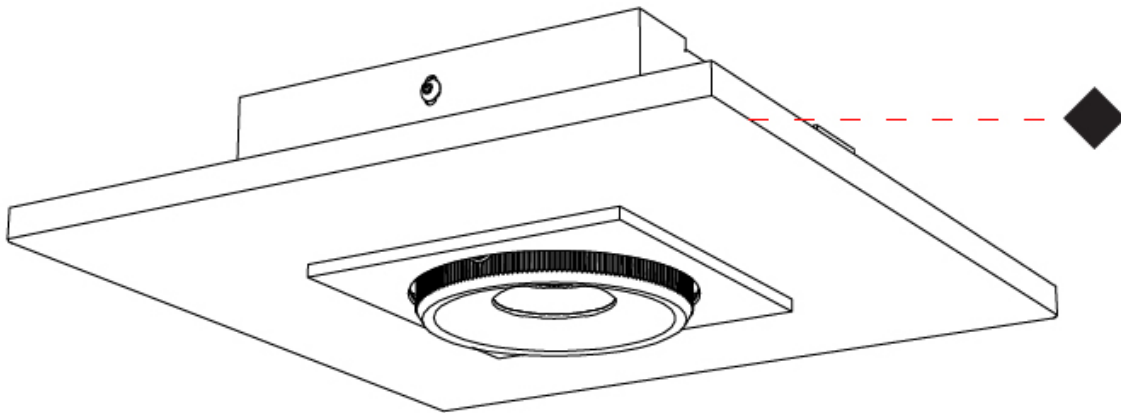

MARC SINGLE SURFACE

D92121

PROJECT _____

TYPE _____

SPECIFIER _____

QUANTITY _____

DATE _____

D