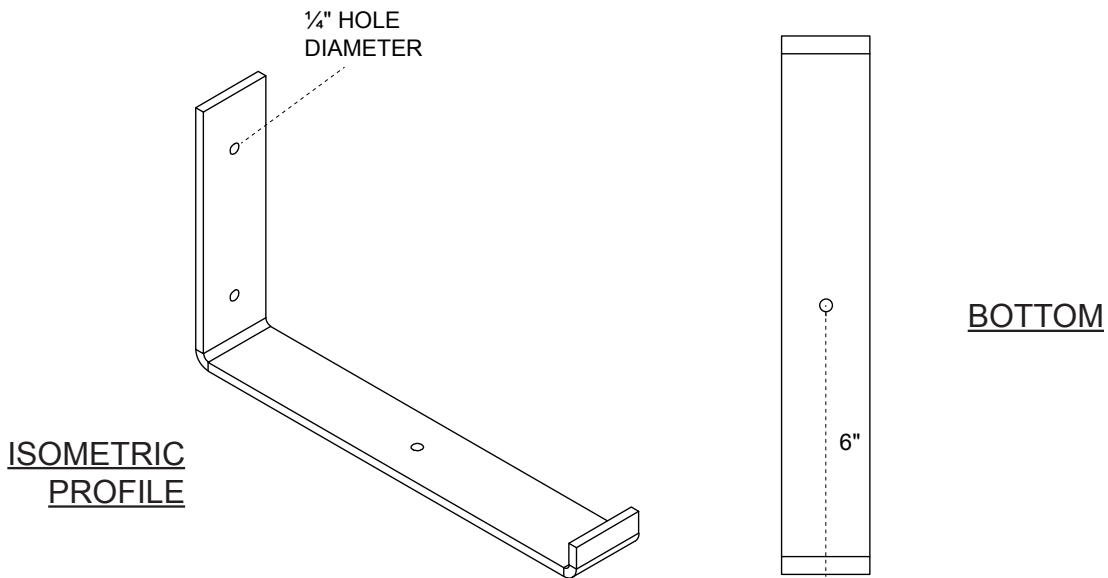

2-INCH W X 12-INCH D X 7-INCH SHELF BRACKET

HEAVY-DUTY 1/4" THICK

AVAILABLE IN:
STAINLESS STEEL
ZINC PLATED STEEL
POWDER COATED BLACK