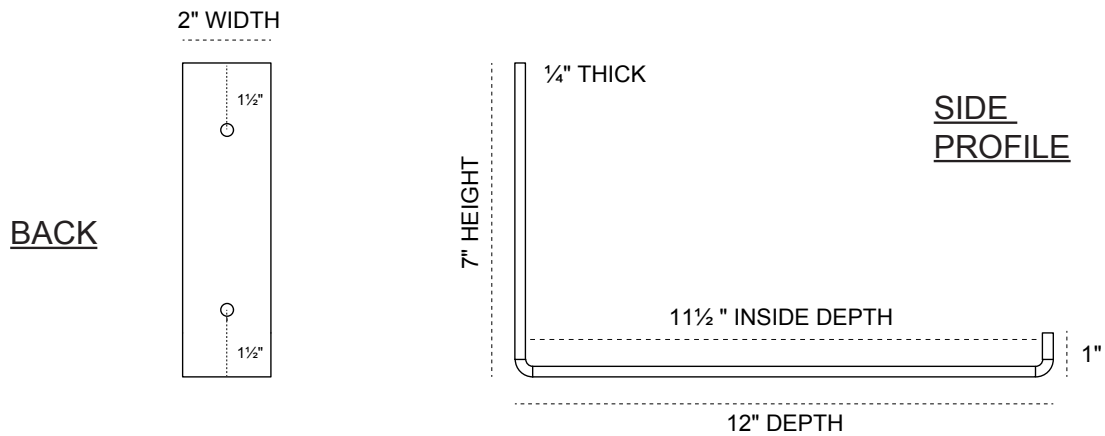

2-INCH W X 12-INCH D X 7-INCH SHELF BRACKET

HEAVY-DUTY 1/4" THICK

AVAILABLE IN:
STAINLESS STEEL
ZINC PLATED STEEL
POWDER COATED BLACK