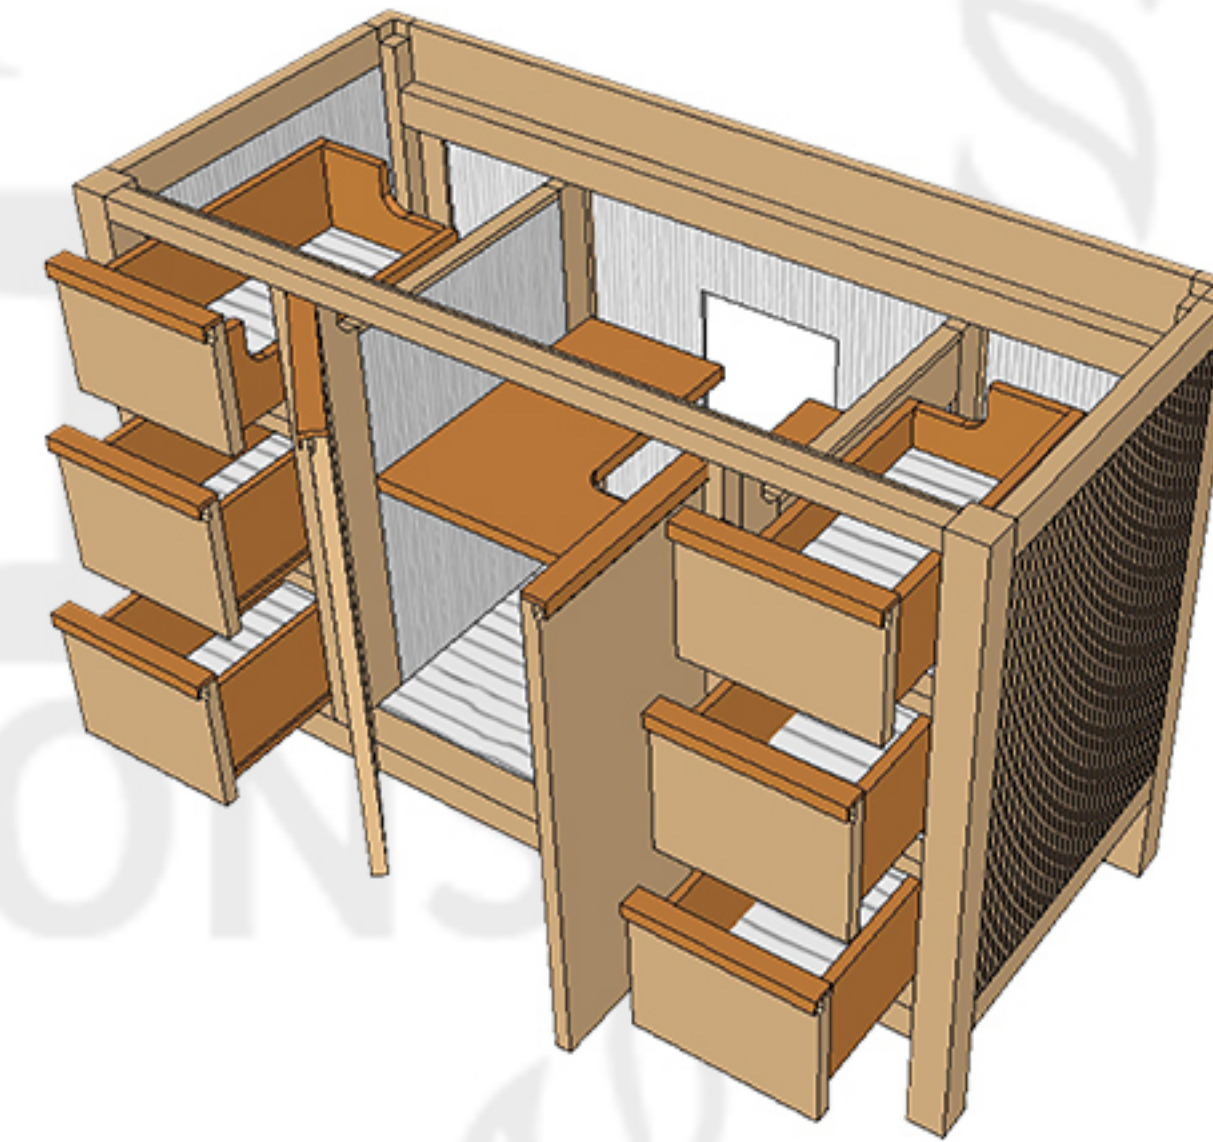

WILLOW COLLECTIONS
 ELIZABETH 48 IN SINGLE SINK BATHROOM VANITY

Countertop