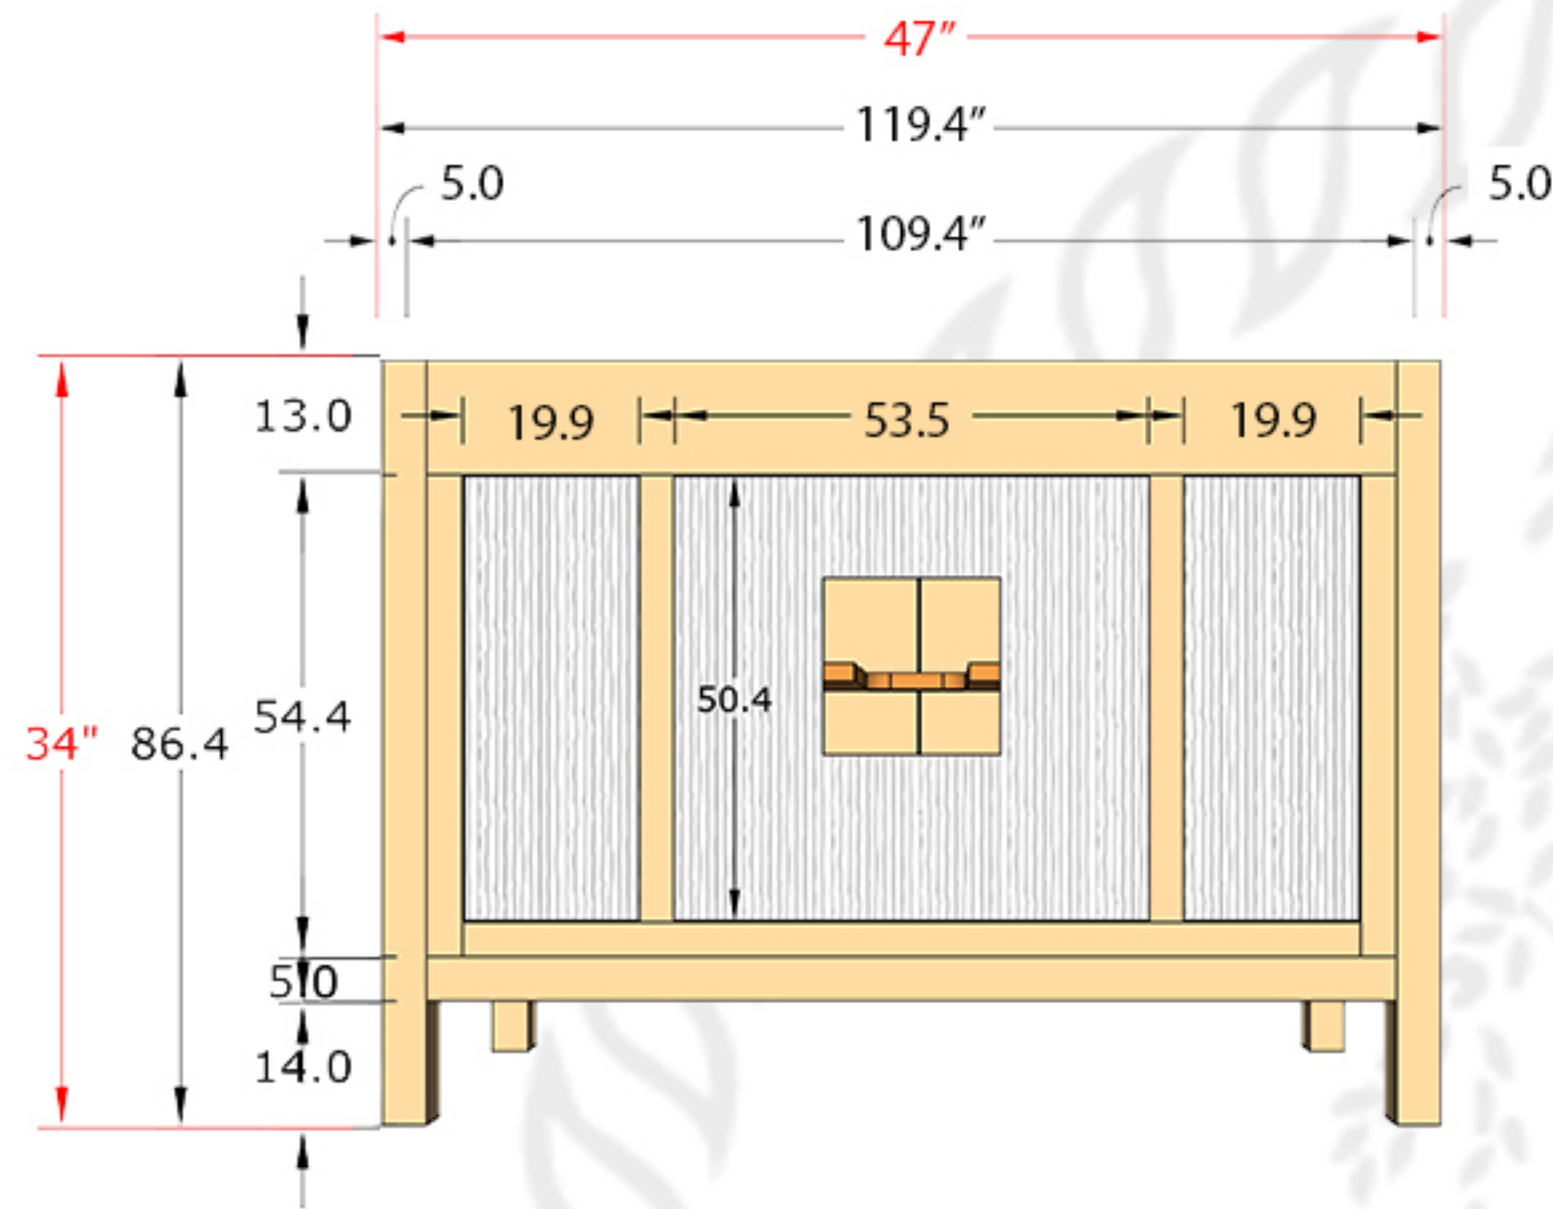

WILLOW COLLECTIONS
 ELIZABETH 48 IN SINGLE SINK BATHROOM VANITY

Countertop