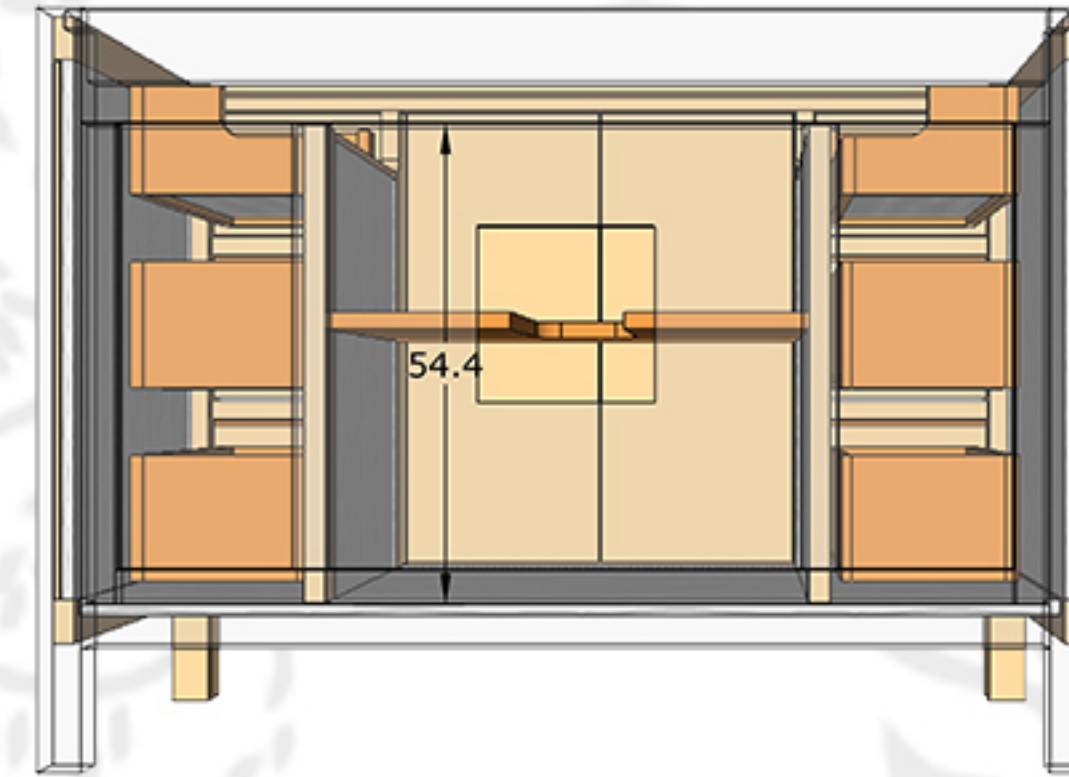

WILLOW COLLECTIONS
 ELIZABETH 48 IN SINGLE SINK BATHROOM VANITY

Countertop