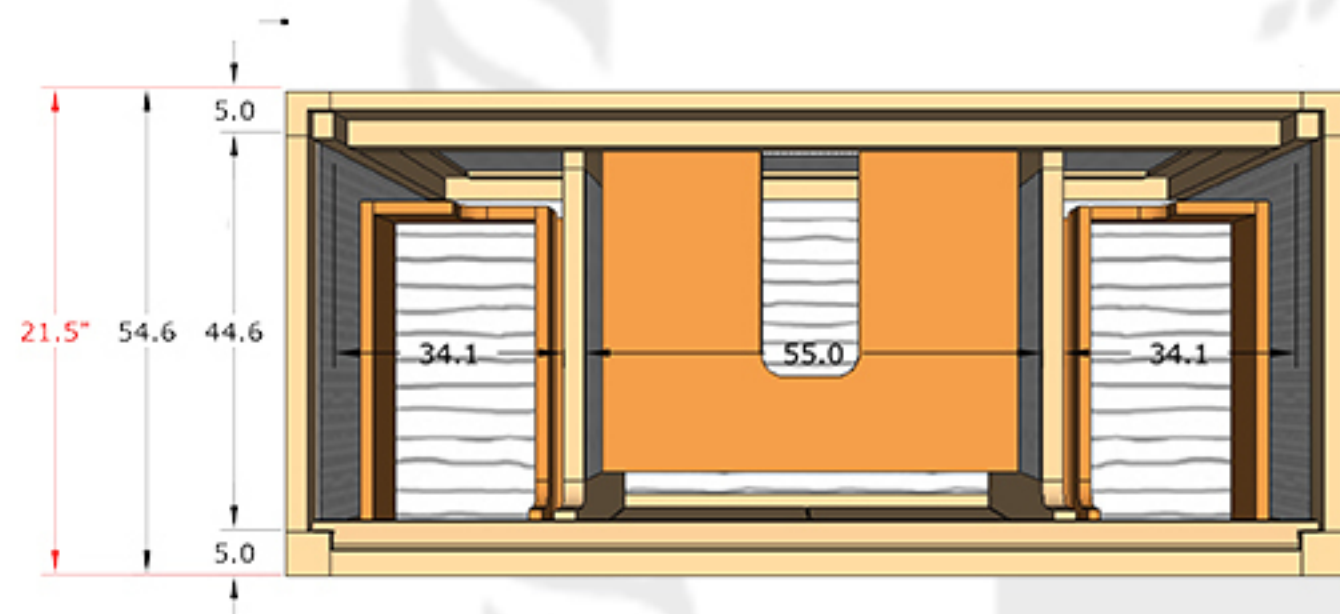

WILLOW COLLECTIONS
 ELIZABETH 48 IN SINGLE SINK BATHROOM VANITY

Countertop