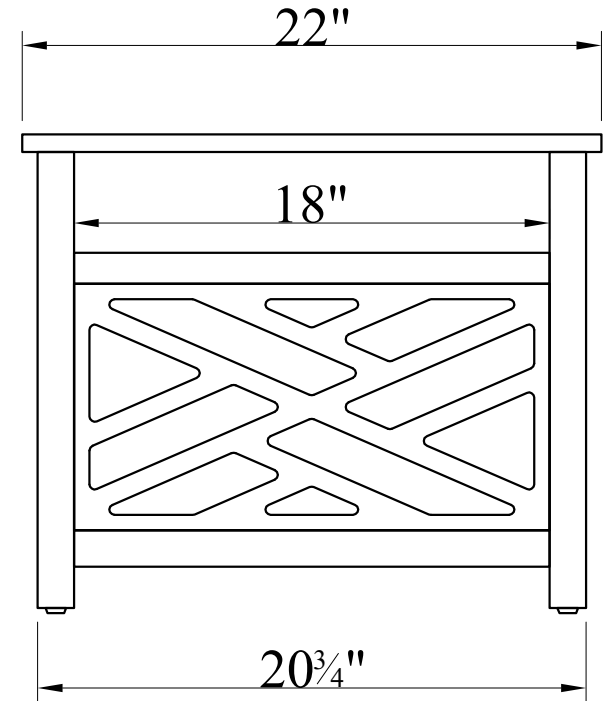

FRONT VIEW

SIDE VIEW

COFFEE TABLE 36" x 22" WITH 1 DRAWER