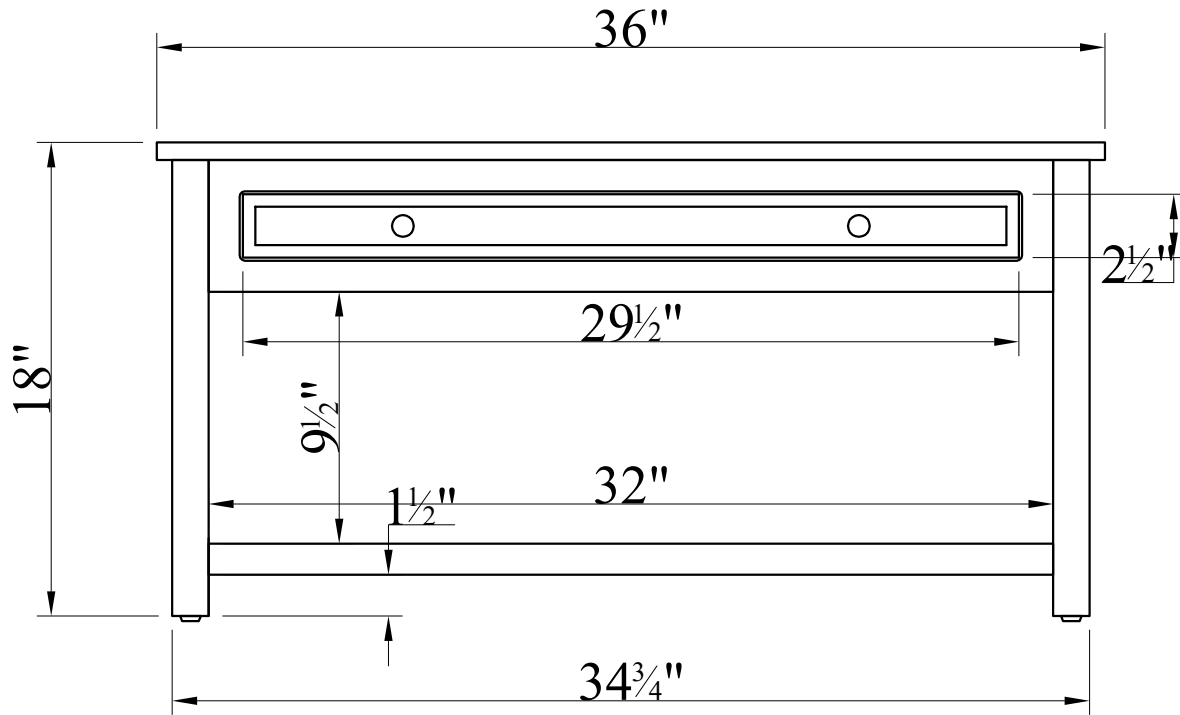

FRONT VIEW

SIDE VIEW

COFFEE TABLE 36" x 22" WITH 1 DRAWER