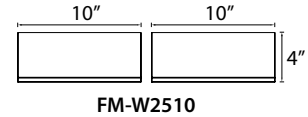

PRODUCT DESCRIPTION

Heavy duty construction and engineering ensure ultimate up and down lighting for a high-powered residential and commercial luminaire. Hardware concealed for a clean architectural look. Available in five stunning designer finishes.

FEATURES

- Meets 2013 California Title 24 Efficiency
- IP65, ETL & cETL wet location listed
- Die-cast aluminum construction
- Powder coat finishes
- Smooth and continuous ELV dimming
- Universal driver (120V-220V-277V)
- 3000K CCT
- 85 CRI
- 70,000 hour rated life

SPECIFICATIONS

Construction: Aluminum with etched glass.

Power: Integral driver in luminaire. 120V input.

Light Source: High output LED

Mounting: Mounts directly to junction box

Dimming: Dims to 10% with an electronic low voltage (ELV) dimmer.

Finish: Brushed Aluminum (AL), Black (BK), Bronze (BZ), Graphite (GH), White (WT).

Standards: Wet location listed

FIXTURE PERFORMANCE

Model #	Watt	Delivered Lumens	Efficacy
FM-W2505	17W	980	58 Lm/W
FM-W2510	32.5W	2365	73 Lm/W

ORDERING INFORMATION

Model	Width	Beam	Voltage	Watt	LED Lumens	Delivered Lumens	Finish
FM-W25	05 5"	88°	120V - 277V	17W	1235	980	AL Brushed Aluminum BK Black BZ Bronze GH Graphite WT White
	10 10"	97°	120V - 277V	32.5W	2470	2365	

FM-W25 -

Example: **FM-W2505-GH**

WAC Lighting
www.waclighting.com
Phone (800) 526.2588 • Fax (800) 526.2585

Headquarters/Eastern Distribution Center
44 Harbor Park Drive • Port Washington, NY 11050
Phone (516) 515.5000 • Fax (516) 515.5050

Western Distribution Center
1750 Archibald Avenue • Ontario, CA 91760
Phone (800) 526.2588 • Fax (800) 526.2585