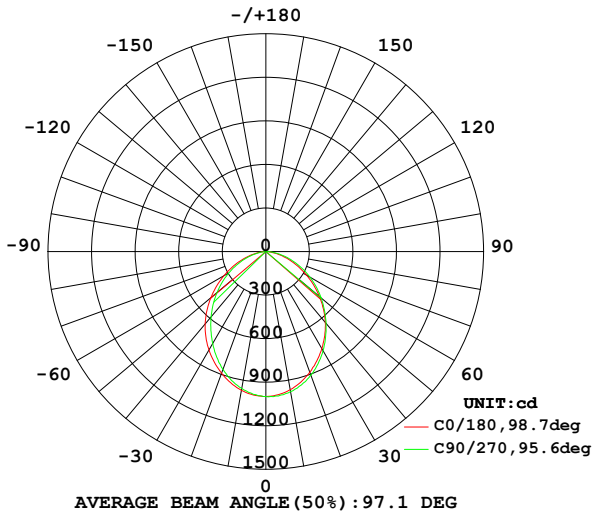

FM-W2510 (10" Diameter)

WAC Lighting
www.waclighting.com
Phone (800) 526.2588 • Fax (800) 526.2585

Headquarters/Eastern Distribution Center
44 Harbor Park Drive • Port Washington, NY 11050
Phone (516) 515.5000 • Fax (516) 515.5050

Western Distribution Center
1750 Archibald Avenue • Ontario, CA 91760
Phone (800) 526.2588 • Fax (800) 526.2585