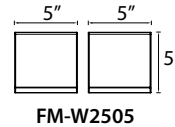

PRODUCT DESCRIPTION

Heavy duty construction and engineering ensure ultimate up and down lighting for a high-powered residential and commercial luminaire. Hardware concealed for a clean architectural look. Available in five stunning designer finishes.

FEATURES

- Meets 2013 California Title 24 Efficiency
- IP65, ETL & cETL wet location listed
- Die-cast aluminum construction
- Powder coat finishes
- Smooth and continuous ELV dimming
- Universal driver (120V-220V-277V)
- 3000K CCT
- 85 CRI
- 70,000 hour rated life

SPECIFICATIONS

Construction: Aluminum with etched glass.

Power: Integral driver in luminaire. 120V input.

Light Source: High output LED

Mounting: Mounts directly to junction box

Dimming: Dims to 10% with an electronic low voltage (ELV) dimmer.

Finish: Brushed Aluminum (AL), Black (BK), Bronze (BZ), Graphite (GH), White (WT).

Standards: Wet location listed

FIXTURE PERFORMANCE

Model #	Watt	Delivered Lumens	Efficacy
FM-W2505	17W	980	58 Lm/W
FM-W2510	32.5W	2365	73 Lm/W

ORDERING INFORMATION

Model	Width	Beam	Voltage	Watt	LED Lumens	Delivered Lumens	Finish
FM-W25	05 5"	88°	120V - 277V	17W	1235	980	AL Brushed Aluminum BK Black BZ Bronze GH Graphite WT White
	10 10"	97°	120V - 277V	32.5W	2470	2365	

FM-W25 -

Example: **FM-W2505-GH**

WAC Lighting
www.waclighting.com
Phone (800) 526.2588 • Fax (800) 526.2585

Headquarters/Eastern Distribution Center
44 Harbor Park Drive • Port Washington, NY 11050
Phone (516) 515.5000 • Fax (516) 515.5050

Western Distribution Center
1750 Archibald Avenue • Ontario, CA 91760
Phone (800) 526.2588 • Fax (800) 526.2585