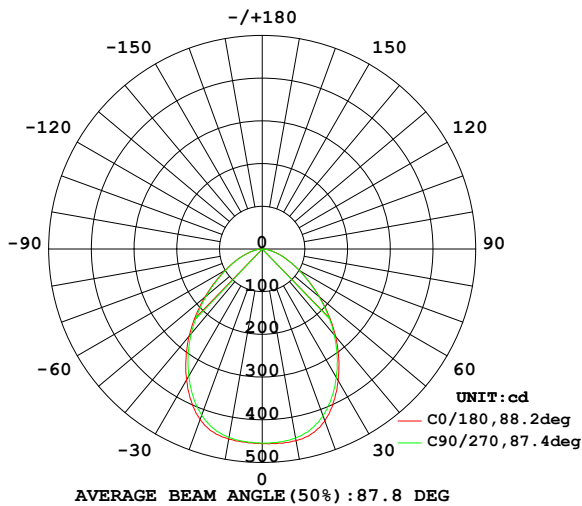

RUBIX - model: FM-W25
LED Ceiling Mount Photometrics - 3000K

WAC LIGHTING
Responsible Lighting®

FM-W2505 (5" Diameter)