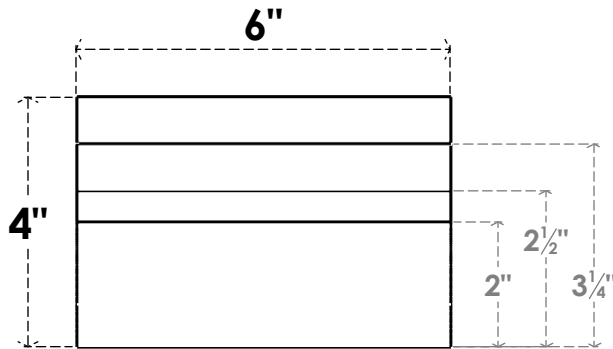

# ITEM NUMBER: RFTURO060X04000X20000X004MON00RCPR

6"W X 4"H X 20"L TIMBERTHANE ROUGH CEDAR MONTEREY FAUX WOOD OPEN RAFTER TAIL, 4"L END, PRIMED TAN

## SIDE PROFILE