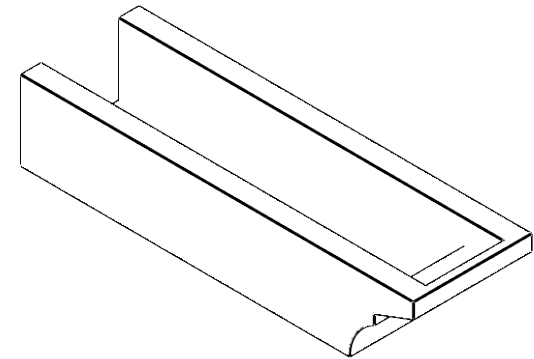

ISOMETRIC

GENERATED DATE : 03/02/2023

EKENA MILLWORK
2300 WEST MAIN ST.
CLARKSVILLE, TX 75426
TOLL FREE: 866-607-0453
WWW.EKENAMILLWORK.COM

NOTES

1. INSTALLATION TO BE COMPLETED IN ACCORDANCE WITH MANUFACTURER'S SPECIFICATIONS.
2. DRAWING MAY NOT BE TO SCALE
3. THIS DRAWING IS INTENDED FOR DESIGN AND PLANNING PURPOSES ONLY.
4. ALL INFORMATION CONTAINED HEREIN WAS CURRENT AT THE TIME OF DEVELOPMENT BUT MUST BE REVIEWED AND APPROVED BY THE PRODUCT MANUFACTURER TO BE CONSIDERED ACCURATE.
5. TIMBERTHANE ARCHITECTURAL PRODUCTS ARE MADE FROM HIGH DENSITY URETHANE AND COME FACTORY PRIMED