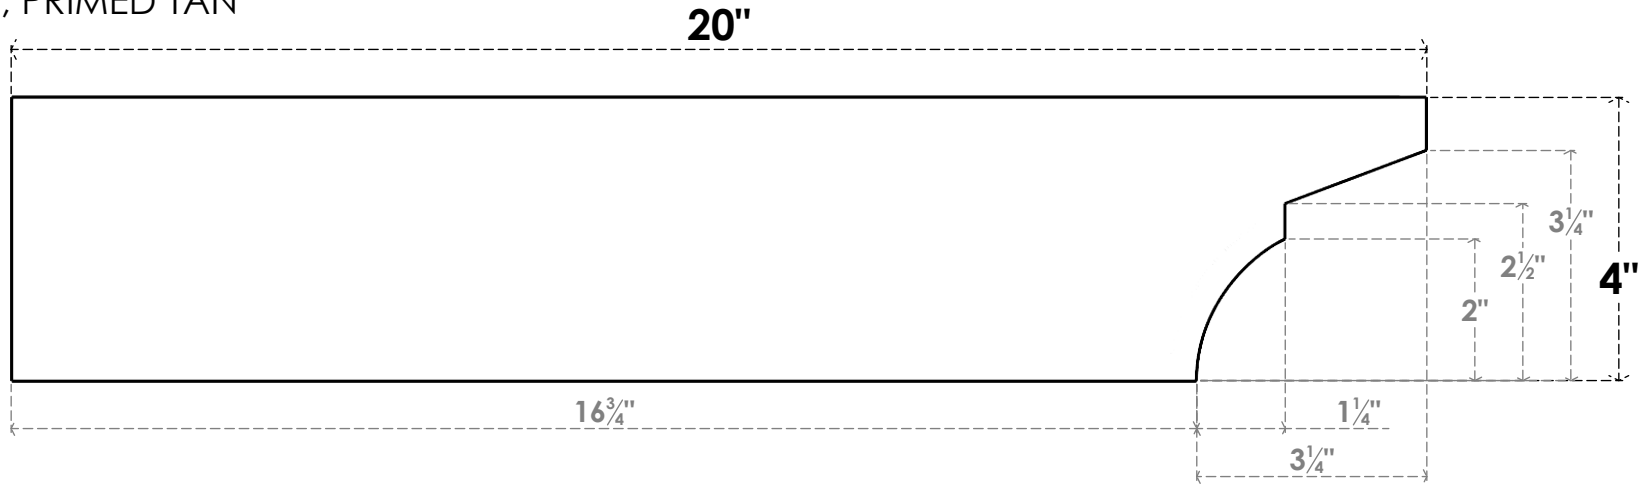

# ITEM NUMBER: RFTURO060X04000X20000X004MON00RCPR

6"W X 4"H X 20"L TIMBERTHANE ROUGH CEDAR MONTEREY FAUX WOOD OPEN RAFTER TAIL, 4"L END, PRIMED TAN

## SIDE PROFILE