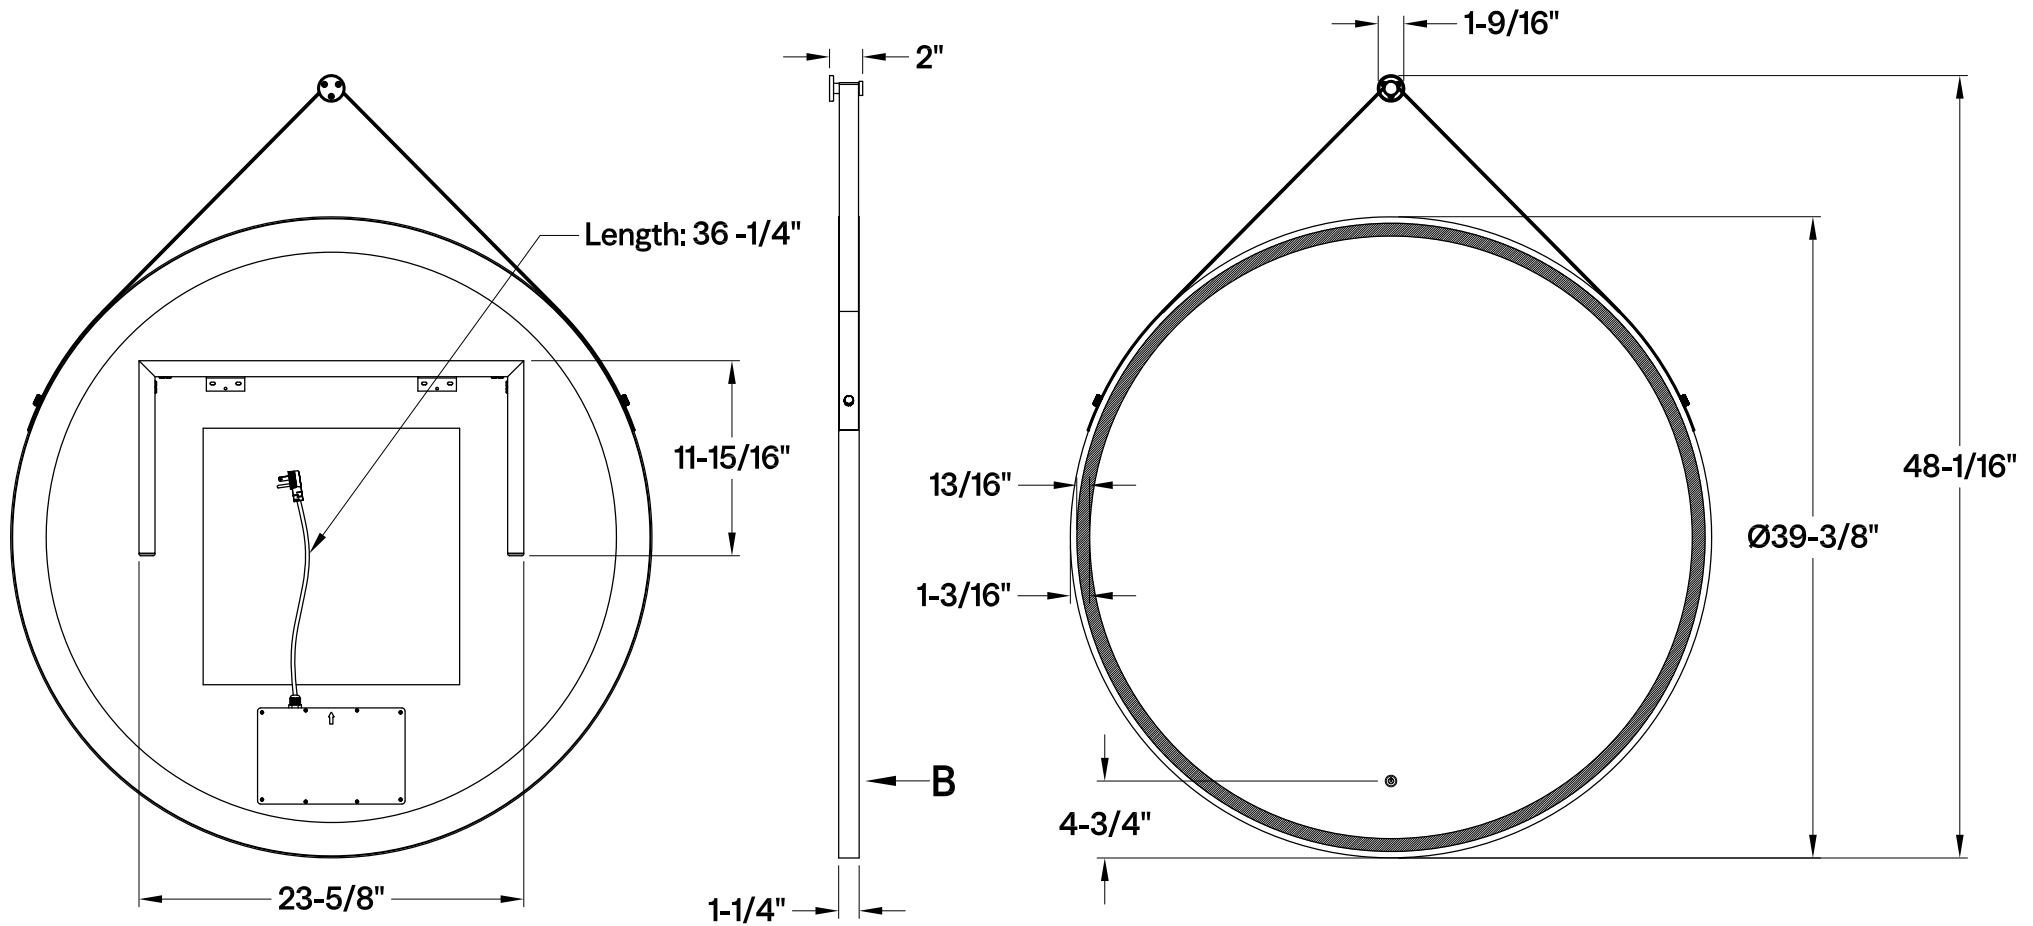

MR1024040

40" Round LED Mirror with Touch Switch, Color Temp Changing, Frontlit, Defogger

View:B
Scale=5:1