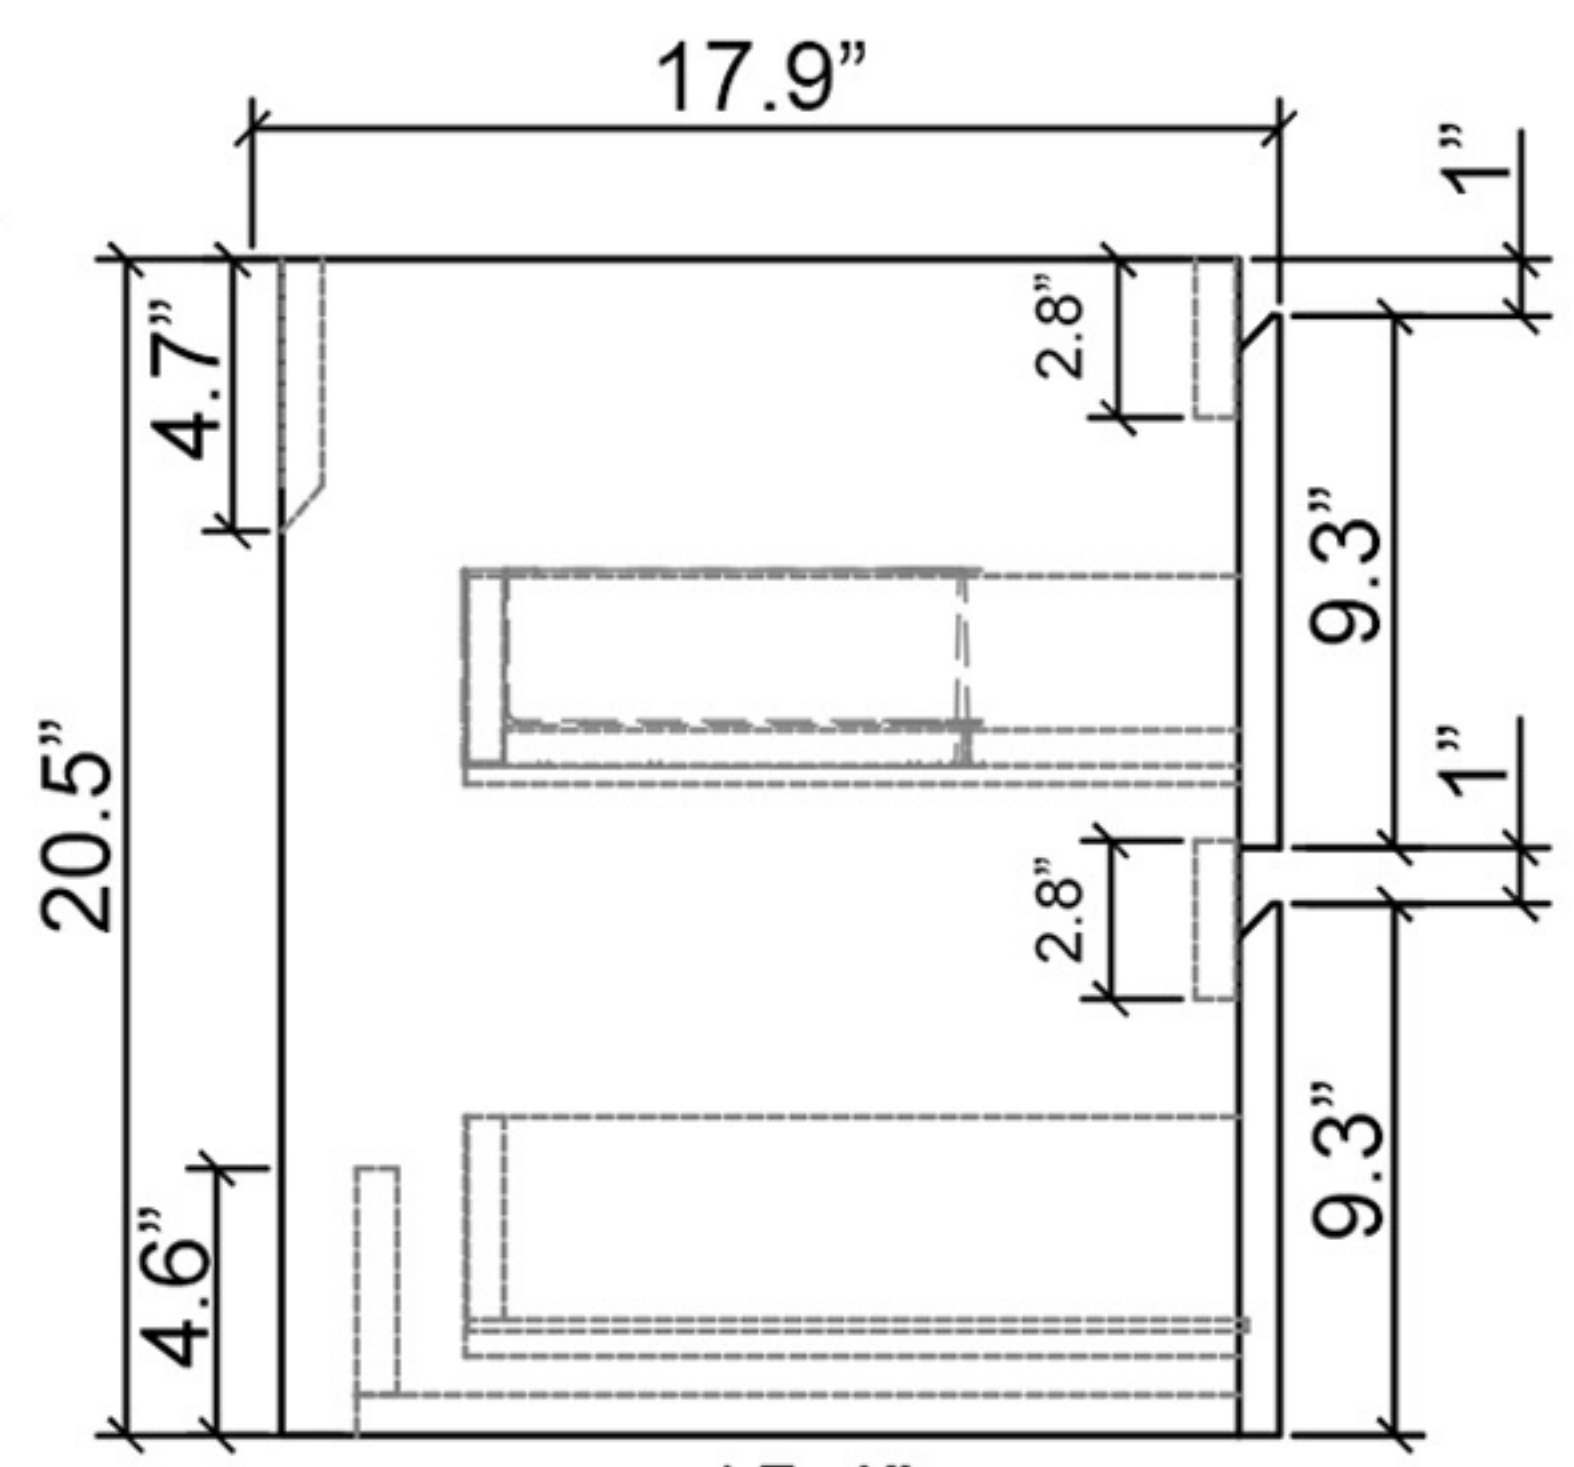

L:30 INCH

W:18.3 INCH

2/3 INCH

H:6.9 INCH

Front

left side

Vertical