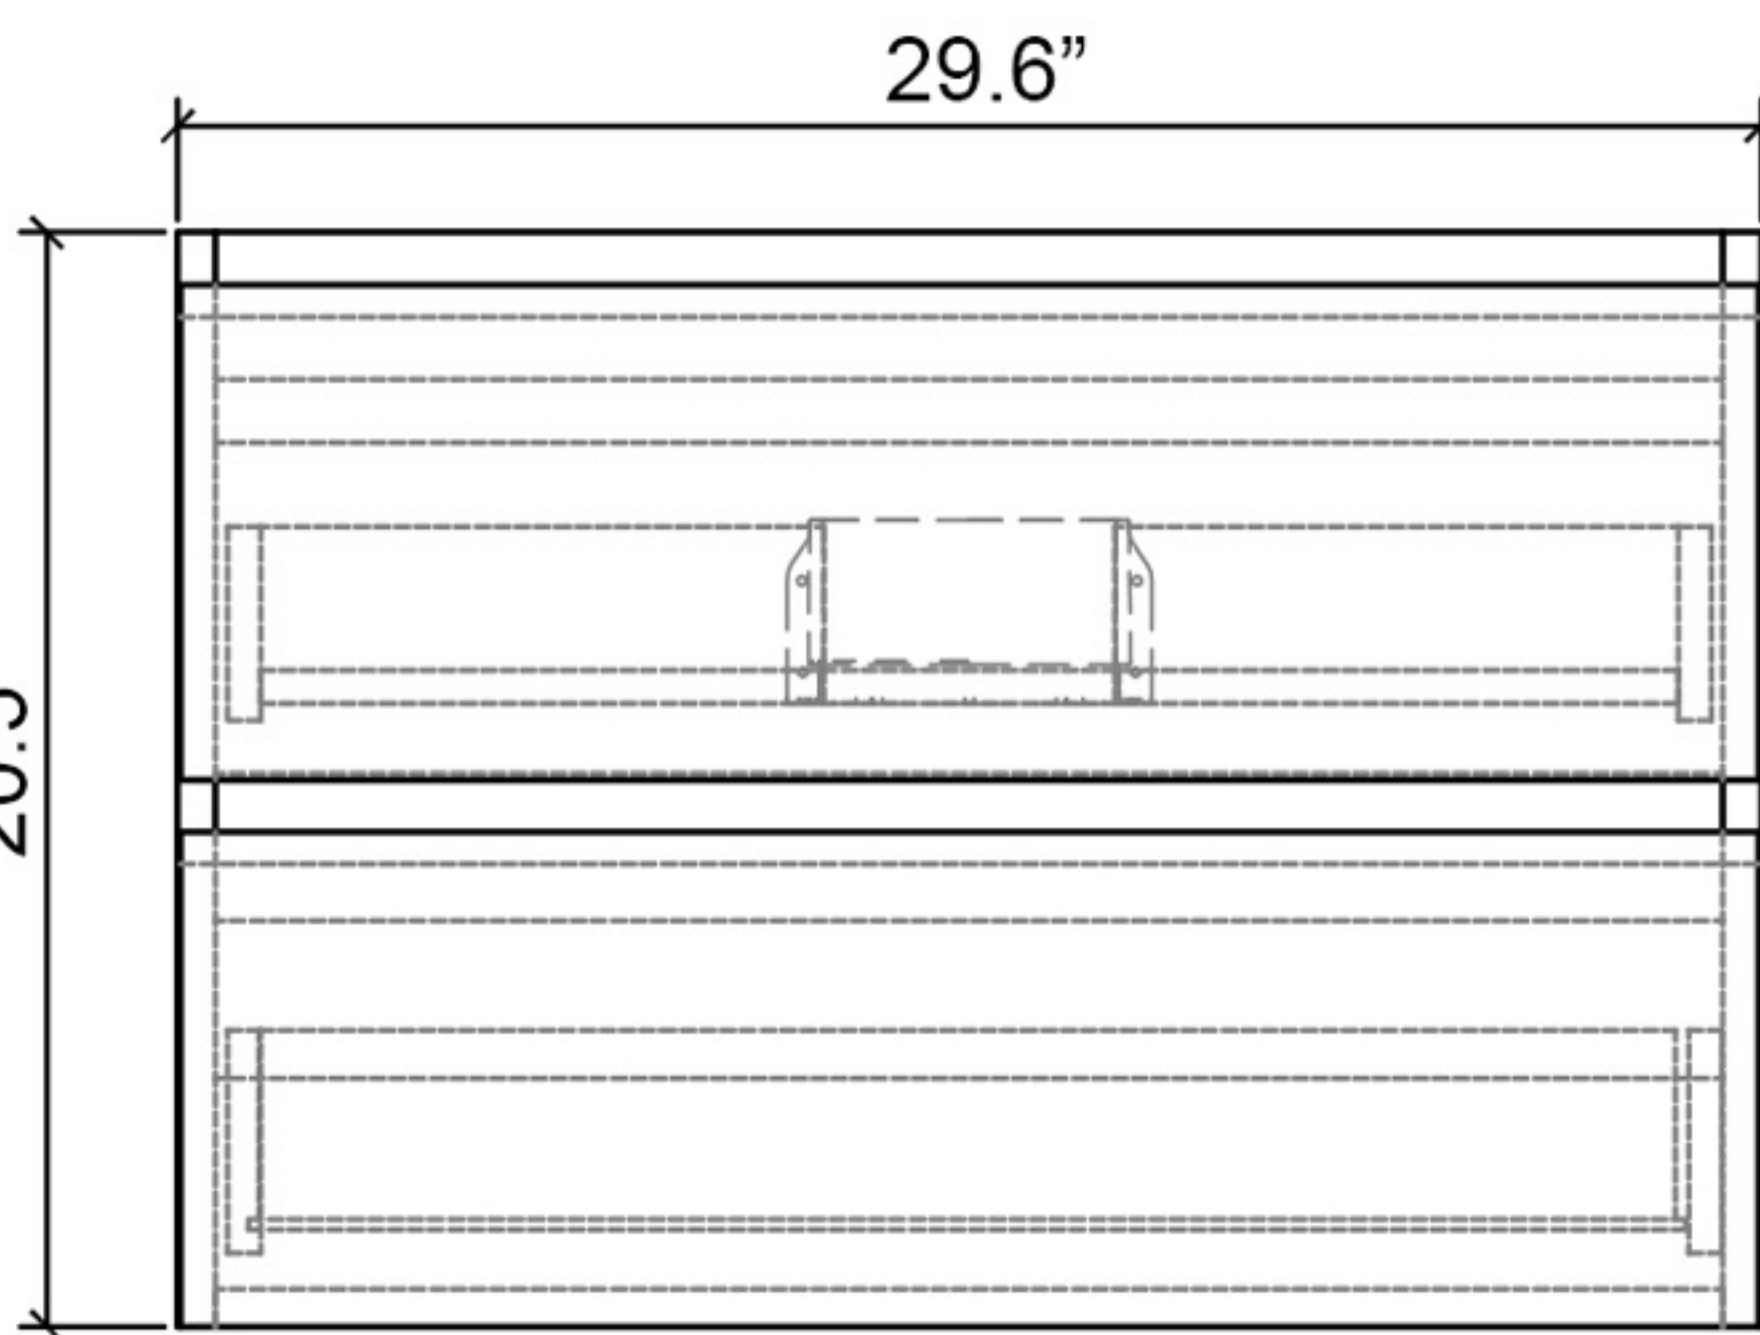

L:30 INCH

W:18.3 INCH

2/3 INCH

H:6.9 INCH

Front

left side

Vertical