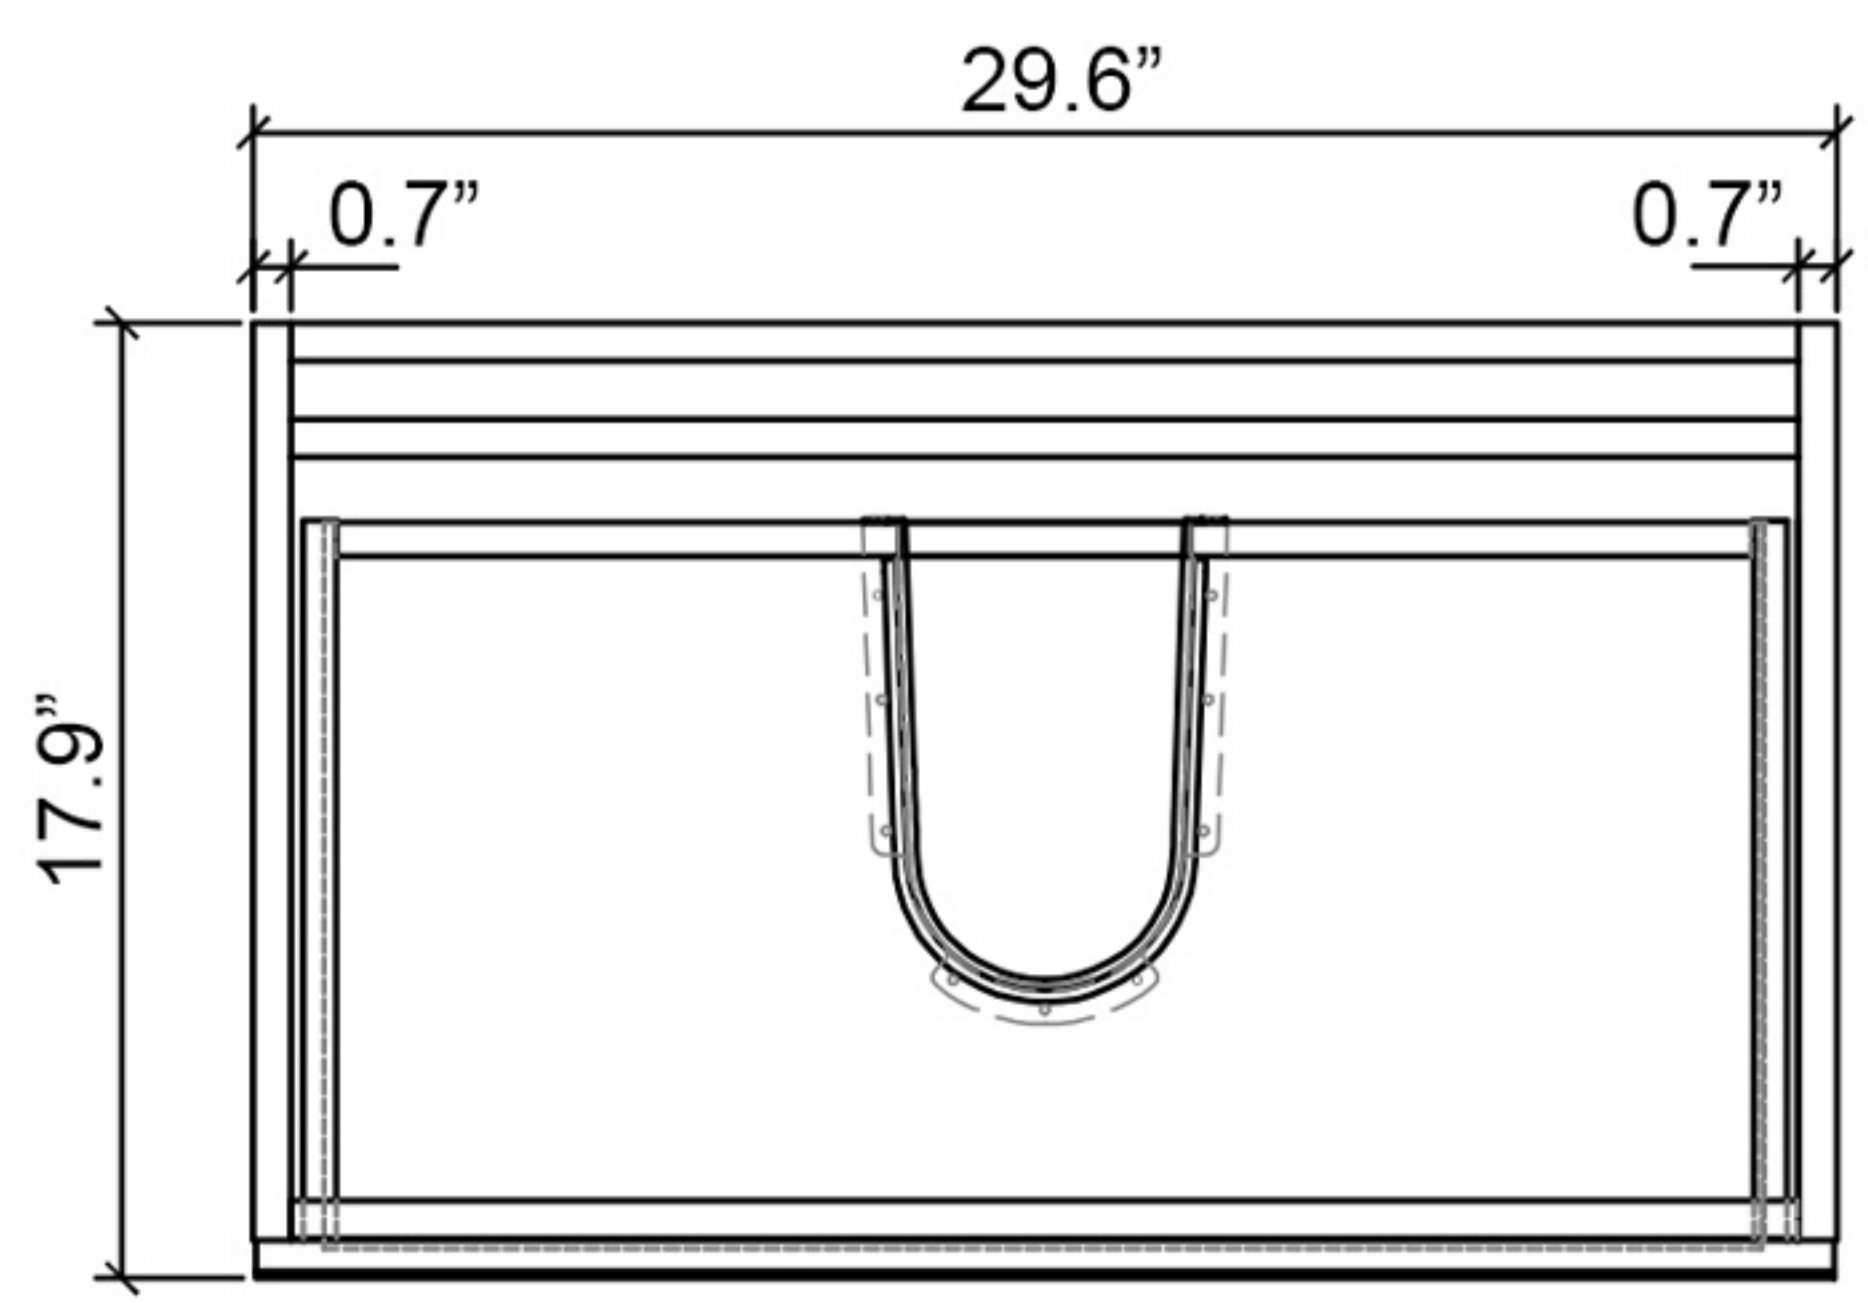

L:30 INCH

W:18.3 INCH

2/3 INCH

H:6.9 INCH

Front

left side

Vertical