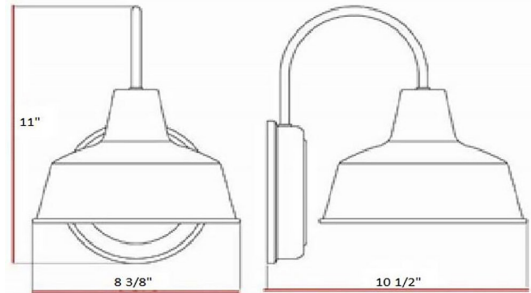

I-Light Outdoor Down light 8"

OUTDOOR LIGHTING

Oil Rubbed Bronze

SPECIFICATIONS

MOUNTING:	Wall Mount	LED BRIGHTNESS (LUMENS):	N/A
SLOPED CEILING ADAPTABLE:	N/A	LED COLOR CORRELATED TEMPERATURE (CCT):	N/A
LAMP TYPE 1:	1 lamp 60W Incandescent A19 Medium base bulb	LED COLOR RENDERING INDEX (CRI):	N/A
BULB INCLUDED:	No	LED EFFICACY:	N/A
WATTS PER BULB:	60W	LED AVERAGE RATED LIFE:	N/A
TOTAL WATTAGE:	60W	ENERGY EFFICIENT:	No
DIMMABLE:	Yes	LIGHTING AMPS:	0.5
MATERIAL CONSTRUCTION:	Steel	VOLTAGE:	120V
ASSEMBLED DIMENSIONS:	8.38" L x 11" H x 10.5" D		
WEIGHT:	2.28 lbs.		
BACKPLATE DIMENSIONS:	6.13" H x 6.13" W		
CANOPY CEILING DIMENSIONS:	N/A		
GLASS/SHADE DIMENSIONS:	5.5" H x 8.25" L x 8.25" D		
GLASS/SHADE MATERIAL:	Metal		
GLASS/SHADE TYPE:	N/A		
GLASS/SHADE COLOR:	Oil Rubbed Bronze		