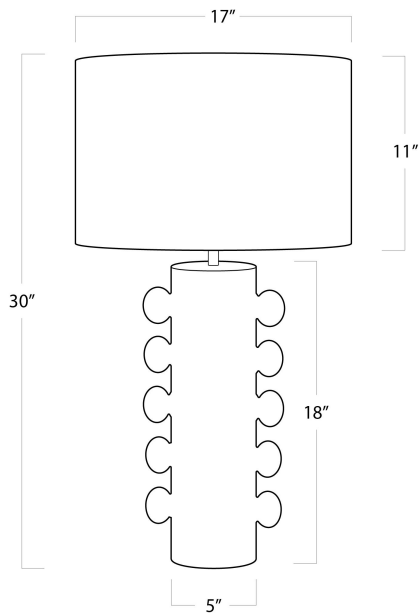

REGINA ANDREW

DETROIT

SPECIFICATION SHEET

Sanya Metal Table Lamp (White) 13-1534WT

HEIGHT	30
WIDTH	17
DEPTH	17
SHADE DIMS	17 x 17 x 11
SHADE COLOR	Natural Linen
BULB QTY	1
BULB TYPE	A Type Medium Base (E26)
SOCKET	E26 3-Way Cast Turn Knob
WATTAGE	3-Way 150 Watt Max
WIRING TYPE	Standard
MATERIAL	Aluminum
FINISH	N/A
NOTES	N/A
FREIGHT ONLY	No