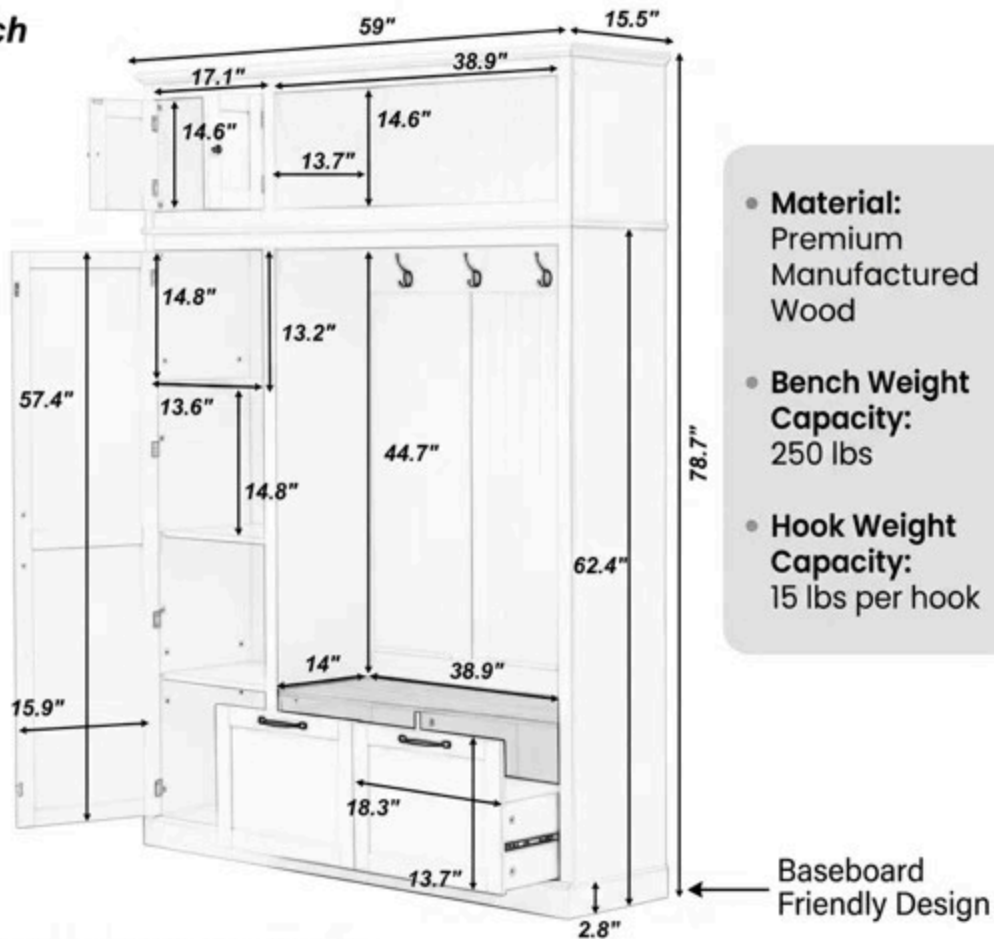

SPECIFICATIONS & DIMENSIONS

Perfect Fit for Entryways, Mudrooms, or Hallways

size:inch

STABILITY & SAFETY FIRST:

Includes Anti-Tipping hardware to securely anchor the hall tree to the wall.