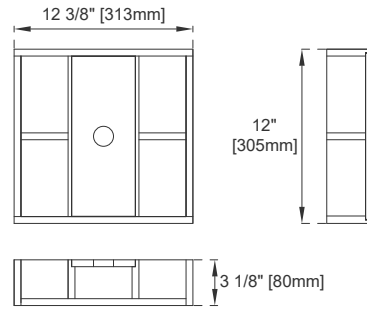

Wooden Backsplash

Number of Doors: Four

Number of Drawers: Three

USB/Power Component: YES (ETL5011080)

Cord Length: 6'6"

Assembly Required: NO

Bamboo Storage Tray: YES

Drawer Box Material and Construction: 15mm Poplar/English Dovetail Joinery

Hardware Material and Finish: Zinc Alloy in Satin Nickel

Fits Drain Hole Size: 1-3/4"

Overflow: Front Facing

Full Extension, Soft Close Glides

European Soft Close Hinges

Aluminum Laminate Drawer Liners

Adjustable Levelers

Dimension

Width: 71-1/8"

Depth: 23-1/8"

Height: 33-7/8"

Rough-In Height: 21-1/2"

72" VANITY

Knob

Bamboo Drawer Organizer

All dimensions are nominal

Diagrams are of cabinet only—James Martin Optional Countertops and sinks are not shown

72" VANITY

Side View 1

Side View 2

Side View 3

Back View

All dimensions are nominal
 Diagrams are of cabinet only—James Martin Optional Countertops and sinks are not shown