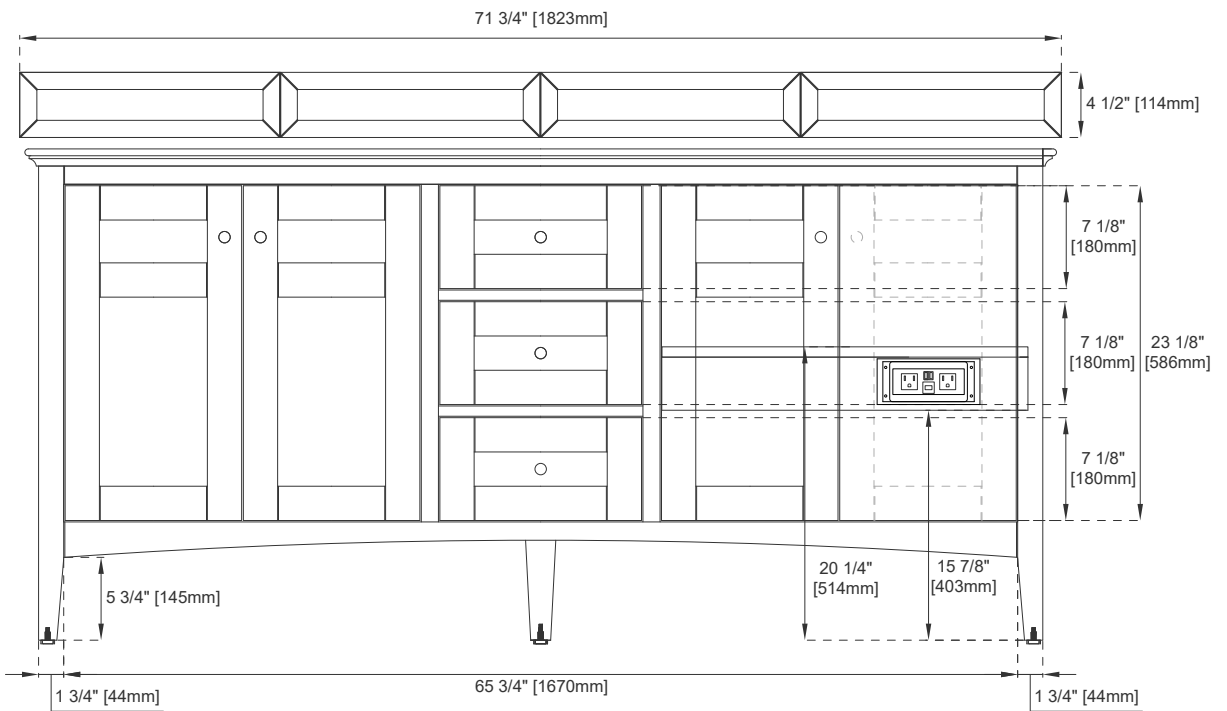

Wooden Backsplash

Number of Doors: Four

Number of Drawers: Three

USB/Power Component: YES (ETL5011080)

Cord Length: 6'6"

Assembly Required: NO

Bamboo Storage Tray: YES

Drawer Box Material and Construction: 15mm Poplar/English Dovetail Joinery

Hardware Material and Finish: Zinc Alloy in Satin Nickel

Fits Drain Hole Size: 1-3/4"

Overflow: Front Facing

Full Extension, Soft Close Glides

European Soft Close Hinges

Aluminum Laminate Drawer Liners

Adjustable Levelers

Dimension

Width: 71-1/8"

Depth: 23-1/8"

Height: 33-7/8"

Rough-In Height: 21-1/2"

72" VANITY

Knob

Bamboo Drawer Organizer

All dimensions are nominal

Diagrams are of cabinet only—James Martin Optional Countertops and sinks are not shown

72" VANITY

Side View 1

Side View 2

Side View 3

Back View

All dimensions are nominal
 Diagrams are of cabinet only—James Martin Optional Countertops and sinks are not shown