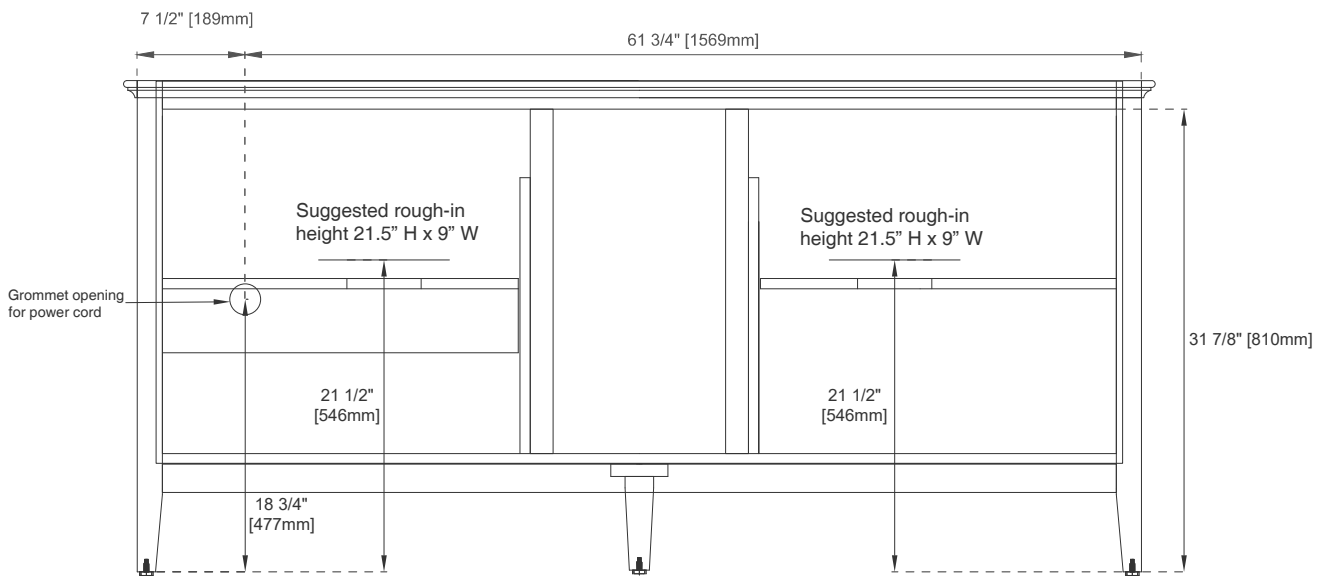

Wooden Backsplash

Number of Doors: Four

Number of Drawers: Three

USB/Power Component: YES (ETL5011080)

Cord Length: 6'6"

Assembly Required: NO

Bamboo Storage Tray: YES

Drawer Box Material and Construction: 15mm Poplar/English Dovetail Joinery

Hardware Material and Finish: Zinc Alloy in Satin Nickel

Fits Drain Hole Size: 1-3/4"

Overflow: Front Facing

Full Extension, Soft Close Glides

European Soft Close Hinges

Aluminum Laminate Drawer Liners

Adjustable Levelers

Dimension

Width: 71-1/8"

Depth: 23-1/8"

Height: 33-7/8"

Rough-In Height: 21-1/2"

72" VANITY

Knob

Bamboo Drawer Organizer

All dimensions are nominal

Diagrams are of cabinet only—James Martin Optional Countertops and sinks are not shown

72" VANITY

Side View 1

Side View 2

Side View 3

Back View

All dimensions are nominal
 Diagrams are of cabinet only—James Martin Optional Countertops and sinks are not shown