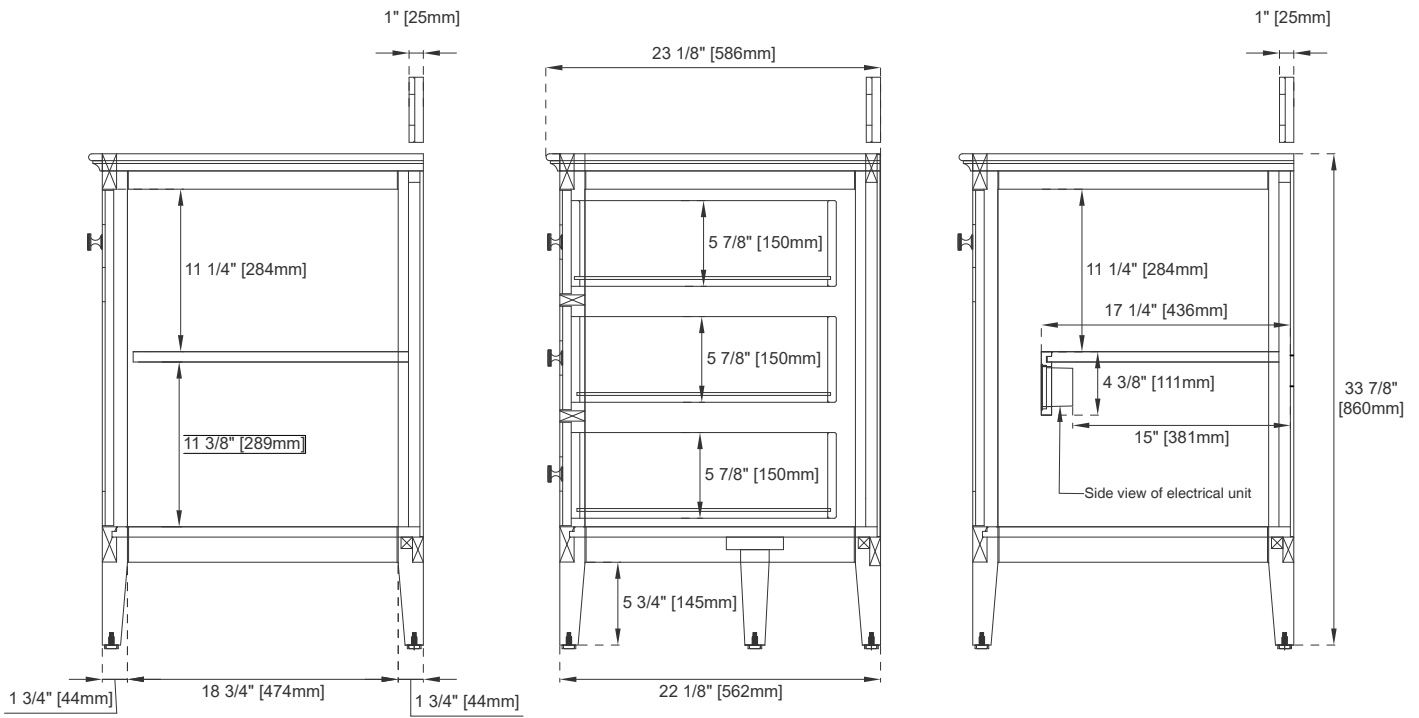

Wooden Backsplash

Number of Doors: Four

Number of Drawers: Three

USB/Power Component: YES (ETL5011080)

Cord Length: 6'6"

Assembly Required: NO

Bamboo Storage Tray: YES

Drawer Box Material and Construction: 15mm Poplar/English Dovetail Joinery

Hardware Material and Finish: Zinc Alloy in Satin Nickel

Fits Drain Hole Size: 1-3/4"

Overflow: Front Facing

Full Extension, Soft Close Glides

European Soft Close Hinges

Aluminum Laminate Drawer Liners

Adjustable Levelers

Dimension

Width: 71-1/8"

Depth: 23-1/8"

Height: 33-7/8"

Rough-In Height: 21-1/2"

72" VANITY

Knob

Bamboo Drawer Organizer

All dimensions are nominal

Diagrams are of cabinet only—James Martin Optional Countertops and sinks are not shown

72" VANITY

Side View 1

Side View 2

Side View 3

Back View

All dimensions are nominal
 Diagrams are of cabinet only—James Martin Optional Countertops and sinks are not shown