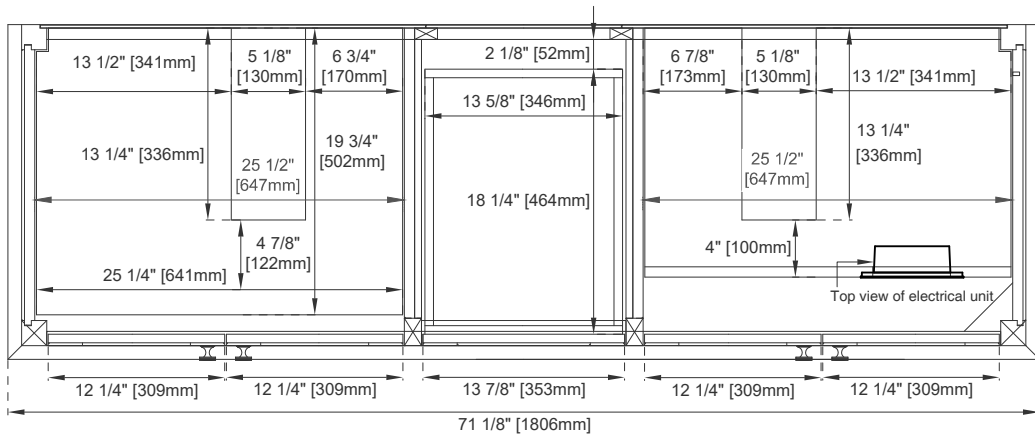

Wooden Backsplash

Number of Doors: Four

Number of Drawers: Three

USB/Power Component: YES (ETL5011080)

Cord Length: 6'6"

Assembly Required: NO

Bamboo Storage Tray: YES

Drawer Box Material and Construction: 15mm Poplar/English Dovetail Joinery

Hardware Material and Finish: Zinc Alloy in Satin Nickel

Fits Drain Hole Size: 1-3/4"

Overflow: Front Facing

Full Extension, Soft Close Glides

European Soft Close Hinges

Aluminum Laminate Drawer Liners

Adjustable Levelers

Dimension

Width: 71-1/8"

Depth: 23-1/8"

Height: 33-7/8"

Rough-In Height: 21-1/2"

72" VANITY

Knob

Bamboo Drawer Organizer

All dimensions are nominal

Diagrams are of cabinet only—James Martin Optional Countertops and sinks are not shown

72" VANITY

Side View 1

Side View 2

Side View 3

Back View

All dimensions are nominal
 Diagrams are of cabinet only—James Martin Optional Countertops and sinks are not shown