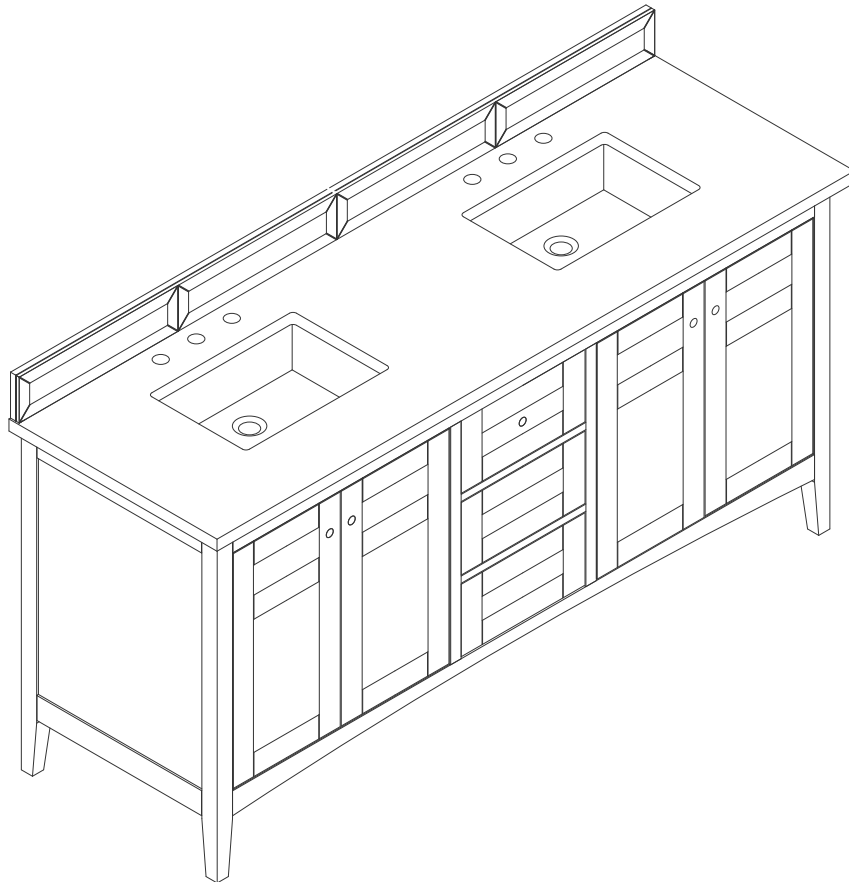

72" VANITY

Features and Materials

Solids: Soft Maple and Yellow Poplar

Panels: Plywood

Installation Type: Floor Standing

Number of Basins: Two, with optional 3cm top

Vanity Top Included: NO, Optional 3cm Tops Available with Sinks Optional

Wooden Backsplash

Number of Doors: Four

Number of Drawers: Three

USB/Power Component: YES (ETL5011080)

Cord Length: 6'6"

Assembly Required: NO

Bamboo Storage Tray: YES

Drawer Box Material and Construction: 15mm Poplar/English Dovetail Joinery

Hardware Material and Finish: Zinc Alloy in Satin Nickel

Fits Drain Hole Size: 1-3/4"

Overflow: Front Facing

Full Extension, Soft Close Glides

European Soft Close Hinges

Aluminum Laminate Drawer Liners

Adjustable Levelers

Dimension

Width: 71-1/8"

Depth: 23-1/8"

Height: 33-7/8"

Rough-In Height: 21-1/2"

72" VANITY

Knob

Bamboo Drawer Organizer