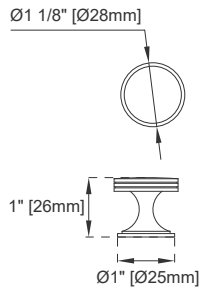

Wooden Backsplash

Number of Doors: Four

Number of Drawers: Three

USB/Power Component: YES (ETL5011080)

Cord Length: 6'6"

Assembly Required: NO

Bamboo Storage Tray: YES

Drawer Box Material and Construction: 15mm Poplar/English Dovetail Joinery

Hardware Material and Finish: Zinc Alloy in Satin Nickel

Fits Drain Hole Size: 1-3/4"

Overflow: Front Facing

Full Extension, Soft Close Glides

European Soft Close Hinges

Aluminum Laminate Drawer Liners

Adjustable Levelers

Dimension

Width: 71-1/8"

Depth: 23-1/8"

Height: 33-7/8"

Rough-In Height: 21-1/2"

72" VANITY

Knob

Bamboo Drawer Organizer

All dimensions are nominal

Diagrams are of cabinet only—James Martin Optional Countertops and sinks are not shown

72" VANITY

Side View 1

Side View 2

Side View 3

Back View

All dimensions are nominal
 Diagrams are of cabinet only—James Martin Optional Countertops and sinks are not shown