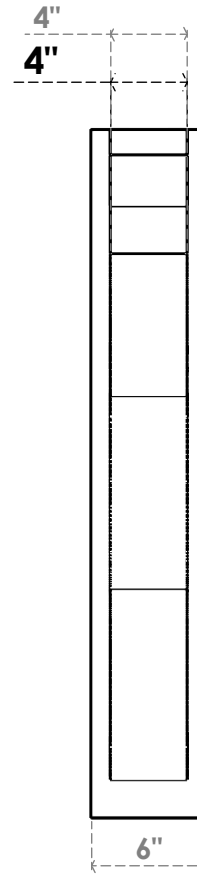

ITEM NUMBER: OUTUROC040X060X36000X36000X040X020X040FST24RCPR

4"W TOP X 6"W BACK X 36"D X 36"H X 4"T TOP X 2"T BACK TIMBERTHANE ROUGH CEDAR FUNSTON FAUX WOOD OPEN OUTLOOKER, SLAT TOP AND BLOCK BACK, 4"W CLOSED BRACE, PRIMED TAN

EKENA MILLWORK
2300 WEST MAIN ST.
CLARKSVILLE, TX 75426
TOLL FREE: 866-607-0453
WWW.EKENAMILLWORK.COM

NOTES

1. INSTALLATION TO BE COMPLETED IN ACCORDANCE WITH MANUFACTURER'S SPECIFICATIONS.
2. DRAWING MAY NOT BE TO SCALE
3. THIS DRAWING IS INTENDED FOR DESIGN AND PLANNING PURPOSES ONLY.
4. ALL INFORMATION CONTAINED HEREIN WAS CURRENT AT THE TIME OF DEVELOPMENT BUT MUST BE REVIEWED AND APPROVED BY THE PRODUCT MANUFACTURER TO BE CONSIDERED ACCURATE.
5. TIMBERTHANE ARCHITECTURAL PRODUCTS ARE MADE FROM HIGH DENSITY URETHANE AND COME FACTORY PRIMED