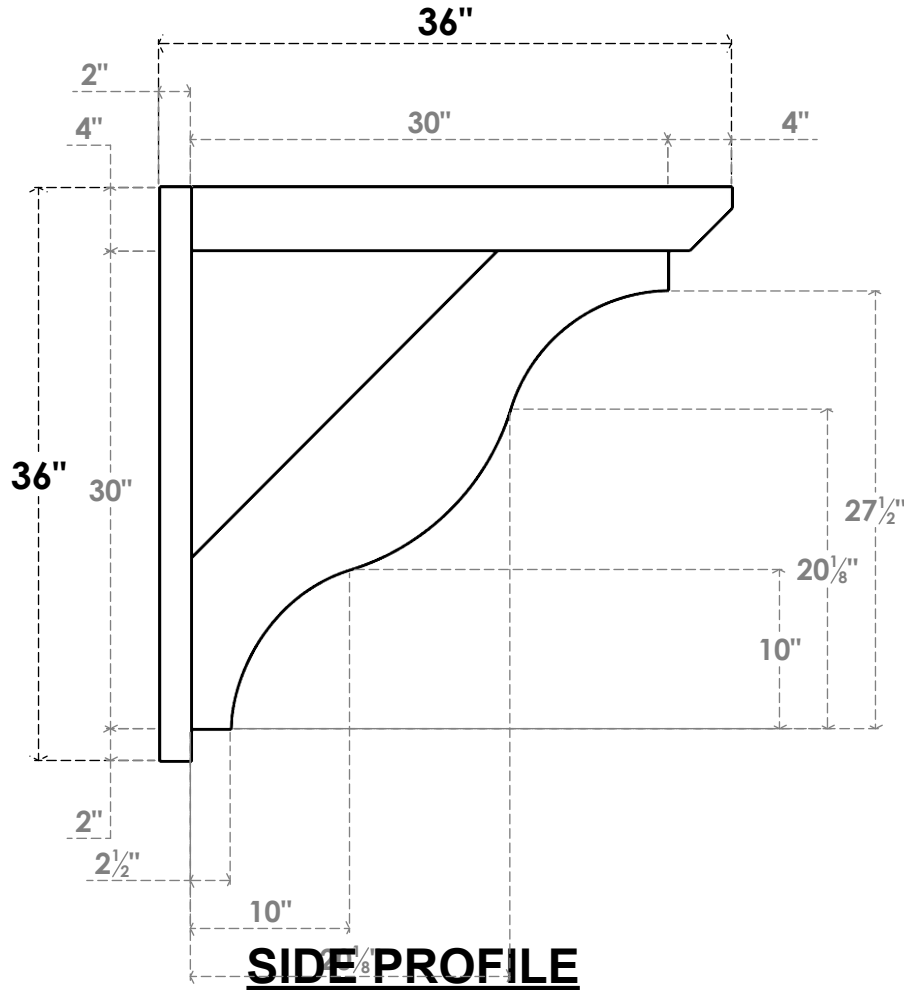

ITEM NUMBER: OUTUROC040X060X36000X36000X040X020X040FST24RCPR

4"W TOP X 6"W BACK X 36"D X 36"H X 4"T TOP X 2"T BACK TIMBERTHANE ROUGH CEDAR FUNSTON FAUX WOOD OPEN OUTLOOKER, SLAT TOP AND BLOCK BACK, 4"W CLOSED BRACE, PRIMED TAN

EKENA MILLWORK
2300 WEST MAIN ST.
CLARKSVILLE, TX 75426
TOLL FREE: 866-607-0453
WWW.EKENAMILLWORK.COM

NOTES

1. INSTALLATION TO BE COMPLETED IN ACCORDANCE WITH MANUFACTURER'S SPECIFICATIONS.
2. DRAWING MAY NOT BE TO SCALE
3. THIS DRAWING IS INTENDED FOR DESIGN AND PLANNING PURPOSES ONLY.
4. ALL INFORMATION CONTAINED HEREIN WAS CURRENT AT THE TIME OF DEVELOPMENT BUT MUST BE REVIEWED AND APPROVED BY THE PRODUCT MANUFACTURER TO BE CONSIDERED ACCURATE.
5. TIMBERTHANE ARCHITECTURAL PRODUCTS ARE MADE FROM HIGH DENSITY URETHANE AND COME FACTORY PRIMED