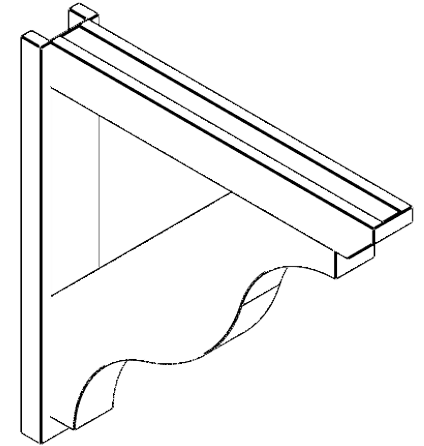

ITEM NUMBER: OUTUROC040X060X36000X36000X040X020X040FST24RCPR

4"W TOP X 6"W BACK X 36"D X 36"H X 4"T TOP X 2"T BACK TIMBERTHANE ROUGH CEDAR FUNSTON FAUX WOOD OPEN OUTLOOKER, SLAT TOP AND BLOCK BACK, 4"W CLOSED BRACE, PRIMED TAN

EKENA MILLWORK
2300 WEST MAIN ST.
CLARKSVILLE, TX 75426
TOLL FREE: 866-607-0453
WWW.EKENAMILLWORK.COM

NOTES

1. INSTALLATION TO BE COMPLETED IN ACCORDANCE WITH MANUFACTURER'S SPECIFICATIONS.
2. DRAWING MAY NOT BE TO SCALE
3. THIS DRAWING IS INTENDED FOR DESIGN AND PLANNING PURPOSES ONLY.
4. ALL INFORMATION CONTAINED HEREIN WAS CURRENT AT THE TIME OF DEVELOPMENT BUT MUST BE REVIEWED AND APPROVED BY THE PRODUCT MANUFACTURER TO BE CONSIDERED ACCURATE.
5. TIMBERTHANE ARCHITECTURAL PRODUCTS ARE MADE FROM HIGH DENSITY URETHANE AND COME FACTORY PRIMED