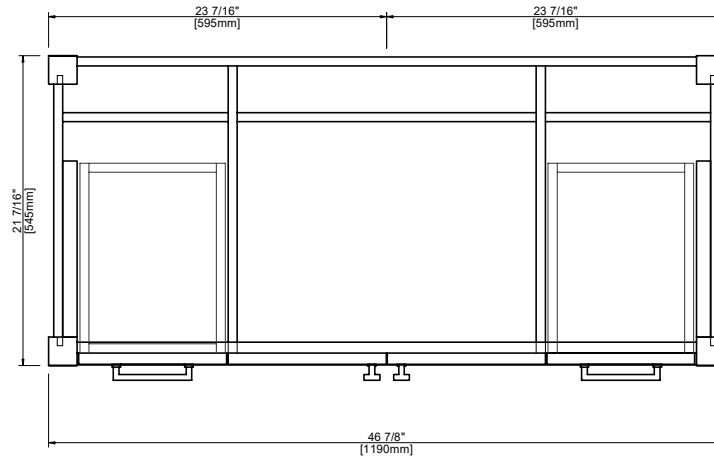

Dimensions

FRONT VIEW

PLAN VIEW

SIDE VIEW

COUNTERTOP PLAN VIEW

RIGHT SIDE VIEW

size:1190x545x830mm