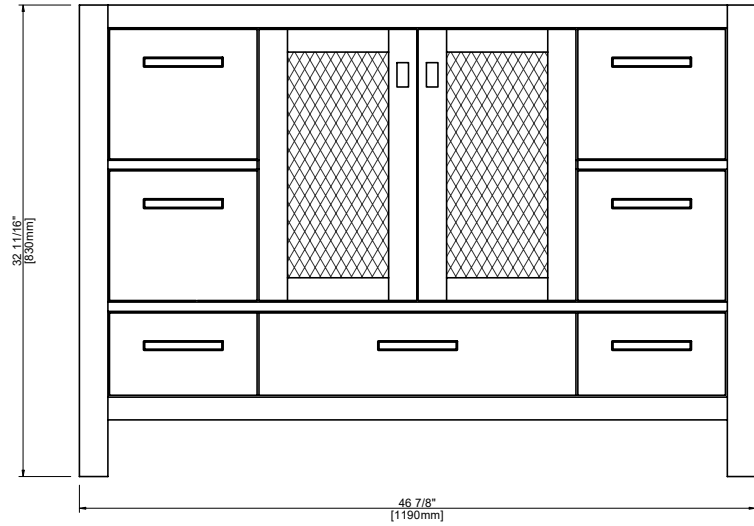

Dimensions

FRONT VIEW

PLAN VIEW

SIDE VIEW

COUNTERTOP PLAN VIEW

RIGHT SIDE VIEW

size:1190x545x830mm