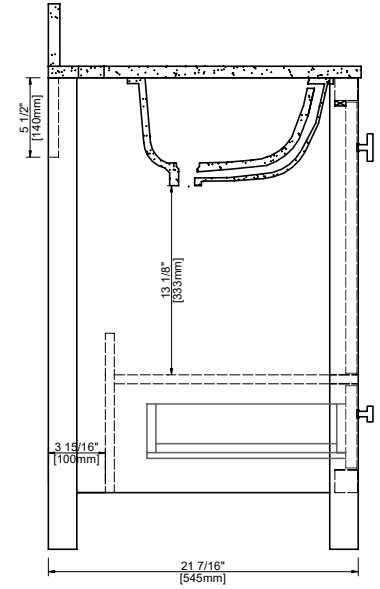

Dimensions

FRONT VIEW

PLAN VIEW

SIDE VIEW

COUNTERTOP PLAN VIEW

RIGHT SIDE VIEW

size:1190x545x830mm