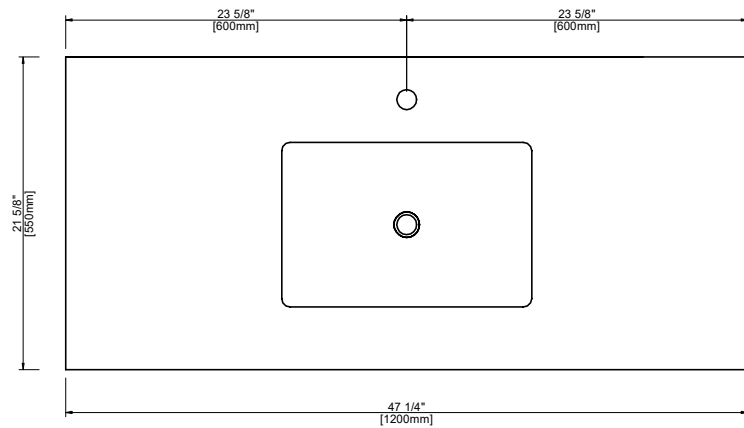

Dimensions

FRONT VIEW

PLAN VIEW

SIDE VIEW

COUNTERTOP PLAN VIEW

RIGHT SIDE VIEW

size:1190x545x830mm