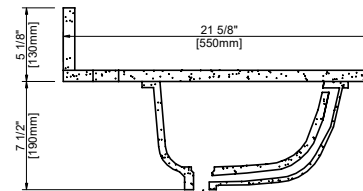

Dimensions

FRONT VIEW

PLAN VIEW

SIDE VIEW

COUNTERTOP PLAN VIEW

RIGHT SIDE VIEW

size:1190x545x830mm