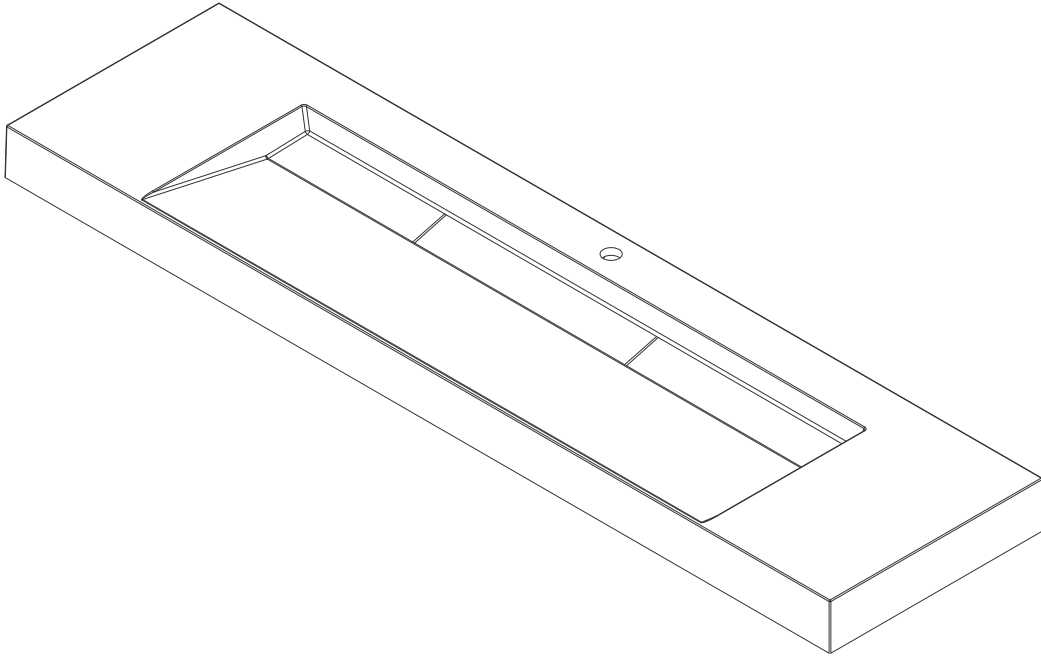

# 72" CS SERIES BASIN

VANITIES

## Features and Materials

Countertop Materials: Composite Stone  
Number of Basins: One, Integrated Sinktop  
Basin Overflow: NO  
Certifications: ICC-ES PMG-1568

## Dimension

Length: 72-1/2"  
Width: 18-3/4"  
Basin Depth: 2-3/8"  
Overall Height: 4-1/4"  
Visible Height: 3-7/8"