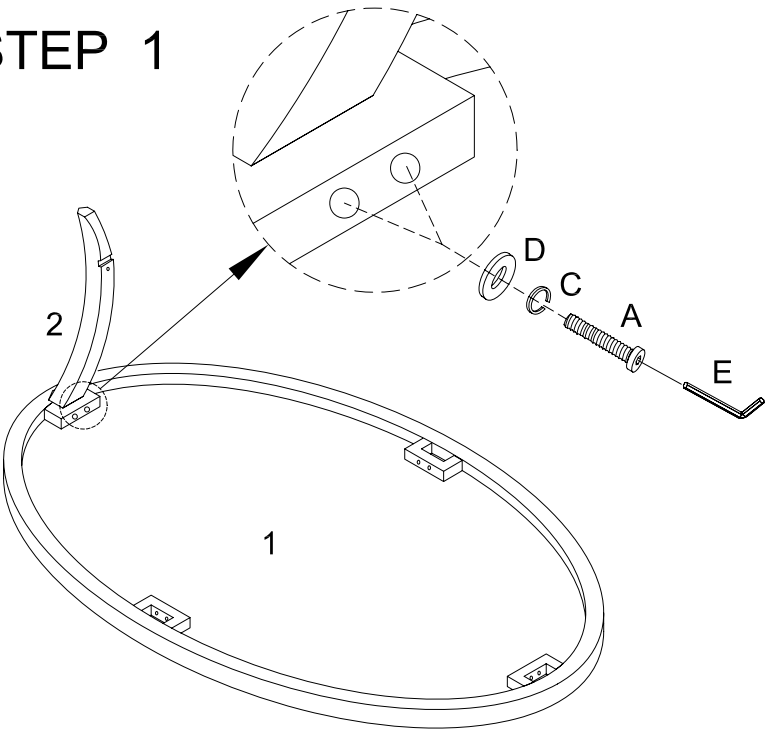

ASSEMBLY INSTRUCTION

COFFEE TABLE

1/1

PRODUCTS LIST		
NO.	PART	Q'TY
A	 Ø1/4"*1-1/2"	8PCS
B	 Ø1/4"*5/8"	8PCS
C	 Ø1/4"*11mm	16PCS
D	 Ø1/4"*16mm	16PCS
E	 4mm	1PC
F	 4PCS	4PCS

PRODUCTS LIST		
NO.	PART	Q'TY
1	 Top	1PC
2	 Leg	4PCS
3	 Bottom	1PC

STEP 1

STEP 2

Do not tighten screws until completely assembled.