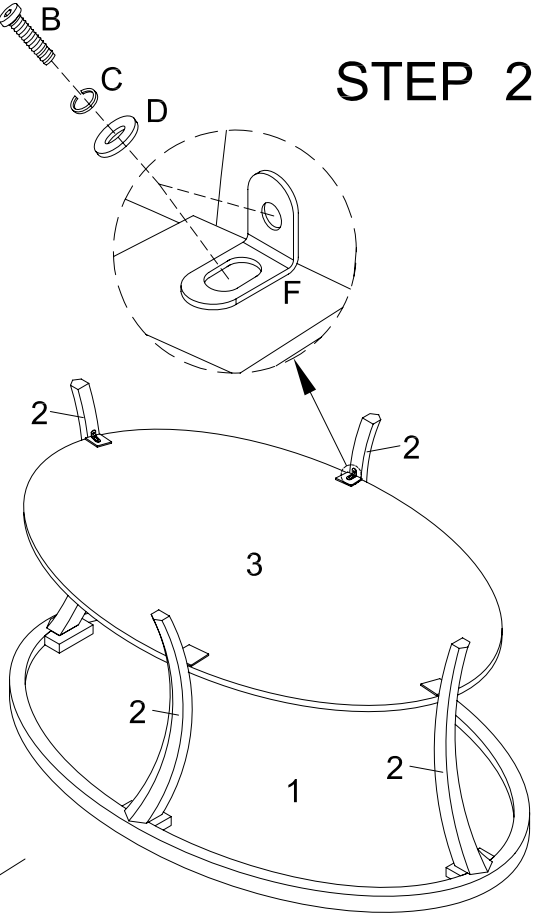

ASSEMBLY INSTRUCTION

COFFEE TABLE

1/1

PRODUCTS LIST		
NO.	PART	Q'TY
A	 Ø1/4"*1-1/2"	8PCS
B	 Ø1/4"*5/8"	8PCS
C	 Ø1/4"*11mm	16PCS
D	 Ø1/4"*16mm	16PCS
E	 4mm	1PC
F	 4PCS	4PCS

PRODUCTS LIST		
NO.	PART	Q'TY
1	 Top	1PC
2	 Leg	4PCS
3	 Bottom	1PC

STEP 1

STEP 2

Do not tighten screws until completely assembled.