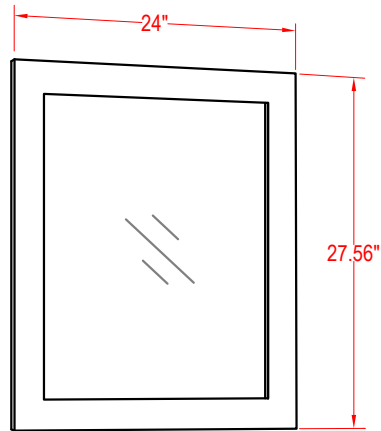

Bathroom Cabinet

Unit

inch

Mirror: 24"x27.56" inch

Cabinet: 63"x22"x35.8" inch

Handle: 6.9" inch

(PLAN)

(BACK)