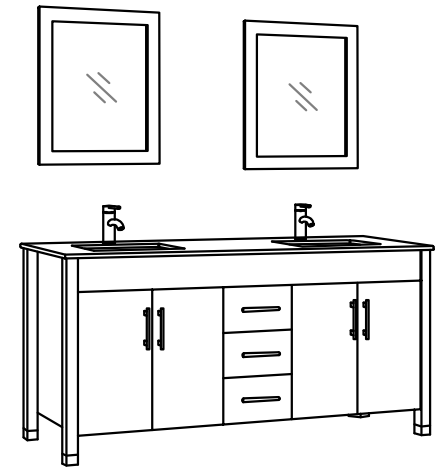

Bathroom Cabinet

Unit

inch

Mirror: 24"x27.56" inch

Cabinet: 63"x22"x35.8" inch

Handle: 6.9" inch

(PLAN)

(BACK)