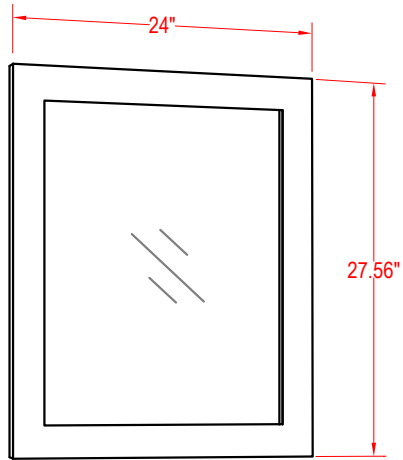

Bathroom Cabinet

Unit

inch

Mirror: 24"x27.56" inch

Cabinet: 63"x22"x35.8" inch

Handle: 6.9" inch

(PLAN)

(BACK)