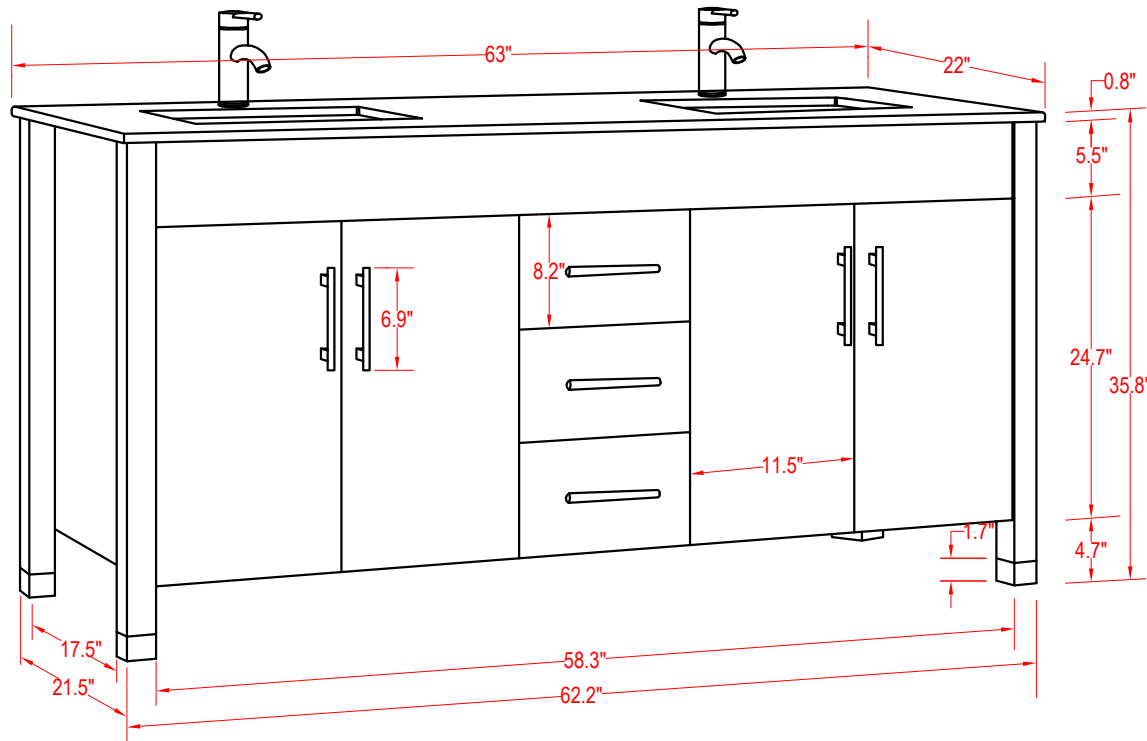

Bathroom Cabinet

Unit

inch

Mirror: 24"x27.56" inch

Cabinet: 63"x22"x35.8" inch

Handle: 6.9" inch

(PLAN)

(BACK)