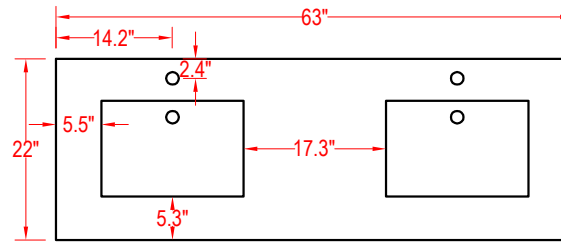

Bathroom Cabinet

Unit

inch

Mirror: 24"x27.56" inch

Cabinet: 63"x22"x35.8" inch

Handle: 6.9" inch

(PLAN)

(BACK)