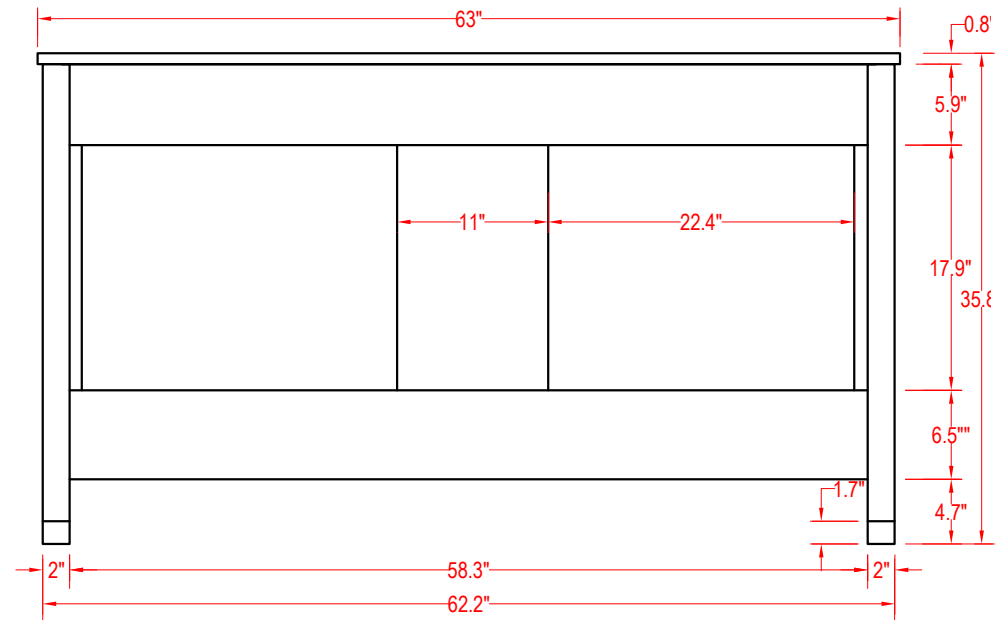

Bathroom Cabinet

Unit

inch

Mirror: 24"x27.56" inch

Cabinet: 63"x22"x35.8" inch

Handle: 6.9" inch

(PLAN)

(BACK)