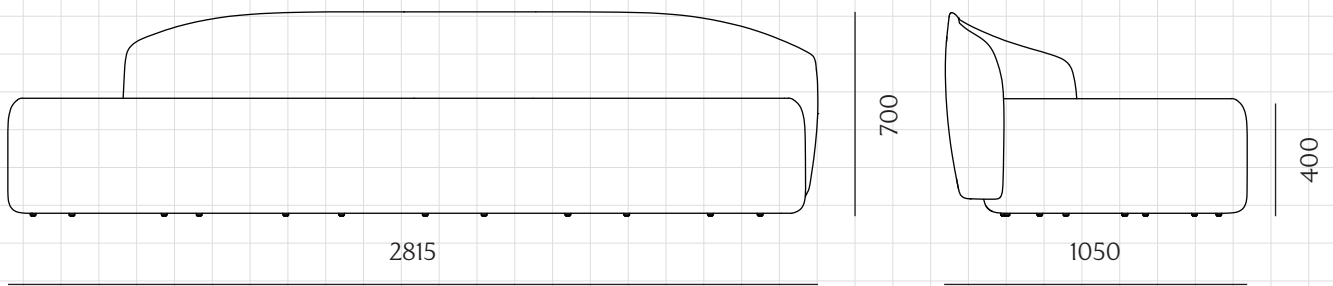

Taylor Sofa Half Back Left

**CODE**  
**DIMENSIONS**

TA-S423-L  
W2815 x D1050 x H700mm  
Seating height: 400mm

**NET WEIGHT**  
**ENVIRONMENT**  
**MATERIALS**

75.0 kg  
Indoor  
Solid wood plywood frame, upholstery  
\*Please refer to website or contact your local representative for complete material swatches.

**SHIPPING**

<b>Package</b>	Assembled		
<b>Package Qty</b>	1 pcs/box		
<b>Packaging</b>	<b>Measurement (mm)</b>	<b>Volume (cbm)</b>	<b>Gross Weight (kg)</b>
<b>FCL</b>	W2935 x D1065 x H805	2.52	92.48
<b>LCL/AIR</b>	W2975 x D1105 x H895	2.94	130.68