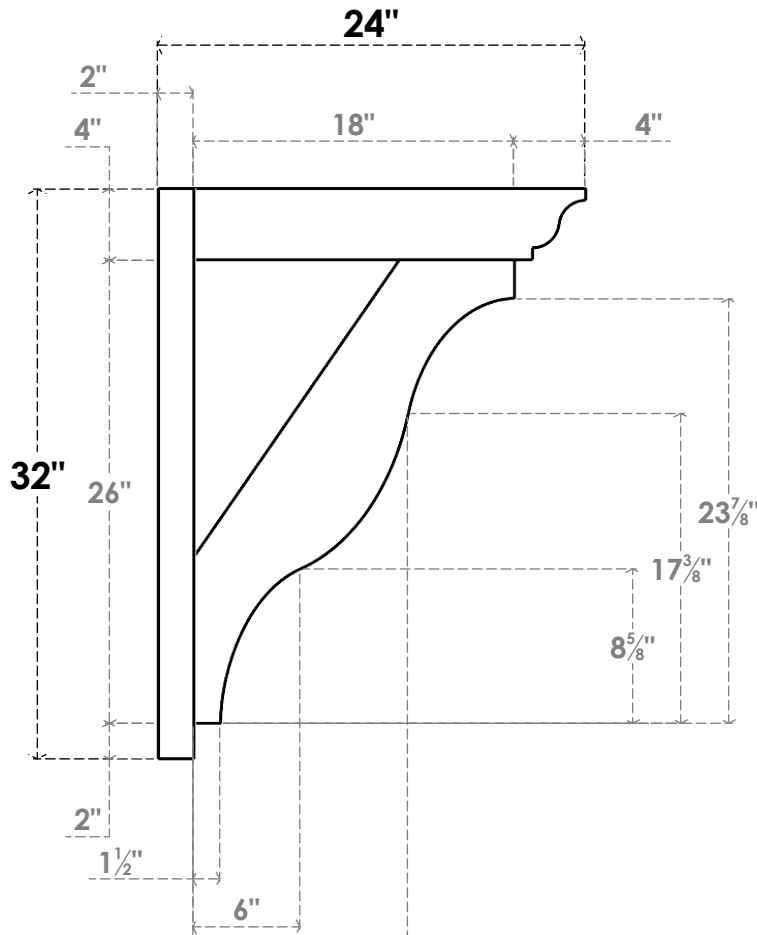

ITEM NUMBER: OUTUROC040X060X24000X32000X040X020X040FST04RCPR

4"W TOP X 6"W BACK X 24"D X 32"H X 4"T TOP X 2"T BACK TIMBERTHANE ROUGH CEDAR FUNSTON FAUX WOOD OPEN OUTLOOKER, TRADITIONAL TOP AND BLOCK BACK, 4"W CLOSED BRACE, PRIMED TAN

SIDE PROFILE

FRONT PROFILE

ISOMETRIC

EKENA MILLWORK
2300 WEST MAIN ST.
CLARKSVILLE, TX 75426
TOLL FREE: 866-607-0453
WWW.EKENAMILLWORK.COM

NOTES

1. INSTALLATION TO BE COMPLETED IN ACCORDANCE WITH MANUFACTURER'S SPECIFICATIONS.
2. DRAWING MAY NOT BE TO SCALE
3. THIS DRAWING IS INTENDED FOR DESIGN AND PLANNING PURPOSES ONLY.
4. ALL INFORMATION CONTAINED HEREIN WAS CURRENT AT THE TIME OF DEVELOPMENT BUT MUST BE REVIEWED AND APPROVED BY THE PRODUCT MANUFACTURER TO BE CONSIDERED ACCURATE.
5. TIMBERTHANE ARCHITECTURAL PRODUCTS ARE MADE FROM HIGH DENSITY URETHANE AND COME FACTORY PRIMED