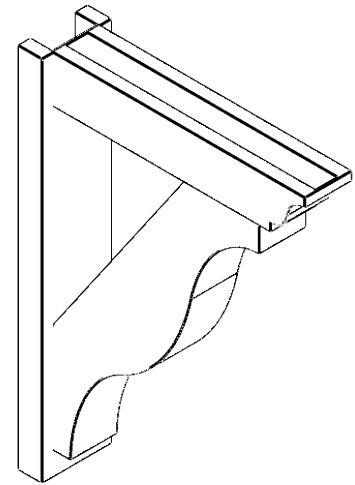

ITEM NUMBER: OUTUROC040X060X24000X32000X040X020X040FST04RCPR

4"W TOP X 6"W BACK X 24"D X 32"H X 4"T TOP X 2"T BACK TIMBERTHANE ROUGH CEDAR FUNSTON FAUX WOOD OPEN OUTLOOKER, TRADITIONAL TOP AND BLOCK BACK, 4"W CLOSED BRACE, PRIMED TAN

SIDE PROFILE

FRONT PROFILE

ISOMETRIC

EKENA MILLWORK
2300 WEST MAIN ST.
CLARKSVILLE, TX 75426
TOLL FREE: 866-607-0453
WWW.EKENAMILLWORK.COM

NOTES

1. INSTALLATION TO BE COMPLETED IN ACCORDANCE WITH MANUFACTURER'S SPECIFICATIONS.
2. DRAWING MAY NOT BE TO SCALE
3. THIS DRAWING IS INTENDED FOR DESIGN AND PLANNING PURPOSES ONLY.
4. ALL INFORMATION CONTAINED HEREIN WAS CURRENT AT THE TIME OF DEVELOPMENT BUT MUST BE REVIEWED AND APPROVED BY THE PRODUCT MANUFACTURER TO BE CONSIDERED ACCURATE.
5. TIMBERTHANE ARCHITECTURAL PRODUCTS ARE MADE FROM HIGH DENSITY URETHANE AND COME FACTORY PRIMED