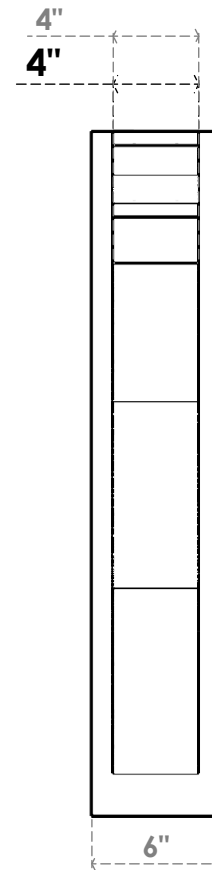

ITEM NUMBER: OUTUROC040X060X24000X32000X040X020X040FST04RCPR

4"W TOP X 6"W BACK X 24"D X 32"H X 4"T TOP X 2"T BACK TIMBERTHANE ROUGH CEDAR FUNSTON FAUX WOOD OPEN OUTLOOKER, TRADITIONAL TOP AND BLOCK BACK, 4"W CLOSED BRACE, PRIMED TAN

SIDE PROFILE

FRONT PROFILE

ISOMETRIC

EKENA MILLWORK
2300 WEST MAIN ST.
CLARKSVILLE, TX 75426
TOLL FREE: 866-607-0453
WWW.EKENAMILLWORK.COM

NOTES

1. INSTALLATION TO BE COMPLETED IN ACCORDANCE WITH MANUFACTURER'S SPECIFICATIONS.
2. DRAWING MAY NOT BE TO SCALE
3. THIS DRAWING IS INTENDED FOR DESIGN AND PLANNING PURPOSES ONLY.
4. ALL INFORMATION CONTAINED HEREIN WAS CURRENT AT THE TIME OF DEVELOPMENT BUT MUST BE REVIEWED AND APPROVED BY THE PRODUCT MANUFACTURER TO BE CONSIDERED ACCURATE.
5. TIMBERTHANE ARCHITECTURAL PRODUCTS ARE MADE FROM HIGH DENSITY URETHANE AND COME FACTORY PRIMED