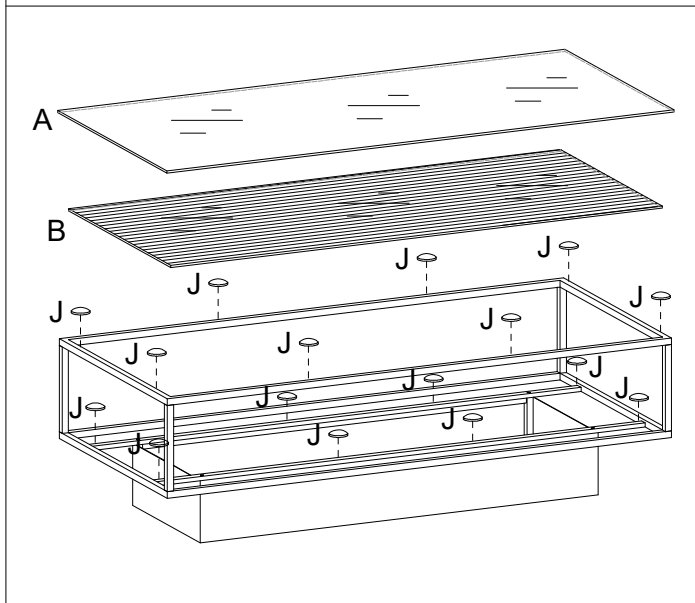

Art No	Description
88888-999	SP - Maglehem Sofa Table - Screw set
88888-1000	SP - Maglehem Sofa Table - Plastic Feet
88888-1001	SP - Maglehem Sofa Table - Glass top (top Shelf)
88888-1002	SP - Maglehem Sofa Table - Glass top (Bottom Shelf)

A		1	88888-1001
B		1	88888-1002
C		1	
D		1	
E		1	
F		4	
G		4	88888-999
H		4	88888-999
I		4	88888-999
J		16	88888-999
K		1	88888-999