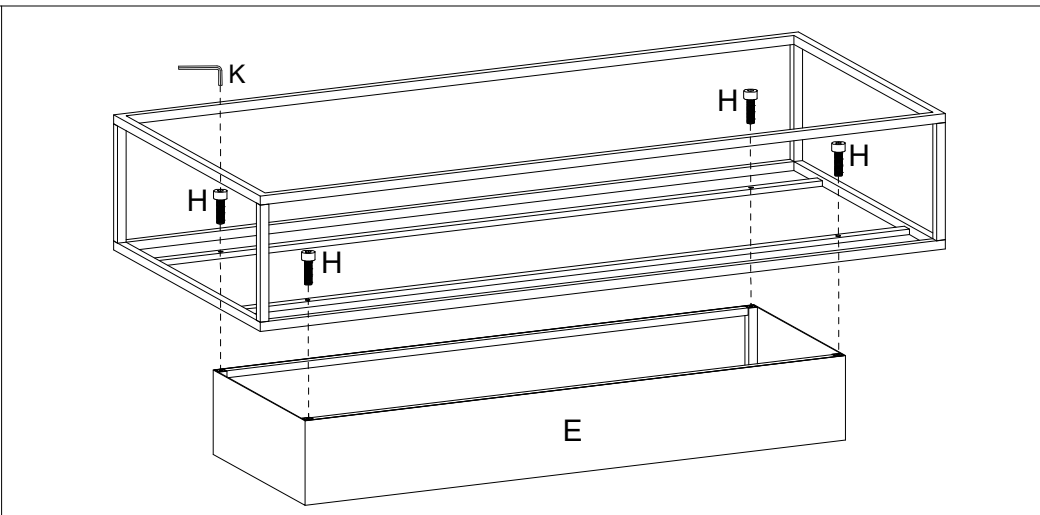

Art No	Description
88888-999	SP - Maglehem Sofa Table - Screw set
88888-1000	SP - Maglehem Sofa Table - Plastic Feet
88888-1001	SP - Maglehem Sofa Table - Glass top (top Shelf)
88888-1002	SP - Maglehem Sofa Table - Glass top (Bottom Shelf)