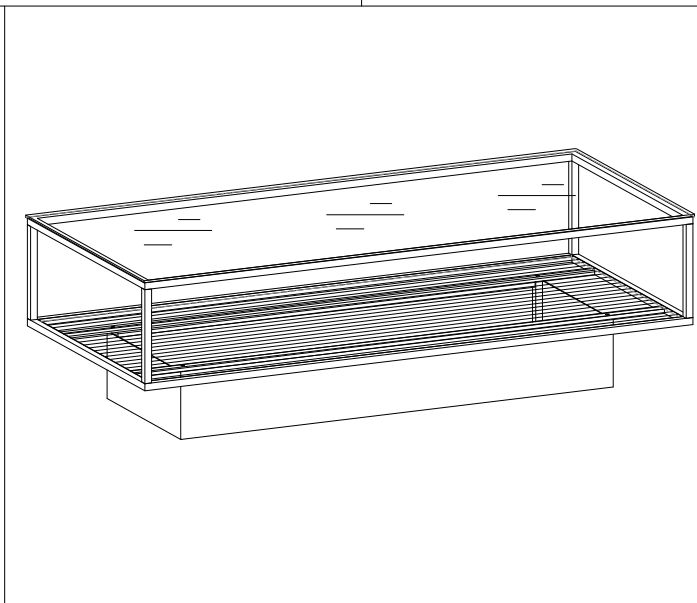

Art No	Description
88888-999	SP - Maglehem Sofa Table - Screw set
88888-1000	SP - Maglehem Sofa Table - Plastic Feet
88888-1001	SP - Maglehem Sofa Table - Glass top (top Shelf)
88888-1002	SP - Maglehem Sofa Table - Glass top (Bottom Shelf)

A		1	88888-1001
B		1	88888-1002
C		1	
D		1	
E		1	
F		4	
G		4	88888-999
H		4	88888-999
I		4	88888-999
J		16	88888-999
K		1	88888-999