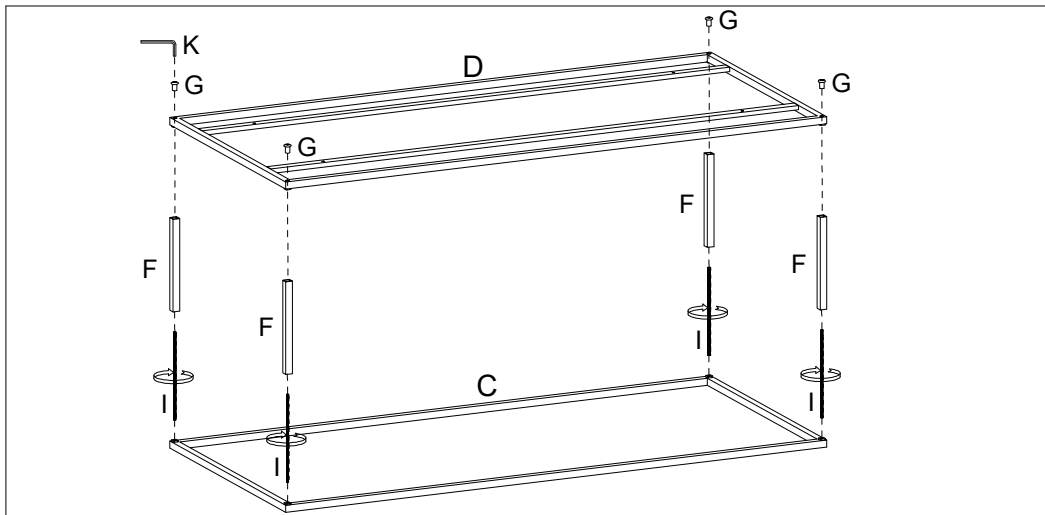

Art No	Description
88888-999	SP - Maglehem Sofa Table - Screw set
88888-1000	SP - Maglehem Sofa Table - Plastic Feet
88888-1001	SP - Maglehem Sofa Table - Glass top (top Shelf)
88888-1002	SP - Maglehem Sofa Table - Glass top (Bottom Shelf)