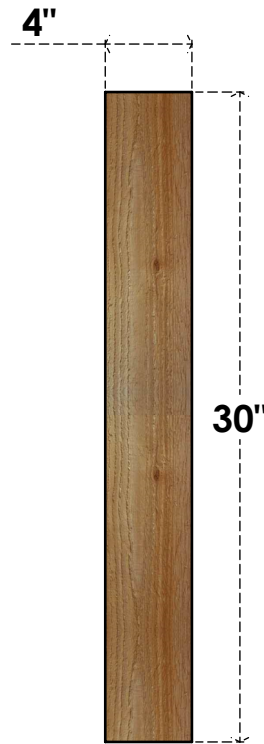

BRC04X22X30TRA00RWR

4"W X 22"D X 30"H TRADITIONAL ROUGH SAWN BRACE, WESTERN RED CEDAR

SIDE

FRONT

EKENA MILLWORK
 2300 WEST MAIN ST.
 CLARKSVILLE, TX 75426
 TOLL FREE: 866-607-0453
 WWW.EKENAMILLWORK.COM

NOTES

1. INSTALLATION TO BE COMPLETED IN ACCORDANCE WITH MANUFACTURER'S SPECIFICATIONS.
2. DRAWING MAY NOT BE TO SCALE
3. THIS DRAWING IS INTENDED FOR DESIGN AND PLANNING PURPOSES ONLY.
4. ALL INFORMATION CONTAINED HEREIN WAS CURRENT AT THE TIME OF DEVELOPMENT BUT MUST BE REVIEWED AND APPROVED BY THE PRODUCT MANUFACTURER TO BE CONSIDERED ACCURATE.
5. PRODUCTS ARE NOT KILN DRIED. THIS ITEM IS UNIQUE AND WILL CONTAIN THE NATURAL VARIATIONS THAT THE WOOD SPECIES OFFERS. THIS MAY RESULT IN VARIATIONS UP TO 1/4"