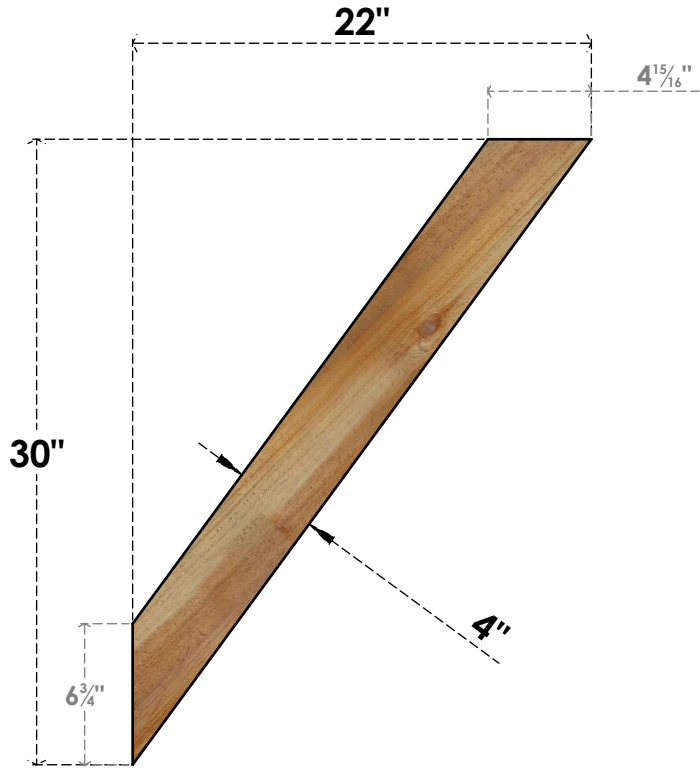

BRC04X22X30TRA00RWR

4"W X 22"D X 30"H TRADITIONAL ROUGH SAWN BRACE, WESTERN RED CEDAR

SIDE

FRONT

EKENA MILLWORK
 2300 WEST MAIN ST.
 CLARKSVILLE, TX 75426
 TOLL FREE: 866-607-0453
 WWW.EKENAMILLWORK.COM

NOTES