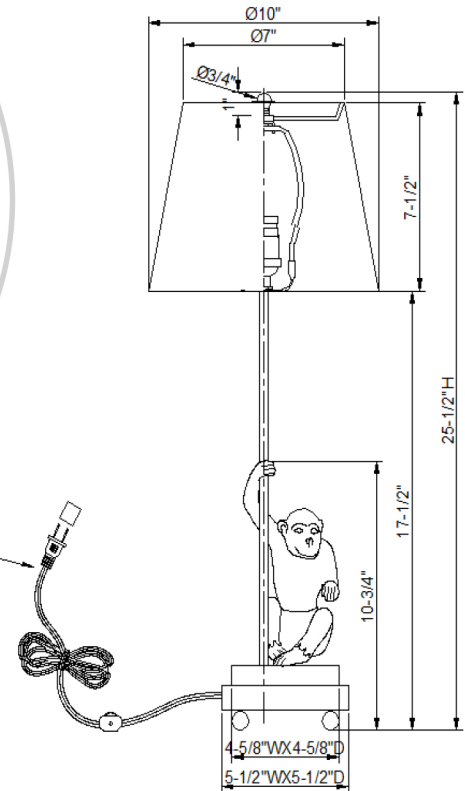

Jamica Accent Lamp Set/2

Item#:LPAM-468-01

Height:25-1/2"

Width:10"

Base:5-1/2"Square

Finial:3/4"Dia*1"H

Finish:Gold Leaf

Shade Details:7"*10"*7-1/2"

Socket:E26 Knobs Socket 2-WAY

Wattage:40W

6' Silver Cord
From Plug To
Base

All Port 68 designs are copyrighted. All rights reserved