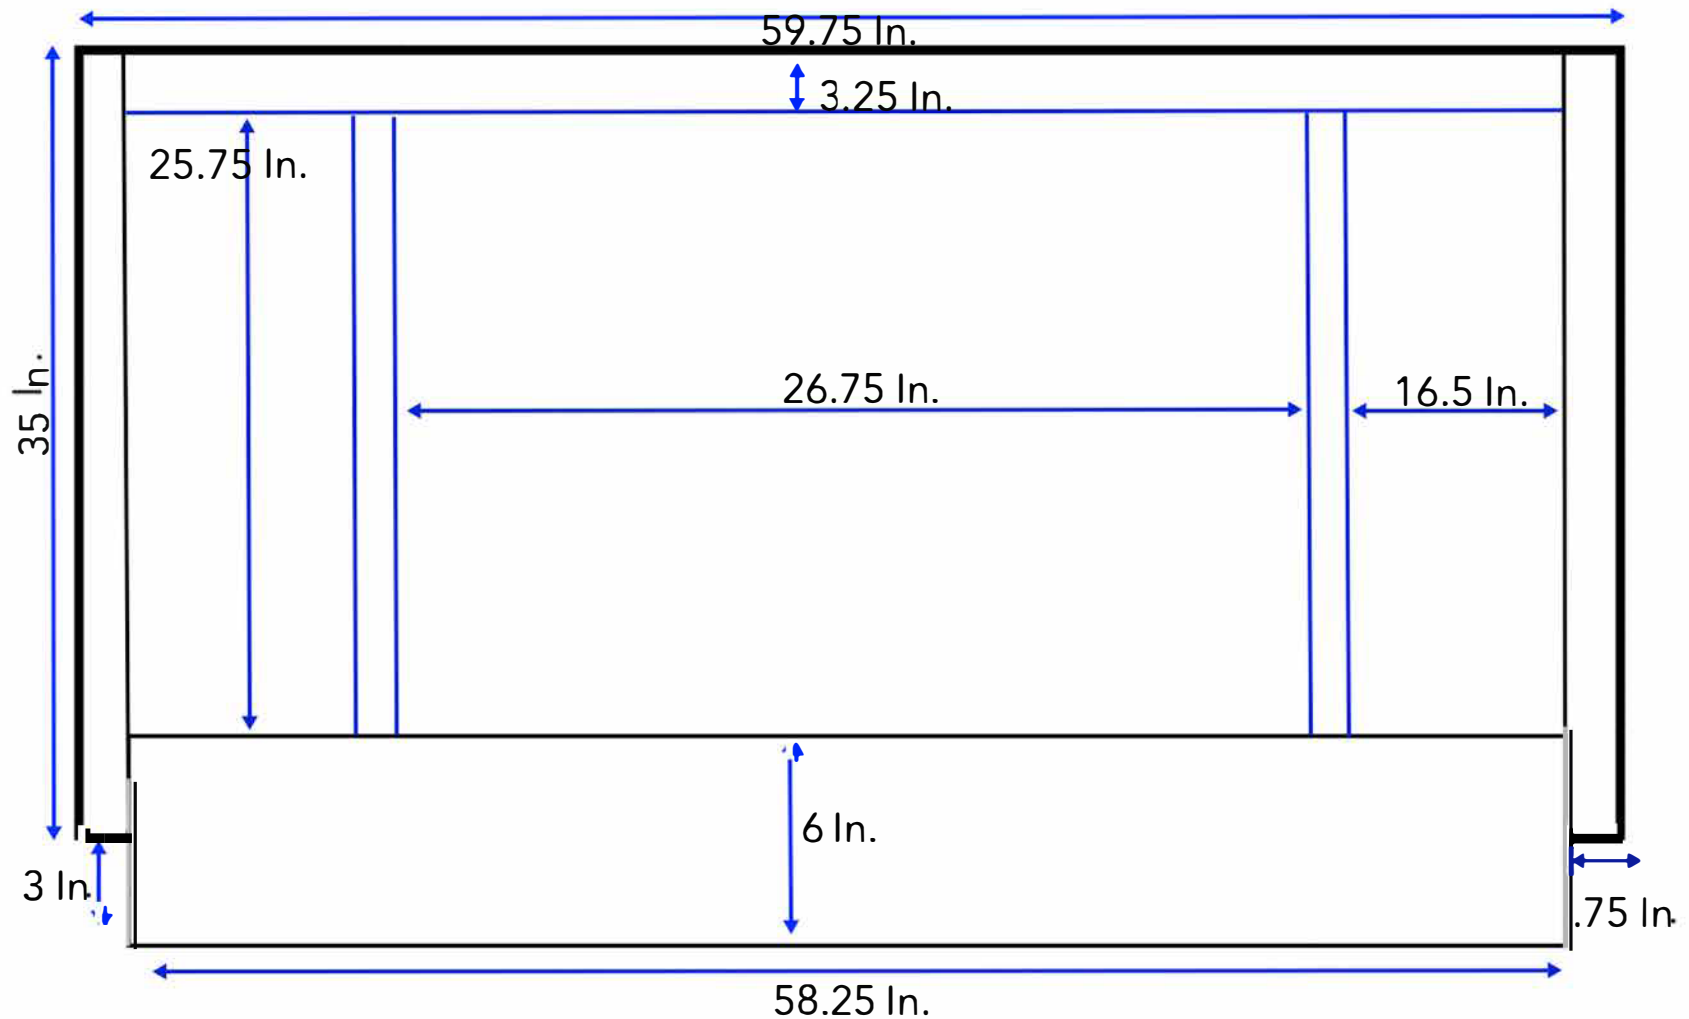

60-inch Vanity

(Back View)

All measurements are approximate and rounded to the nearest quarter inch.
Please allow for a slight margin of error.