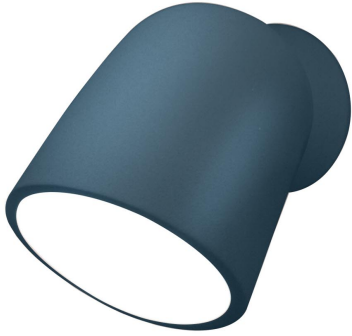

## Ceramic Splash Wall Sconce (Outdoor)

### SOLID PAINT COLORS (GROUP 1):

Midnight Sky (MID)

### Description :

Ceramic Splash Outdoor Wall Sconce

### Primary Shade Material :

[Ceramic](#)