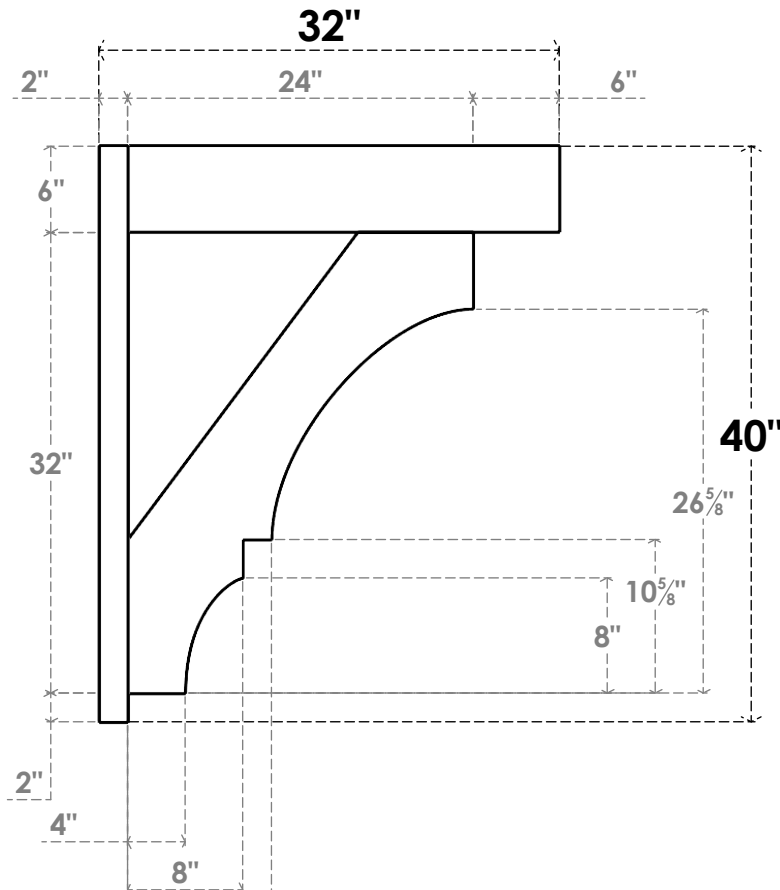

ITEM NUMBER: OUTUROC060X080X32000X40000X060X020X060BOA44RCPR

6"W TOP X 8"W BACK X 32"D X 40"H X 6"T TOP X 2"T BACK TIMBERTHANE ROUGH CEDAR BALBOA FAUX WOOD OPEN OUTLOOKER, BLOCK TOP AND BACK, 6"W CLOSED BRACE, PRIMED TAN

SIDE PROFILE

FRONT PROFILE

ISOMETRIC

EKENA MILLWORK
2300 WEST MAIN ST.
CLARKSVILLE, TX 75426
TOLL FREE: 866-607-0453
WWW.EKENAMILLWORK.COM

NOTES

1. INSTALLATION TO BE COMPLETED IN ACCORDANCE WITH MANUFACTURER'S SPECIFICATIONS.
2. DRAWING MAY NOT BE TO SCALE
3. THIS DRAWING IS INTENDED FOR DESIGN AND PLANNING PURPOSES ONLY.
4. ALL INFORMATION CONTAINED HEREIN WAS CURRENT AT THE TIME OF DEVELOPMENT BUT MUST BE REVIEWED AND APPROVED BY THE PRODUCT MANUFACTURER TO BE CONSIDERED ACCURATE.
5. TIMBERTHANE ARCHITECTURAL PRODUCTS ARE MADE FROM HIGH DENSITY URETHANE AND COME FACTORY PRIMED