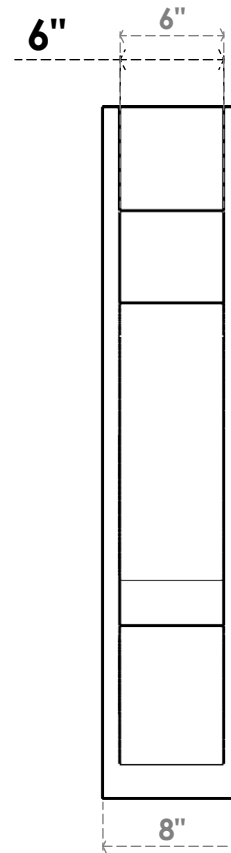

ITEM NUMBER: OUTUROC060X080X32000X40000X060X020X060BOA44RCPR

6"W TOP X 8"W BACK X 32"D X 40"H X 6"T TOP X 2"T BACK TIMBERTHANE ROUGH CEDAR BALBOA FAUX WOOD OPEN OUTLOOKER, BLOCK TOP AND BACK, 6"W CLOSED BRACE, PRIMED TAN

SIDE PROFILE

FRONT PROFILE

ISOMETRIC

EKENA MILLWORK
2300 WEST MAIN ST.
CLARKSVILLE, TX 75426
TOLL FREE: 866-607-0453
WWW.EKENAMILLWORK.COM

NOTES

1. INSTALLATION TO BE COMPLETED IN ACCORDANCE WITH MANUFACTURER'S SPECIFICATIONS.
2. DRAWING MAY NOT BE TO SCALE
3. THIS DRAWING IS INTENDED FOR DESIGN AND PLANNING PURPOSES ONLY.
4. ALL INFORMATION CONTAINED HEREIN WAS CURRENT AT THE TIME OF DEVELOPMENT BUT MUST BE REVIEWED AND APPROVED BY THE PRODUCT MANUFACTURER TO BE CONSIDERED ACCURATE.
5. TIMBERTHANE ARCHITECTURAL PRODUCTS ARE MADE FROM HIGH DENSITY URETHANE AND COME FACTORY PRIMED