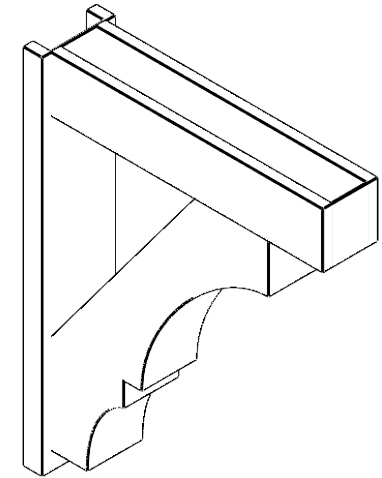

ITEM NUMBER: OUTUROC060X080X32000X40000X060X020X060BOA44RCPR

6"W TOP X 8"W BACK X 32"D X 40"H X 6"T TOP X 2"T BACK TIMBERTHANE ROUGH CEDAR BALBOA FAUX WOOD OPEN OUTLOOKER, BLOCK TOP AND BACK, 6"W CLOSED BRACE, PRIMED TAN

SIDE PROFILE

FRONT PROFILE

ISOMETRIC

EKENA MILLWORK
2300 WEST MAIN ST.
CLARKSVILLE, TX 75426
TOLL FREE: 866-607-0453
WWW.EKENAMILLWORK.COM

NOTES

1. INSTALLATION TO BE COMPLETED IN ACCORDANCE WITH MANUFACTURER'S SPECIFICATIONS.
2. DRAWING MAY NOT BE TO SCALE
3. THIS DRAWING IS INTENDED FOR DESIGN AND PLANNING PURPOSES ONLY.
4. ALL INFORMATION CONTAINED HEREIN WAS CURRENT AT THE TIME OF DEVELOPMENT BUT MUST BE REVIEWED AND APPROVED BY THE PRODUCT MANUFACTURER TO BE CONSIDERED ACCURATE.
5. TIMBERTHANE ARCHITECTURAL PRODUCTS ARE MADE FROM HIGH DENSITY URETHANE AND COME FACTORY PRIMED