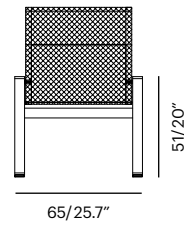

Cushions For Skin Lounger Foam Insert Contain recycled foam Available in 4 fabrics groups	SK Seat Pad COM: 0.80 sqm	skl-p	Fabric G1	80,00
			Fabric G2	108,00
			Fabric G3	112,00
			Fabric G4	124,00
			Fabric G5	212,00
	SK Head Pad COM: 0.35 sqm	skl-hp	Fabric G1	63,00
			Fabric G2	74,00
			Fabric G3	78,00
			Fabric G4	87,00
			Fabric G5	145,00