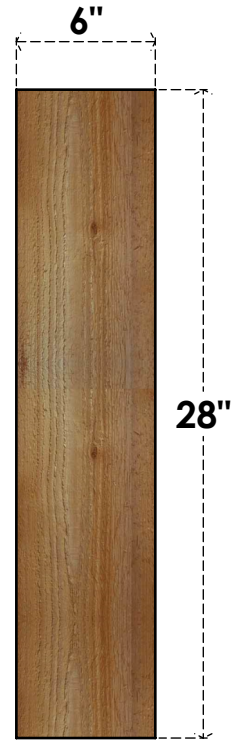

BRC06X24X28TRA00RWR

6"W X 24"D X 28"H TRADITIONAL ROUGH SAWN BRACE, WESTERN RED CEDAR

SIDE

FRONT

EKENA MILLWORK
 2300 WEST MAIN ST.
 CLARKSVILLE, TX 75426
 TOLL FREE: 866-607-0453
 WWW.EKENAMILLWORK.COM

NOTES

1. INSTALLATION TO BE COMPLETED IN ACCORDANCE WITH MANUFACTURER'S SPECIFICATIONS.
2. DRAWING MAY NOT BE TO SCALE
3. THIS DRAWING IS INTENDED FOR DESIGN AND PLANNING PURPOSES ONLY.
4. ALL INFORMATION CONTAINED HEREIN WAS CURRENT AT THE TIME OF DEVELOPMENT BUT MUST BE REVIEWED AND APPROVED BY THE PRODUCT MANUFACTURER TO BE CONSIDERED ACCURATE.
5. PRODUCTS ARE NOT KILN DRIED. THIS ITEM IS UNIQUE AND WILL CONTAIN THE NATURAL VARIATIONS THAT THE WOOD SPECIES OFFERS. THIS MAY RESULT IN VARIATIONS UP TO 1/4"