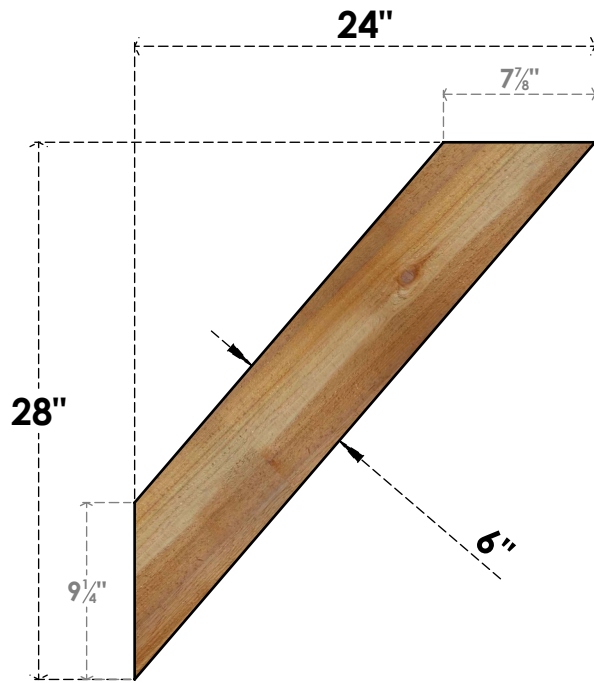

BRC06X24X28TRA00RWR

6"W X 24"D X 28"H TRADITIONAL ROUGH SAWN BRACE, WESTERN RED CEDAR

SIDE

FRONT

EKENA MILLWORK
 2300 WEST MAIN ST.
 CLARKSVILLE, TX 75426
 TOLL FREE: 866-607-0453
 WWW.EKENAMILLWORK.COM

NOTES