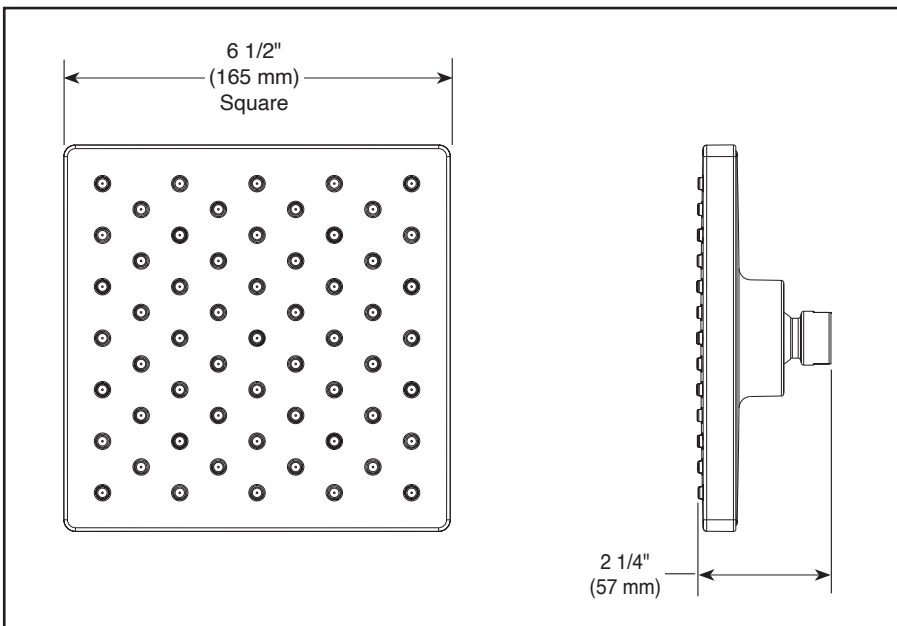

WARRANTY

- Parts and Finish - Lifetime limited warranty; or for commercial purchasers, 10 years for multi-family residential (apartments and condominiums) and 5 years for all other commercial uses, in each case from the date the product is received by the original purchaser or their authorized representative (installation contractor, etc.).
- Please go to www.deltafaucet.com for the complete details of our limited warranty.