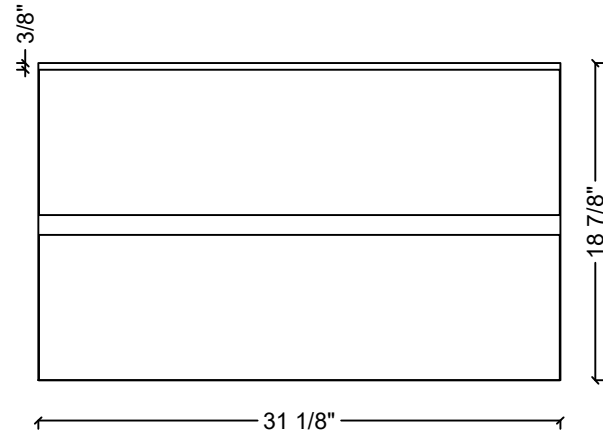

32" VANITY

32" VANITY

FRONT VIEW

SIDE SECTION

TOP VIEW