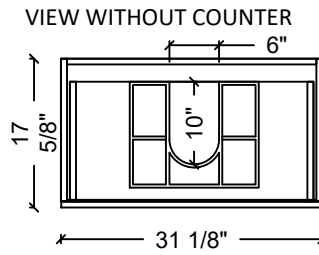

32" VANITY

32" VANITY

FRONT VIEW

SIDE SECTION

TOP VIEW