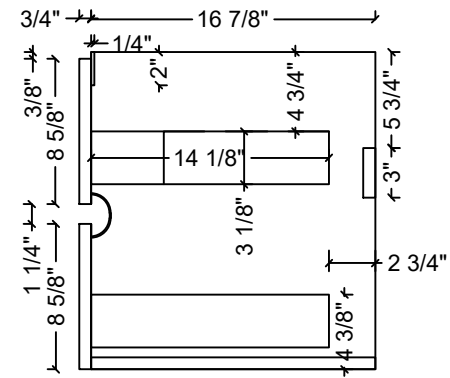

32" VANITY

32" VANITY

FRONT VIEW

SIDE SECTION

TOP VIEW