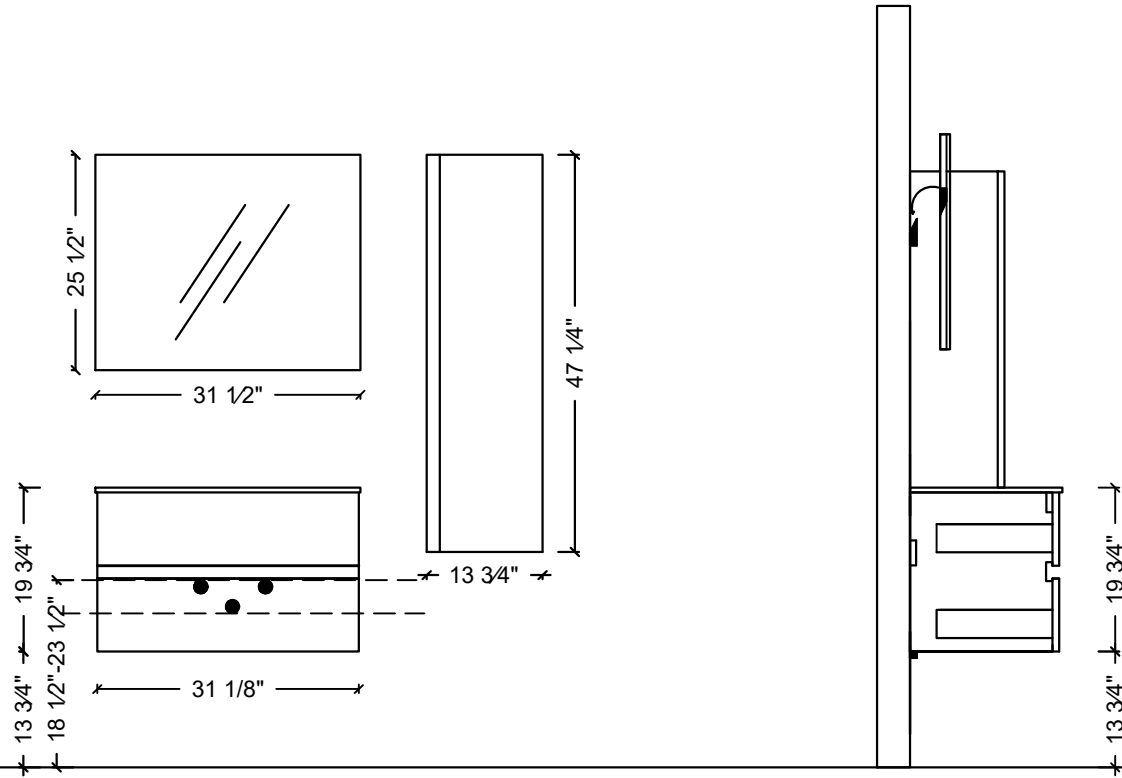

32" VANITY

32" VANITY

FRONT VIEW

SIDE SECTION

TOP VIEW