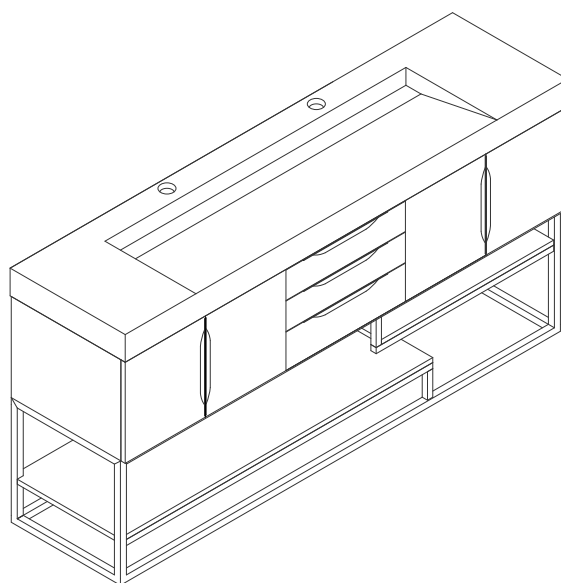

72" VANITY

Sink sold separately

Wall Mount Vanity

Wall Mount Dimensions

Width: 72-3/8"
Depth: 18-3/4"
Height: 14-3/8"
Rough-In Height: 24-3/8"

Single Faucet Top -Not Shown

Vanity with Base

Dimensions with Base

Width: 72-3/8"
Depth: 18-3/4"
Height: 32-1/8"
Rough-In Height: 24-3/8"

Features and Materials

Solids: Yellow Poplar

Metal Base Material: 304 Stainless Steel

Metal Base/Hardware Finish: Brushed Nickel / Matte Black / Radiant Gold

Adjustable Levelers

Number of Drawers: Three, Full Extension, Soft Close Glides Aluminum Laminate Drawer Liners

USB/Power Component: YES (ETL5011080)

Cord Length: 6'6"

Bamboo Storage Tray: YES

Drawer Box Material and Construction: 12mm Plywood / English Dovetail Joinery

Number of Basins: One, Integrated Sinktop

Sinktop Included: NO, Sold Separately (CS-S378S-GW)

Basin Overflow: NO

Faucet Type: Single Hole Fits

Drain Hole Size: 1-3/4"

Assembly Required: YES

Assembly Type: Pulls require installation (ships in a separate carton)