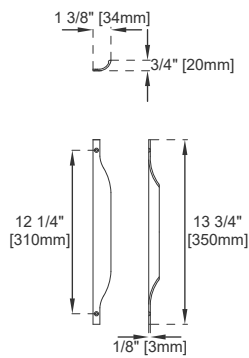

Width: 72-3/8"
Depth: 18-3/4"
Height: 32-1/8"
Rough-In Height: 24-3/8"

Features and Materials

Solids: Yellow Poplar

Metal Base Material: 304 Stainless Steel

Metal Base/Hardware Finish: Brushed Nickel / Matte Black / Radiant Gold

Number of Basins: One, Integrated Sinktop

Sinktop Included: NO, Sold Separately (CS-S378S-GW)

Basin Overflow: NO

Faucet Type: Single Hole Fits

Drain Hole Size: 1-3/4"

Assembly Required: YES

Assembly Type: Pulls require installation (ships in a separate carton)

Assembly Type: Optional base requires assembly to the vanity

Assembly Type: Shelves for the base (ships in a separate carton)

72" VANITY

Top View

Front View

Knob

Bamboo Drawer Organizer

All dimensions are nominal
Diagrams are of cabinet and base only-Optional integrated sinktops are not shown

72" VANITY

Side View 2

Side View 1

Back View

All dimensions are nominal
 Diagrams are of cabinet and base only-Optional integrated sinktops are not shown