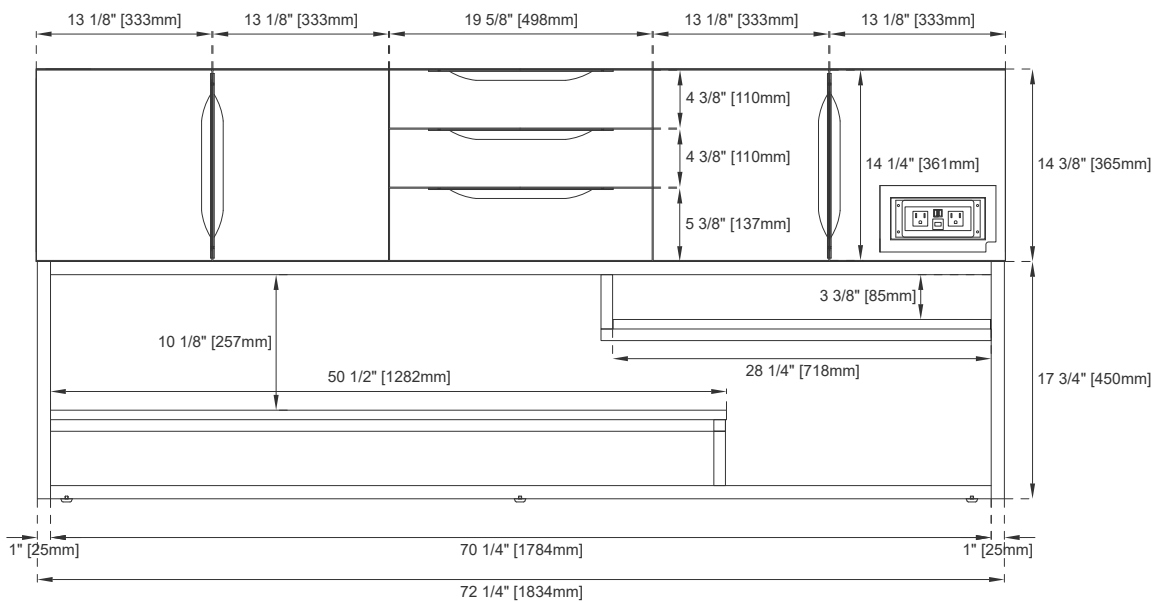

Width: 72-3/8"
Depth: 18-3/4"
Height: 32-1/8"
Rough-In Height: 24-3/8"

Features and Materials

Solids: Yellow Poplar

Metal Base Material: 304 Stainless Steel

Metal Base/Hardware Finish: Brushed Nickel / Matte Black / Radiant Gold

Number of Basins: One, Integrated Sinktop

Sinktop Included: NO, Sold Separately (CS-S378S-GW)

Basin Overflow: NO

Faucet Type: Single Hole Fits

Drain Hole Size: 1-3/4"

Assembly Required: YES

Assembly Type: Pulls require installation (ships in a separate carton)

Assembly Type: Optional base requires assembly to the vanity

Assembly Type: Shelves for the base (ships in a separate carton)

72" VANITY

Top View

Front View

Knob

Bamboo Drawer Organizer

All dimensions are nominal
Diagrams are of cabinet and base only-Optional integrated sinktops are not shown

72" VANITY

Side View 2

Side View 1

Back View

All dimensions are nominal
 Diagrams are of cabinet and base only-Optional integrated sinktops are not shown