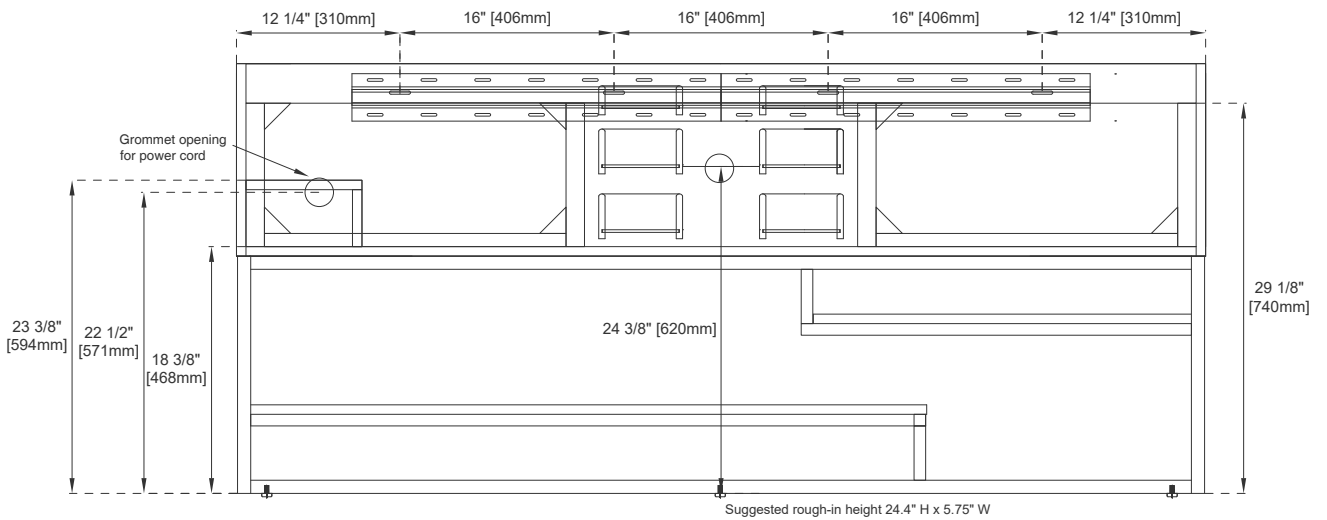

Width: 72-3/8"
Depth: 18-3/4"
Height: 32-1/8"
Rough-In Height: 24-3/8"

Features and Materials

Solids: Yellow Poplar

Metal Base Material: 304 Stainless Steel

Metal Base/Hardware Finish: Brushed Nickel / Matte Black / Radiant Gold

Number of Basins: One, Integrated Sinktop

Sinktop Included: NO, Sold Separately (CS-S378S-GW)

Basin Overflow: NO

Faucet Type: Single Hole Fits

Drain Hole Size: 1-3/4"

Assembly Required: YES

Assembly Type: Pulls require installation (ships in a separate carton)

Assembly Type: Optional base requires assembly to the vanity

Assembly Type: Shelves for the base (ships in a separate carton)

72" VANITY

Top View

Front View

Knob

Bamboo Drawer Organizer

All dimensions are nominal
Diagrams are of cabinet and base only-Optional integrated sinktops are not shown

72" VANITY

Side View 2

Side View 1

Back View

All dimensions are nominal
 Diagrams are of cabinet and base only-Optional integrated sinktops are not shown