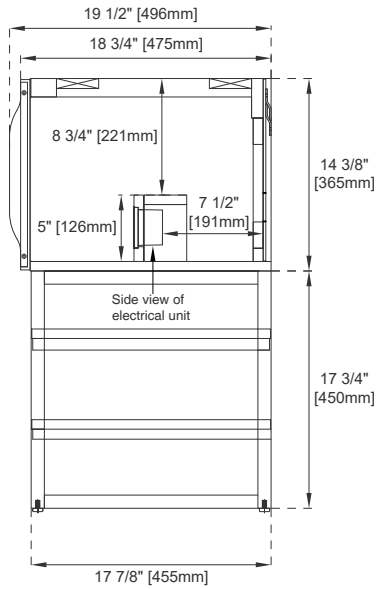

72" VANITY

Sink sold separately

Wall Mount Vanity

Wall Mount Dimensions

Width: 72-3/8"
Depth: 18-3/4"
Height: 14-3/8"
Rough-In Height: 24-3/8"

Single Faucet Top -Not Shown

Vanity with Base

Dimensions with Base

Width: 72-3/8"
Depth: 18-3/4"
Height: 32-1/8"
Rough-In Height: 24-3/8"

Features and Materials

Solids: Yellow Poplar

Metal Base Material: 304 Stainless Steel

Metal Base/Hardware Finish: Brushed Nickel / Matte Black / Radiant Gold

Assembly Type: Optional base requires assembly to the vanity

Assembly Type: Shelves for the base (ships in a separate carton)

72" VANITY

Top View

Front View

Knob

Bamboo Drawer Organizer

All dimensions are nominal
Diagrams are of cabinet and base only-Optional integrated sinktops are not shown

72" VANITY

Side View 2

Side View 1

Back View

All dimensions are nominal
 Diagrams are of cabinet and base only-Optional integrated sinktops are not shown