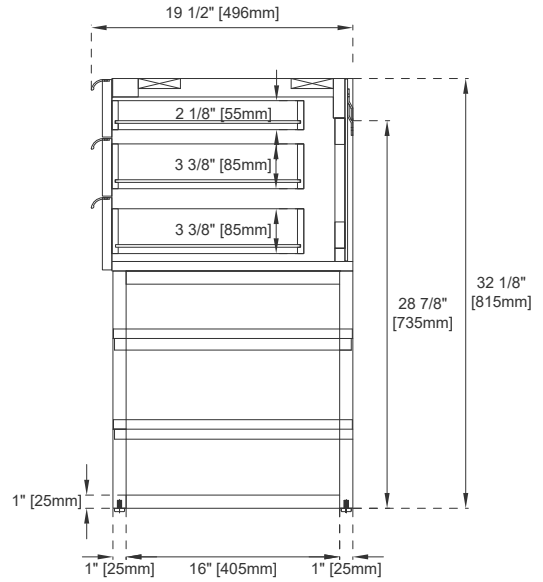

Width: 72-3/8"
Depth: 18-3/4"
Height: 32-1/8"
Rough-In Height: 24-3/8"

Features and Materials

Solids: Yellow Poplar

Metal Base Material: 304 Stainless Steel

Metal Base/Hardware Finish: Brushed Nickel / Matte Black / Radiant Gold

Number of Basins: One, Integrated Sinktop

Sinktop Included: NO, Sold Separately (CS-S378S-GW)

Basin Overflow: NO

Faucet Type: Single Hole Fits

Drain Hole Size: 1-3/4"

Assembly Required: YES

Assembly Type: Pulls require installation (ships in a separate carton)

Assembly Type: Optional base requires assembly to the vanity

Assembly Type: Shelves for the base (ships in a separate carton)

72" VANITY

Top View

Front View

Knob

Bamboo Drawer Organizer

All dimensions are nominal
Diagrams are of cabinet and base only-Optional integrated sinktops are not shown

72" VANITY

Side View 2

Side View 1

Back View

All dimensions are nominal
 Diagrams are of cabinet and base only-Optional integrated sinktops are not shown