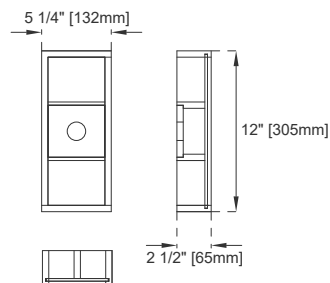

72" VANITY

Sink sold separately

Wall Mount Vanity

Wall Mount Dimensions

Width: 72-3/8"
Depth: 18-3/4"
Height: 14-3/8"
Rough-In Height: 24-3/8"

Single Faucet Top -Not Shown

Vanity with Base

Dimensions with Base

Width: 72-3/8"
Depth: 18-3/4"
Height: 32-1/8"
Rough-In Height: 24-3/8"

Features and Materials

Solids: Yellow Poplar

Metal Base Material: 304 Stainless Steel

Metal Base/Hardware Finish: Brushed Nickel / Matte Black / Radiant Gold

Assembly Type: Optional base requires assembly to the vanity

Assembly Type: Shelves for the base (ships in a separate carton)

72" VANITY

Top View

Front View

Knob

Bamboo Drawer Organizer

All dimensions are nominal
Diagrams are of cabinet and base only-Optional integrated sinktops are not shown

72" VANITY

Side View 2

Side View 1

Back View

All dimensions are nominal
 Diagrams are of cabinet and base only-Optional integrated sinktops are not shown