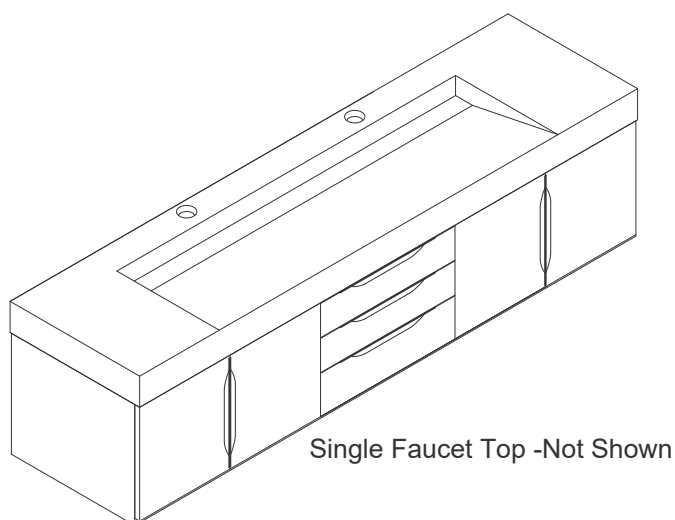

72" VANITY

Sink sold separately

Wall Mount Vanity

Wall Mount Dimensions

Width: 72-3/8"
Depth: 18-3/4"
Height: 14-3/8"
Rough-In Height: 24-3/8"

Single Faucet Top -Not Shown

Vanity with Base

Dimensions with Base

Width: 72-3/8"
Depth: 18-3/4"
Height: 32-1/8"
Rough-In Height: 24-3/8"

Features and Materials

Solids: Yellow Poplar

Metal Base Material: 304 Stainless Steel

Metal Base/Hardware Finish: Brushed Nickel / Matte Black / Radiant Gold

Adjustable Levelers

Number of Drawers: Three, Full Extension, Soft Close Glides Aluminum Laminate Drawer Liners

USB/Power Component: YES (ETL5011080)

Cord Length: 6'6"

Bamboo Storage Tray: YES

Drawer Box Material and Construction: 12mm Plywood / English Dovetail Joinery