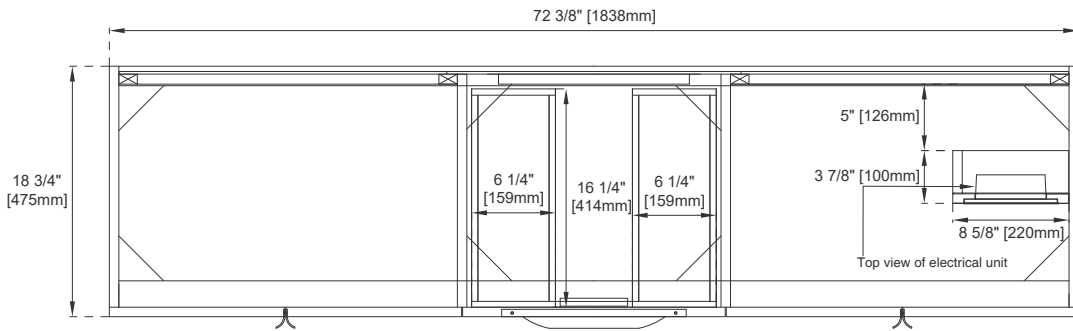

72" VANITY

Top View