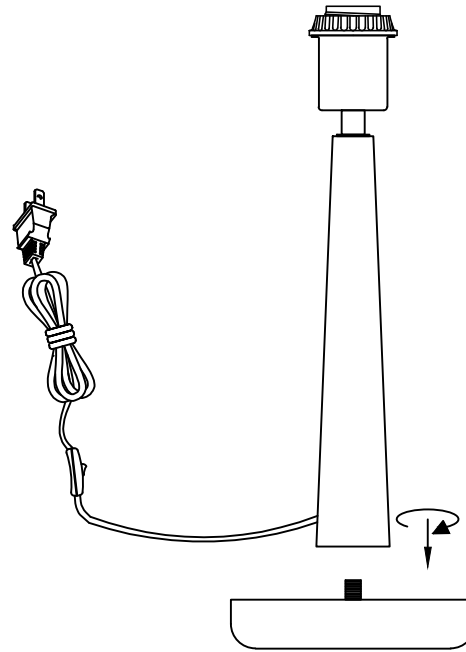

TL-007

IMPORTANT SAFETY INSTRUCTIONS:
THIS PORTABLE LAMP HAS A POLARIZED PLUG (ONE BLADE IS WIDER THAN THE OTHER) AS A SAFETY FEATURE TO REDUCE THE RISK OF ELECTRIC SHOCK. THIS PLUG WILL FIT IN A POLARIZED OUTLET ONLY ONE WAY. IF THE PLUG DOES NOT FIT FULLY IN THE OUTLET, REVERSE THE PLUG. IF IT STILL DOES NOT FIT, CONTACT A QUALIFIED ELECTRICIAN. NEVER USE WITH AN EXTENSION CORD UNLESS THE PLUG CAN BE FULLY INSERTED. DO NOT ALTER THE PLUG.

1

2