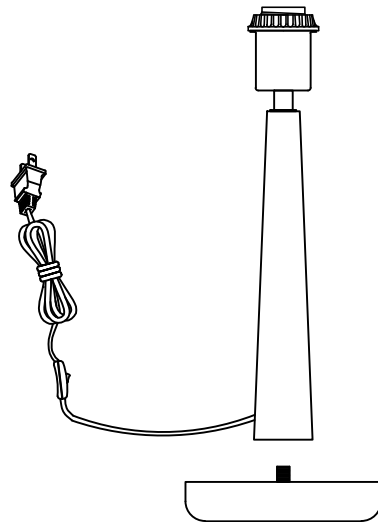

TL-007

IMPORTANT SAFETY INSTRUCTIONS:
THIS PORTABLE LAMP HAS A POLARIZED PLUG (ONE BLADE IS WIDER THAN THE OTHER) AS A SAFETY FEATURE TO REDUCE THE RISK OF ELECTRIC SHOCK. THIS PLUG WILL FIT IN A POLARIZED OUTLET ONLY ONE WAY. IF THE PLUG DOES NOT FIT FULLY IN THE OUTLET, REVERSE THE PLUG. IF IT STILL DOES NOT FIT, CONTACT A QUALIFIED ELECTRICIAN. NEVER USE WITH AN EXTENSION CORD UNLESS THE PLUG CAN BE FULLY INSERTED. DO NOT ALTER THE PLUG.