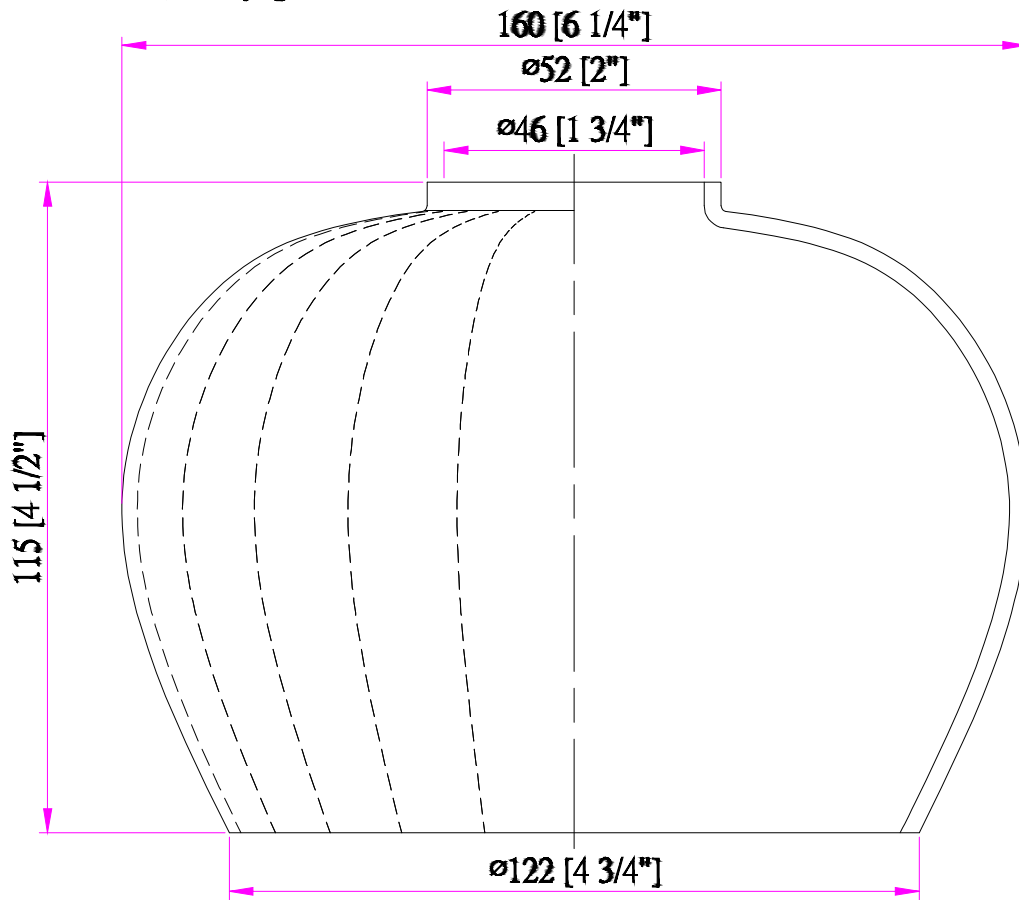

ITEM#: White glass  
Clear glass  
Smoke glass  
Mercury glass

22瓣