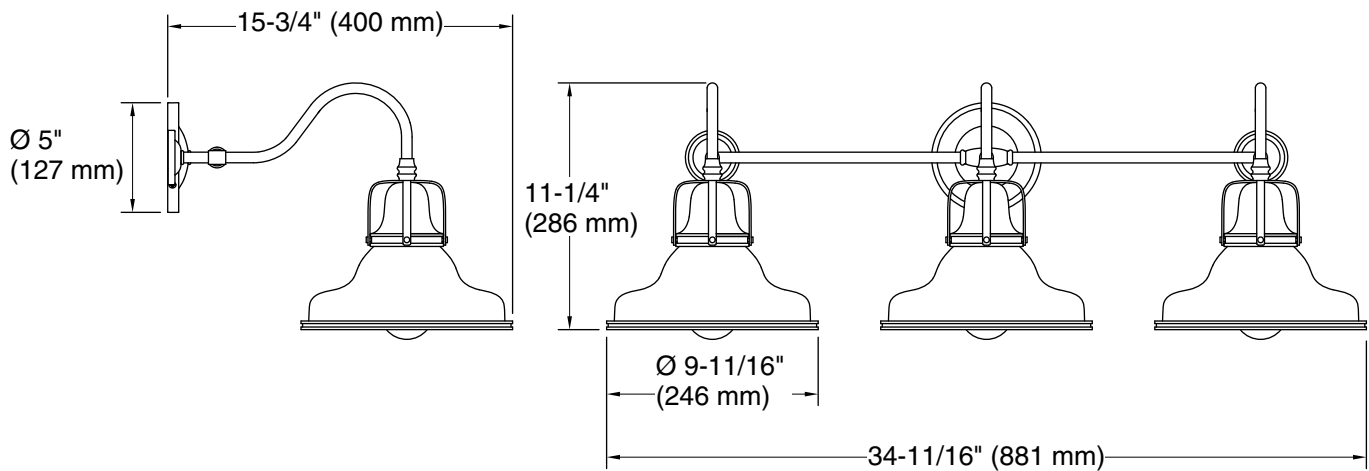

Features

- The double-domed metal shade features a cage detail at the connection.
- A great piece for any farmhouse- or industrial-style space — especially over a double-vanity sink, or in a guest bathroom, or powder room.
- Medium base (E26) socket, works best with type A or G light bulbs (sold separately).
- Suitable for damp locations, per UL 1598.

Required Electrical Service

One circuit required.

Lights: 120 V, 12 A, 60 Hz

Technical Information

All product dimensions are nominal.

Material: Steel, Aluminum

Number of Lights: 3

Lighting Type: Socket-based