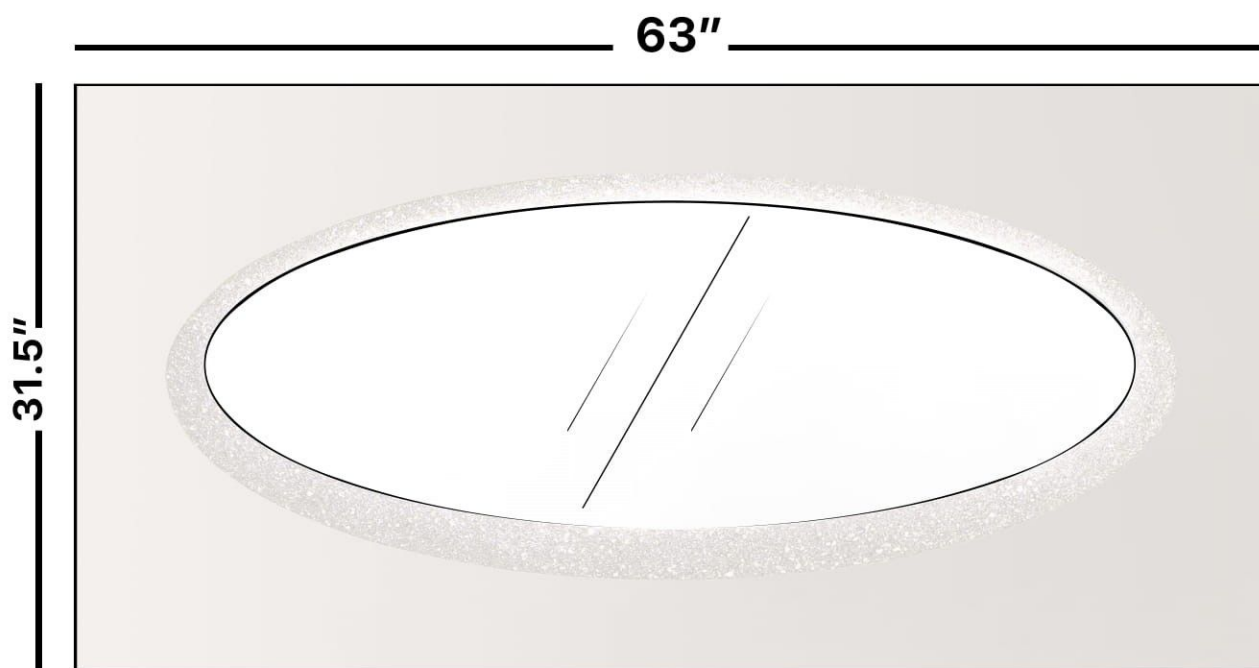

Category: Mirror

Material: Crystal

Dimensions: 63"(L) x 31.5"(H)

Description: Luxury LED lighted crystal bathroom mirror in bronze finish

*Numbers are in inches

SCHEDA MONTAGGIO ASSEMBLY INSTRUCTIONS

Wall Hanger

X2

Wall Anchor

X2

Head Screw

X2

1. Mount the wall-hangers on the wall,
the mirror can be horizontal or vertical hanging.

2. Wiring and power connection.

3. Hang the mirror on the wall-hangers.