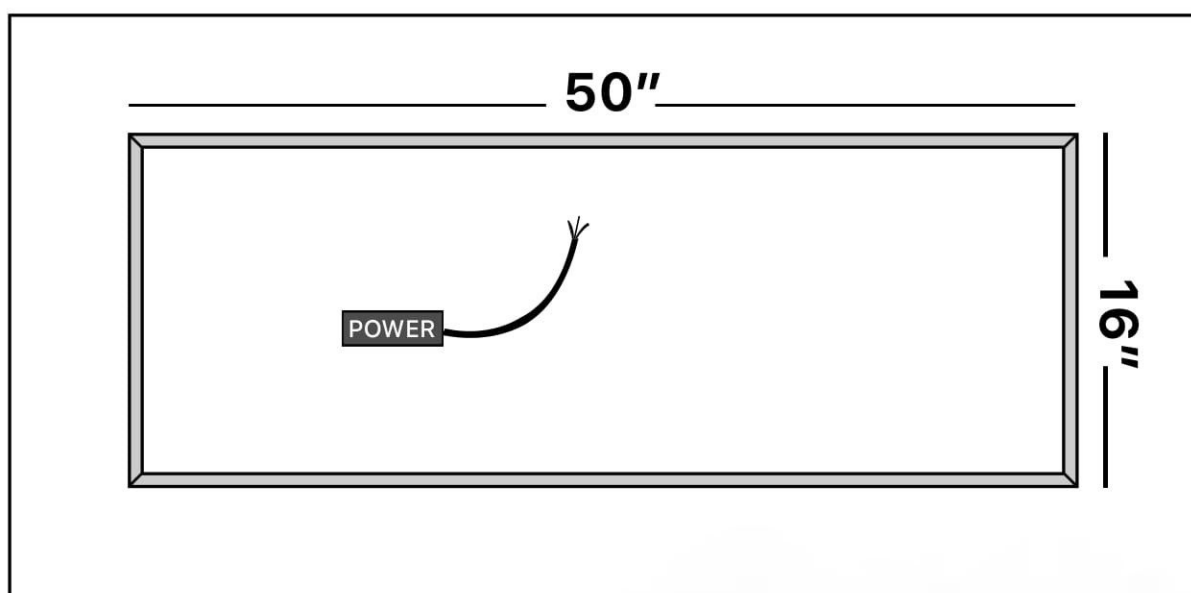

Category: Mirror

Material: Crystal

Dimensions: 63"(L) x 31.5"(H)

Description: Luxury LED lighted crystal bathroom mirror in bronze finish

*Numbers are in inches

SCHEDA MONTAGGIO ASSEMBLY INSTRUCTIONS

Wall Hanger

X2

Wall Anchor

X2

Head Screw

X2

1. Mount the wall-hangers on the wall,
the mirror can be horizontal or vertical hanging.

2. Wiring and power connection.

3. Hang the mirror on the wall-hangers.