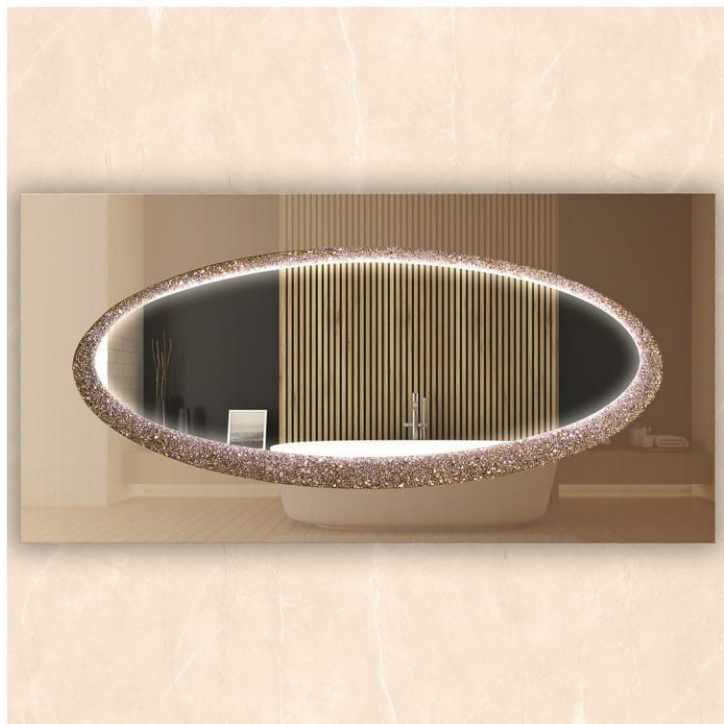

Category: Mirror

Material: Crystal

Dimensions: 63"(L) x 31.5"(H)

Description: Luxury LED lighted crystal bathroom mirror in bronze finish

*Numbers are in inches

SCHEDA MONTAGGIO ASSEMBLY INSTRUCTIONS

Wall Hanger

X2

Wall Anchor

X2

Head Screw

X2

1. Mount the wall-hangers on the wall,
the mirror can be horizontal or vertical hanging.

2. Wiring and power connection.

3. Hang the mirror on the wall-hangers.