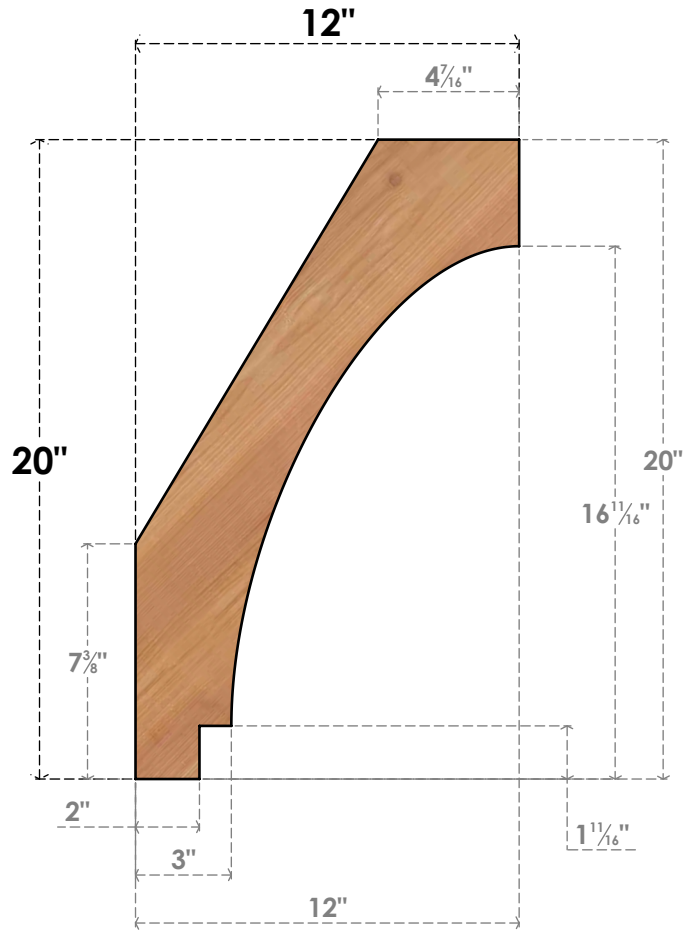

BRC06X12X20IMP00SWR

5 1/2"W X 12"D X 20"H IMPERIAL SMOOTH BRACE, WESTERN RED CEDAR

SIDE

FRONT

EKENA
MILLWORK
2300 WEST MAIN ST.
CLARKSVILLE, TX 75426
TOLL FREE: 866-607-0453
WWW.EKENAMILLWORK.COM

NOTES

1. INSTALLATION TO BE COMPLETED IN ACCORDANCE WITH MANUFACTURER'S SPECIFICATIONS.
2. DRAWING MAY NOT BE TO SCALE
3. THIS DRAWING IS INTENDED FOR DESIGN AND PLANNING PURPOSES ONLY.
4. ALL INFORMATION CONTAINED HEREIN WAS CURRENT AT THE TIME OF DEVELOPMENT BUT MUST BE REVIEWED AND APPROVED BY THE PRODUCT MANUFACTURER TO BE CONSIDERED ACCURATE.
5. PRODUCTS ARE NOT KILN DRIED. THIS ITEM IS UNIQUE AND WILL CONTAIN THE NATURAL VARIATIONS THAT THE WOOD SPECIES OFFERS. THIS MAY RESULT IN VARIATIONS UP TO 1/4"