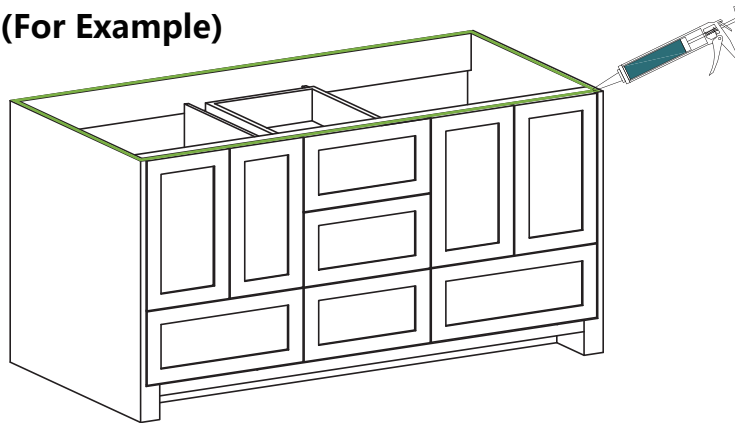

NOTE: Any size of the vanity's installation steps are the same.

INSTALLATION STEPS

1. Prepare the Vanity: Make sure the vanity is in place and securely attached to the wall.

2. Seal the Edges: To prevent water damage and ensure a clean finish, apply a bead of silicone caulk along the edges where the countertop meets the vanity.

(For Example)